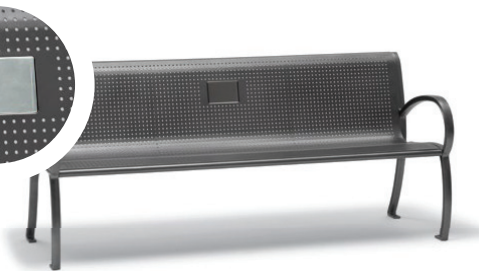

 For Plastisol version, see Wyatt series page 60.

**WINCHESTER CONTINUED** ▶

urbanscape® WINCHESTER (CONT.)

◀ WI8116C

◀ WI8111C

◀ WIJ116C

◀ WI0112C

MODEL	DESCRIPTION  FAUX WOOD		WEIGHT	PRICE
WI8112C	4' Bench with back, with arms - Faux-wood - Portable/Surface-mount		75 lb.	<del>\$825.00</del>
WI1112C	6' Bench with back, with arms - Faux-wood - Portable/Surface-mount		92 lb.	<del>\$934.00</del>
WI0112C	8' Bench with back, with arms - Faux-wood - Portable/Surface-mount		144 lb.	<del>\$1476.00</del>
WI2I32C	36" Round table - Faux-wood - Portable/Surface-mount		58 lb.	<del>\$597.00</del>
WI2H32C	42" Round table - Faux-wood - Portable/Surface-mount		64 lb.	<del>\$664.00</del>
WI2G32C 	48" Round table - Faux-wood - Portable/Surface-mount		73 lb.	<del>\$796.00</del>
WI2V32C	36" Square table - Faux-wood - Portable/Surface-mount		64 lb.	<del>\$597.00</del>
WI2W32C	42" Square table - Faux-wood - Portable/Surface-mount		69 lb.	<del>\$664.00</del>
WI9112C	Chair - Faux-wood - Portable/Surface-mount		44 lb.	<del>\$477.00</del>
MODEL	DESCRIPTION  HORIZONTAL SLAT		WEIGHT	PRICE
WI8119C	4' Bench with back, with arms - Horizontal slat - Portable/Surface-mount		75 lb.	<del>\$825.00</del>
WI1119C	6' Bench with back, with arms - Horizontal slat - Portable/Surface-mount		92 lb.	<del>\$934.00</del>
WI0119C	8' Bench with back, with arms - Horizontal slat - Portable/Surface-mount		144 lb.	<del>\$1476.00</del>
WI2I33C	36" Round table - Horizontal slat - Portable/Surface-mount		58 lb.	<del>\$597.00</del>
WI2H33C	42" Round table - Horizontal slat - Portable/Surface-mount		64 lb.	<del>\$664.00</del>
WI2G33C 	48" Round table - Horizontal slat - Portable/Surface-mount		75 lb.	<del>\$796.00</del>
WI2V39C	36" Square table - Horizontal slat - Portable/Surface-mount		64 lb.	<del>\$597.00</del>
WI2W39C	42" Square table - Horizontal slat - Portable/Surface-mount		69 lb.	<del>\$664.00</del>
WI9119C	Chair - Horizontal slat - Portable/Surface-mount		44 lb.	<del>\$477.00</del>