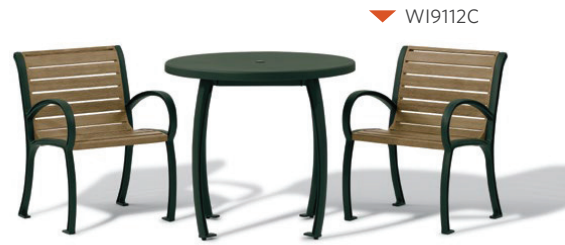

 For Plastisol version, see Wyatt series page 60.

**WINCHESTER CONTINUED** ▶

urbanscape® WINCHESTER (CONT.)

◀ WI8116C

◀ WI8111C

◀ WIJ116C

◀ WI0112C

MODEL	DESCRIPTION  FAUX WOOD		WEIGHT	PRICE
WI8112C	4' Bench with back, with arms - Faux-wood - Portable/Surface-mount		75 lb.	<del>\$825.00</del>
WI1112C	6' Bench with back, with arms - Faux-wood - Portable/Surface-mount		92 lb.	<del>\$934.00</del>
WI0112C	8' Bench with back, with arms - Faux-wood - Portable/Surface-mount		144 lb.	<del>\$1476.00</del>
WI2I32C	36" Round table - Faux-wood - Portable/Surface-mount		58 lb.	<del>\$597.00</del>
WI2H32C	42" Round table - Faux-wood - Portable/Surface-mount		64 lb.	<del>\$664.00</del>
WI2G32C 	48" Round table - Faux-wood - Portable/Surface-mount		73 lb.	<del>\$796.00</del>
WI2V32C	36" Square table - Faux-wood - Portable/Surface-mount		64 lb.	<del>\$597.00</del>
WI2W32C	42" Square table - Faux-wood - Portable/Surface-mount		69 lb.	<del>\$664.00</del>
WI9112C	Chair - Faux-wood - Portable/Surface-mount		44 lb.	<del>\$477.00</del>
MODEL	DESCRIPTION  HORIZONTAL SLAT		WEIGHT	PRICE
WI8119C	4' Bench with back, with arms - Horizontal slat - Portable/Surface-mount		75 lb.	<del>\$825.00</del>
WI1119C	6' Bench with back, with arms - Horizontal slat - Portable/Surface-mount		92 lb.	<del>\$934.00</del>
WI0119C	8' Bench with back, with arms - Horizontal slat - Portable/Surface-mount		144 lb.	<del>\$1476.00</del>
WI2I33C	36" Round table - Horizontal slat - Portable/Surface-mount		58 lb.	<del>\$597.00</del>
WI2H33C	42" Round table - Horizontal slat - Portable/Surface-mount		64 lb.	<del>\$664.00</del>
WI2G33C 	48" Round table - Horizontal slat - Portable/Surface-mount		75 lb.	<del>\$796.00</del>
WI2V39C	36" Square table - Horizontal slat - Portable/Surface-mount		64 lb.	<del>\$597.00</del>
WI2W39C	42" Square table - Horizontal slat - Portable/Surface-mount		69 lb.	<del>\$664.00</del>
WI9119C	Chair - Horizontal slat - Portable/Surface-mount		44 lb.	<del>\$477.00</del>