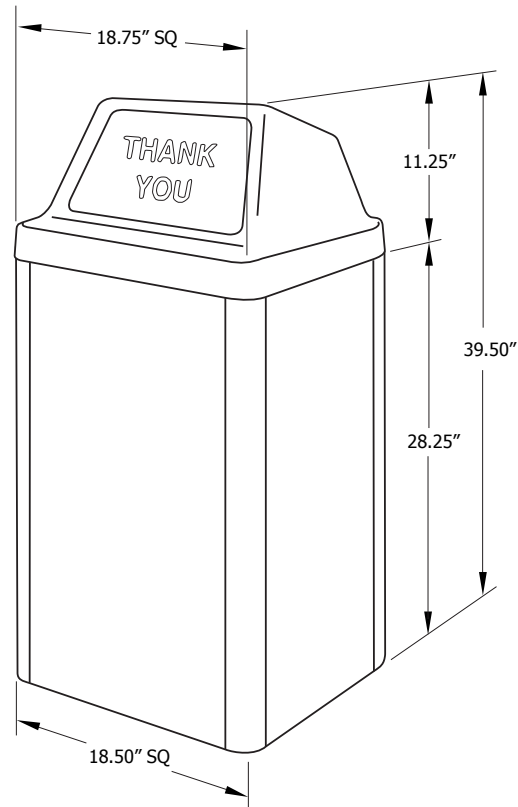

Maintenance

Maintenance-free. To clean, spray with a power washer.

Shipping Information

Unit Wt.	Unit Shipping Wt. UPS	Unit Shipping Wt. Truck (1+ Units)	Unit Ship Size w/Pallet	Max Units per Pallet	Pallet Wt.	Total No. Pkgs	Shipping Class
80 lbs	N/A	94 lbs/unit	10 cu. ft.	N/A	N/A	1	125