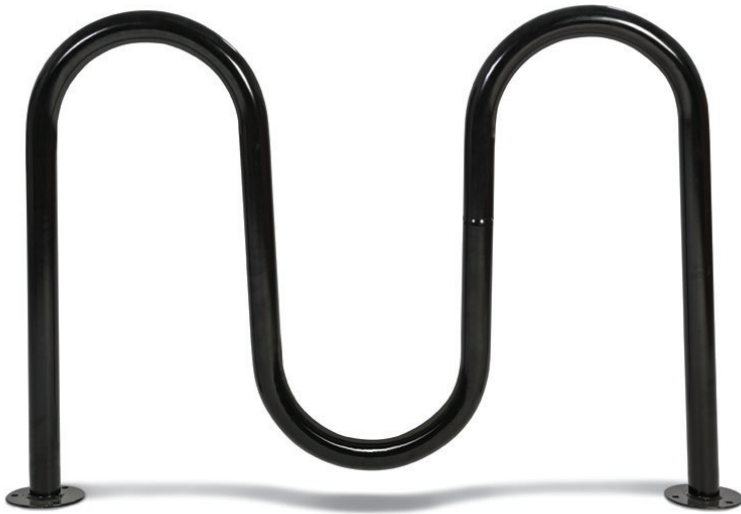

MODEL	DESCRIPTION  FAUX-WOOD	WEIGHT	PRICE
RO3F32C	Receptacle with liner and Flat-top lid - Faux-wood - Portable/Surface-mount	183 lb.	\$244.00
RO7532C	Planter - Faux-wood - Portable/Surface-mount	146 lb.	\$1620.00
MODEL	DESCRIPTION  HORIZONTAL SLAT	WEIGHT	PRICE
RO3F39C	Receptacle with liner and Flat-top lid - Horizontal slat - Portable/Surface-mount	183 lb.	\$244.00
RO7539C	Planter - Horizontal slat - Portable/Surface-mount	146 lb.	\$1620.00

ROG532C ▲
 W: 12 3/8" D: 12 3/8" H: 24"

ROL539C ▲
 W: 12 3/8" D: 12 3/8" H: 33"

AEG531C ▲
 W: 12 3/8" D: 12 3/4" H: 23 3/8-24 1/8"*
 * varies with material options

AEG534C ▲

Material: Faux-wood/Powder-coated Reinforced aluminum extrusion
 Mounting Options: Portable/Surface-mount
 Finish Options: Faux-wood or Powder-coat (see page 163)

Material: 12-Gauge Square perforated steel, 12-Gauge Round perforated steel or 1/2" Solid rod
 Mounting Options: Portable/Surface-mount
 Finish Options: Powder-coat (see page 163)

MODEL	DESCRIPTION  SQUARE PERFORATION	WEIGHT	PRICE
AEG531C	Ash Urn - Square perforation - Portable/Surface-mount	35 lb.	\$154.00
MODEL	DESCRIPTION  ROD	WEIGHT	PRICE
AEG534C	Ash Urn - Rod - Portable/Surface-mount	36 lb.	\$195.00
MODEL	DESCRIPTION  ROUND PERFORATION	WEIGHT	PRICE
AEG536C	Ash Urn - Round perforation - Portable/Surface-mount	30 lb.	\$154.00
MODEL	DESCRIPTION  FAUX-WOOD	WEIGHT	PRICE
ROG532C	Ash Urn - Faux-wood - Portable/Surface-mount	23 lb.	\$240.00
MODEL	DESCRIPTION  HORIZONTAL SLAT	WEIGHT	PRICE
ROG539C	Ash Urn - Horizontal slat - Portable/Surface-mount	23 lb.	\$240.00
ROL539C	Ash/Trash - Horizontal slat - Portable/Surface-mount	29 lb.	\$400.00