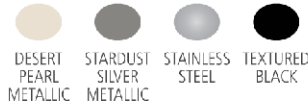

SILHOUETTES

SKU #	DESCRIPTION	COLOR	GALLONS	LENGTH	WIDTH	HEIGHT
FGDCR24CDP	SQUARE RECYCLE WITH BOTTLES/CANS LID/LABEL 109L/29G	DESERT PEARL METALLIC	29	18.50	18.50	32.00
FGDCR24CSM	SQUARE RECYCLE WITH BOTTLES/CANS LID/LABEL 109L/29G	STARDUST SILVER METALLIC	29	18.50	18.50	32.00
FGDCR24CSS	SQUARE RECYCLE WITH BOTTLES/CANS LID/LABEL 109L/29G	STAINLESS STEEL	29	18.50	18.50	32.00
FGDCR24CTBK	SQUARE RECYCLE WITH BOTTLES/CANS LID/LABEL 109L/29G	TEXTURED BLACK	29	18.50	18.50	32.00
FGDCR24PDP	SQUARE RECYCLE WITH PAPER LID/LABEL 109L/29G	DESERT PEARL METALLIC	29	18.50	18.50	32.00
FGDCR24PSM	SQUARE RECYCLE WITH PAPER LID/LABEL 109L/29G	STARDUST SILVER METALLIC	29	18.50	18.50	32.00
FGDCR24PSS	SQUARE RECYCLE WITH PAPER LID/LABEL 109L/29G	STAINLESS STEEL	29	18.50	18.50	32.00
FGDCR24PTBK	SQUARE RECYCLE WITH PAPER LID/LABEL 109L/29G	TEXTURED BLACK	29	18.50	18.50	32.00
FGDCR24TDP	SQUARE RECYCLE WITH TRASH LID/LABEL 109L/29G	DESERT PEARL METALLIC	29	18.50	18.50	32.00
FGDCR24TSM	SQUARE RECYCLE WITH TRASH LID/LABEL 109L/29G	STARDUST SILVER METALLIC	29	18.50	18.50	32.00
FGDCR24TSS	SQUARE RECYCLE WITH TRASH LID/LABEL 109L/29G	STAINLESS STEEL	29	18.50	18.50	32.00
FGDCR24TTBK	SQUARE RECYCLE WITH TRASH LID/LABEL 109L/29G	TEXTURED BLACK	29	18.50	18.50	32.00
FGSC18EPLDP	SQUARE OPEN TOP 75L/20G	DESERT PEARL METALLIC	20	18.75	18.75	30.00
FGSC18EPLSM	SQUARE OPEN TOP 75L/20G	STARDUST SILVER METALLIC	20	18.75	18.75	30.00
FGSC18EPLTBK	SQUARE OPEN TOP 75L/20G	TEXTURED BLACK	20	18.75	18.75	30.00
FGSC18SSPL	SQUARE OPEN TOP 75L/20G	STAINLESS STEEL	20	18.75	18.75	30.00
FGSC18ERBDP	SQUARE OPEN TOP 109L/29G	DESERT PEARL METALLIC	29	18.75	18.75	30.00
FGSC18ERBSM	SQUARE OPEN TOP 109L/29G	STARDUST SILVER METALLIC	29	18.75	18.75	30.00
FGSC18ERBTBK	SQUARE OPEN TOP 109L/29G	TEXTURED BLACK	29	18.75	18.75	30.00
FGSC18SSRB	SQUARE OPEN TOP 109L/29G	STAINLESS STEEL	29	18.75	18.75	30.00
FGSC10EPLSM	SQUARE OPEN TOP 22L/6G	STARDUST SILVER METALLIC	6	10.75	10.75	25.00
FGSC10EPLTBK	SQUARE OPEN TOP 22L/6G	TEXTURED BLACK	6	10.75	10.75	25.00
FGSC10SSPL	SQUARE OPEN TOP 22L/6G	STAINLESS STEEL	6	10.75	10.75	25.00
FGSC10ERBTBK	SQUARE OPEN TOP 37L/10G	TEXTURED BLACK	10	10.75	10.75	25.00
FGSC10SSRB	SQUARE OPEN TOP 37L/10G	STAINLESS STEEL	10	10.75	10.75	25.00
FGSC14EPLDP	SQUARE OPEN TOP 60L/16G	DESERT PEARL METALLIC	16	14.75	14.75	30.00
FGSC14EPLSM	SQUARE OPEN TOP 60L/16G	STARDUST SILVER METALLIC	16	14.75	14.75	30.00
FGSC14EPLTBK	SQUARE OPEN TOP 60L/16G	TEXTURED BLACK	16	14.75	14.75	30.00
FGSC14ERBDP	SQUARE OPEN TOP 90L/24G	DESERT PEARL METALLIC	24	14.75	14.75	30.00
FGSC14ERBSM	SQUARE OPEN TOP 90L/24G	STARDUST SILVER METALLIC	24	14.75	14.75	30.00
FGSC14ERBTBK	SQUARE OPEN TOP 90L/24G	TEXTURED BLACK	24	14.75	14.75	30.00
FGSC14SSPL	SQUARE OPEN TOP 60L/16G	STAINLESS STEEL	16	14.75	14.75	30.00
FGSC14SSRB	SQUARE OPEN TOP 90L/24G	STAINLESS STEEL	24	14.75	14.75	30.00
FGSC22EPLSM	SQUARE OPEN TOP 151L/40G	STARDUST SILVER METALLIC	40	21.75	21.75	31.25
FGSC22EPLTBK	SQUARE OPEN TOP 151L/40G	TEXTURED BLACK	40	21.75	21.75	31.25
FGSC22EPLDP	SQUARE OPEN TOP 151L/40G	DESERT PEARL METALLIC	40	21.75	21.75	31.25
FGSC22SSPL	SQUARE OPEN TOP 151L/40G	STAINLESS STEEL	40	21.75	21.75	31.25
FGSC22SSRB	SQUARE OPEN TOP 189L/50G	STAINLESS STEEL	50	21.75	21.75	31.25
FGSC22ERBDP	SQUARE OPEN TOP 189L/50G	DESERT PEARL METALLIC	50	21.75	21.75	31.25
FGSC22ERBSM	SQUARE OPEN TOP 189L/50G	STARDUST SILVER METALLIC	50	21.75	21.75	31.25
FGSC22ERBTBK	SQUARE OPEN TOP 189L/50G	TEXTURED BLACK	50	21.75	21.75	31.25