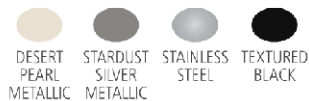

SILHOUETTES (cont)

SKU #	DESCRIPTION	COLOR	GALLONS	LENGTH	WIDTH	HEIGHT
FGSCSUTBK	SQUARE SAND URN	TEXTURED BLACK	N/A	10.75	10.75	25.00
FGSCSUSS	SQUARE SAND URN	STAINLESS STEEL	N/A	10.75	10.75	25.00
FGSR14EPLDP	SMALL RECTANGLE 49L/13G	DESERT PEARL METALLIC	13	19.50	9.75	30.00
FGSR14EPLSM	SMALL RECTANGLE 49L/13G	STARDUST SILVER METALLIC	13	19.50	9.75	30.00
FGSR14EPLTBK	SMALL RECTANGLE 49L/13G	TEXTURED BLACK	13	19.50	9.75	30.00
FGSR14SSPL	SMALL RECTANGLE 49L/13G	STAINLESS STEEL	13	19.50	9.75	30.00
FGSR14ERBDP	SMALL RECTANGLE 94L/25G	DESERT PEARL METALLIC	25	19.50	9.75	30.00
FGSR14ERBSM	SMALL RECTANGLE 94L/25G	STARDUST SILVER METALLIC	25	19.50	9.75	30.00
FGSR14ERBTBK	SMALL RECTANGLE 94L/25G	TEXTURED BLACK	25	19.50	9.75	30.00
FGSR14SSRB	SMALL RECTANGLE 94L/25G	STAINLESS STEEL	25	19.50	9.75	30.00
FGSR18EPLDP	LARGE RECTANGLE 85L/22.5G	DESERT PEARL METALLIC	22.5	24.00	12.00	30.00
FGSR18EPLSM	LARGE RECTANGLE 85L/22.5G	STARDUST SILVER METALLIC	22.5	24.00	12.00	30.00
FGSR18EPLTBK	LARGE RECTANGLE 85L/22.5G	TEXTURED BLACK	22.5	24.00	12.00	30.00
FGSR18SSPL	LARGE RECTANGLE 85L/22.5G	STAINLESS STEEL	22.5	24.00	12.00	30.00
FGSR18ERBDP	LARGE RECTANGLE 151L/40G	DESERT PEARL METALLIC	40	24.00	12.00	30.00
FGSR18ERBSM	LARGE RECTANGLE 151L/40G	STARDUST SILVER METALLIC	40	24.00	12.00	30.00
FGSR18ERBTBK	LARGE RECTANGLE 151L/40G	TEXTURED BLACK	40	24.00	12.00	30.00
FGSR18SSRB	LARGE RECTANGLE 151L/40G	STAINLESS STEEL	40	24.00	12.00	30.00
FGDRR24CDP	ROUND RECYCLE WITH BOTTLES/CANS LID/LABEL 98L/26G	DESERT PEARL METALLIC	26	20.00	20.00	31.25
FGDRR24CSM	ROUND RECYCLE WITH BOTTLES/CANS LID/LABEL 98L/26G	SILVER METALLIC	26	20.00	20.00	31.25
FGDRR24CSS	ROUND RECYCLE WITH BOTTLES/CANS LID/LABEL 98L/26G	STAINLESS STEEL	26	20.00	20.00	31.25
FGDRR24CTBK	ROUND RECYCLE WITH BOTTLES/CANS LID/LABEL 98L/26G	TEXTURED BLACK	26	20.00	20.00	31.25
FGDRR24PDP	ROUND RECYCLE WITH PAPER LID/LABEL 98L/26G	DESERT PEARL METALLIC	26	20.00	20.00	31.25
FGDRR24PTBK	ROUND RECYCLE WITH PAPER LID/LABEL 98L/26G	TEXTURED BLACK	26	20.00	20.00	31.25
FGDRR24TDP	ROUND RECYCLE WITH TRASH LID/LABEL 98L/26G	DESERT PEARL METALLIC	26	20.00	20.00	31.25
FGDRR24TSM	ROUND RECYCLE WITH TRASH LID/LABEL 98L/26G	SILVER METALLIC	26	20.00	20.00	31.25
FGDRR24TSS	ROUND RECYCLE WITH TRASH LID/LABEL 98L/26G	STAINLESS STEEL	26	20.00	20.00	31.25
FGDRR24TTBK	ROUND RECYCLE WITH TRASH LID/LABEL 98L/26G	TEXTURED BLACK	26	20.00	20.00	31.25
FGDRR24PSM	ROUND RECYCLE WITH PAPER LID/LABEL 98L/26G	SILVER METALLIC	26	20.00	20.00	31.25
FGDRR24PSS	ROUND RECYCLE WITH PAPER LID/LABEL 98L/26G	STAINLESS STEEL	26	20.00	20.00	31.25

SiteFurnishings.Indoff.com

(844)433-9610

Allen Peterson