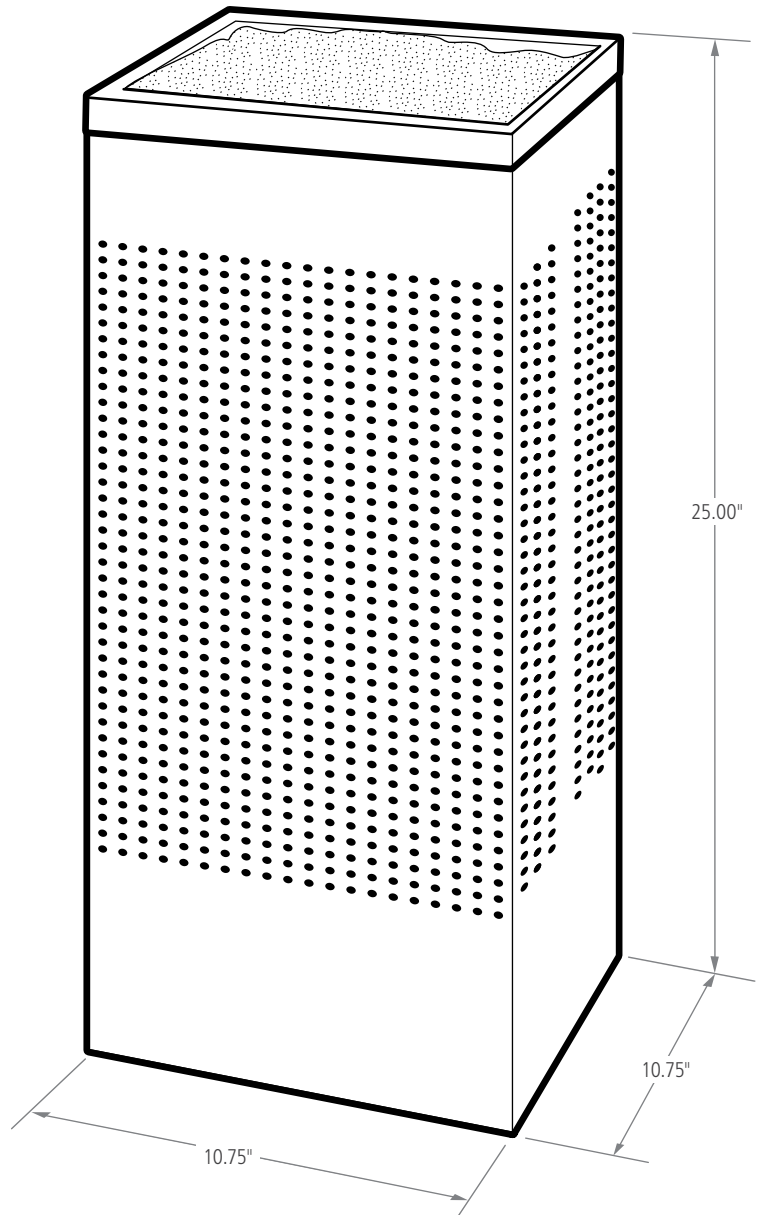

SILHOUETTES

SAND URN

The sleek Silhouettes decorative refuse container has a contemporary graphic pattern designed to seamlessly and beautifully blend with indoor modern environments.

FEATURES AND BENEFITS:

FEATURES

- Sand pan can be removed from Sand Urn style for easy cleaning and waste disposal
- Heavy-gauge, fire-safe steel
- Adjustable leg levelers create stability on uneven surfaces
- Shipped fully assembled

ADA COMPLIANT

SiteFurnishings.Indoff.com
(844) 433-9610
Allen Peterson

GALLONS	LENGTH (in.)	WIDTH (in.)	HEIGHT (in.)
N/A	10.75	10.75	25.00

build your own ▶ rubbermaidcommercial.com/customize