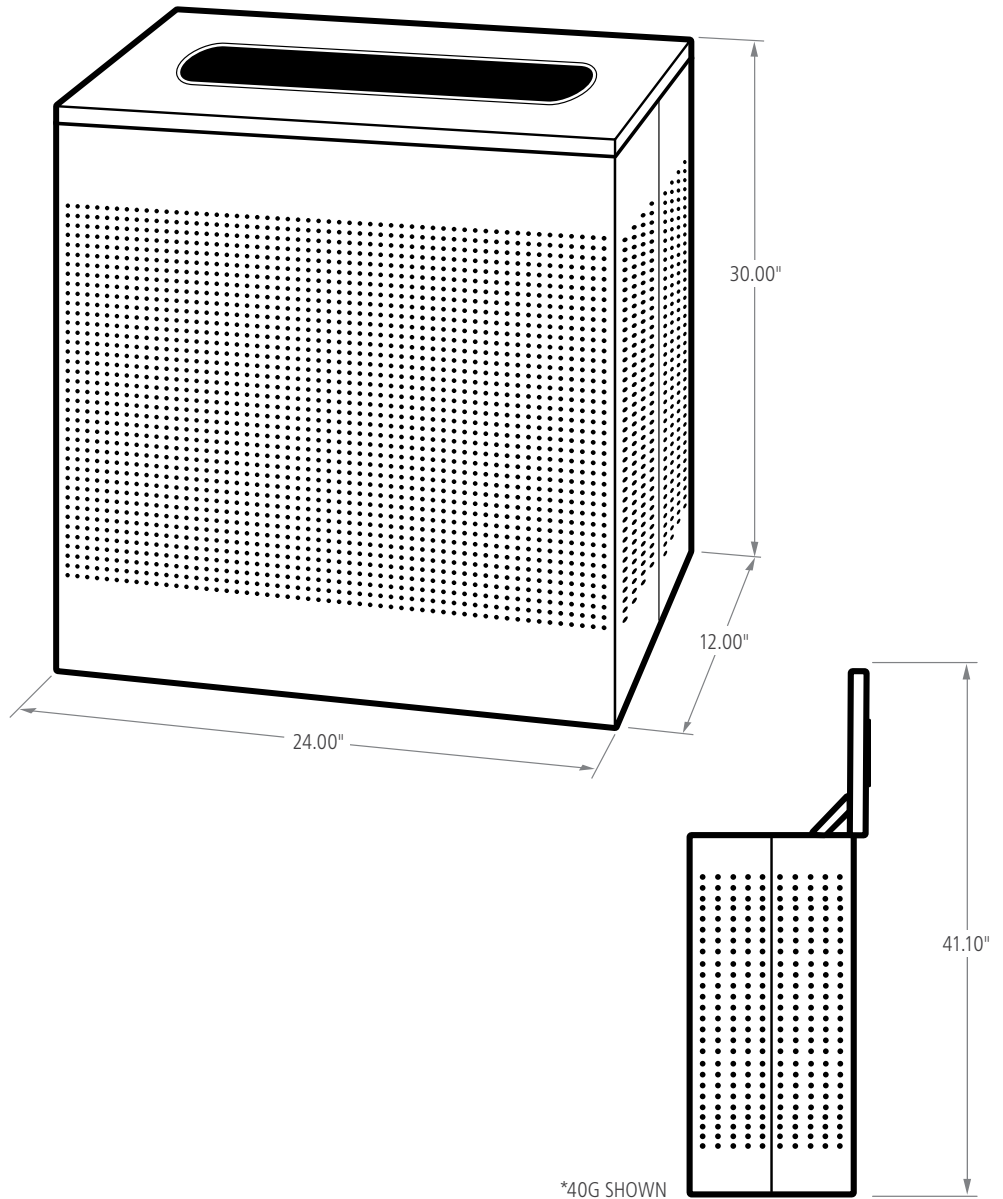

SILHOUETTES

RECTANGLE OPEN TOP

The sleek Silhouettes decorative refuse container has a contemporary graphic pattern designed to seamlessly and beautifully blend with indoor modern environments.

FEATURES AND BENEFITS:

FEATURES

- Heavy-gauge, fire-safe steel
- Leak-proof rigid plastic liner included to help contain liquids and keep the surrounding area cleaner
- Retainer bands discreetly hold liner bags in place and out of sight
- Lid is fastened to receptacle for easy waste removal
- Adjustable leg levelers create stability on uneven surfaces
- Shipped fully assembled

ADA COMPLIANT

SiteFurnishings.Indoff.com
(844) 433-9610
Allen Peterson

GALLONS	LENGTH (in.)	WIDTH (in.)	HEIGHT (in.)	OPEN HEIGHT (in.)
13G, 25G	19.50	9.75	30.00	38.80
22.5G, 40G* (SHOWN)	24.00	12.00	30.00	41.10

NOTE: VARYING CAPACITIES WITH THE SAME DIMENSIONS ARE DEPENDENT ON LINER SELECTION

build your own ▶ rubbermaidcommercial.com/customize