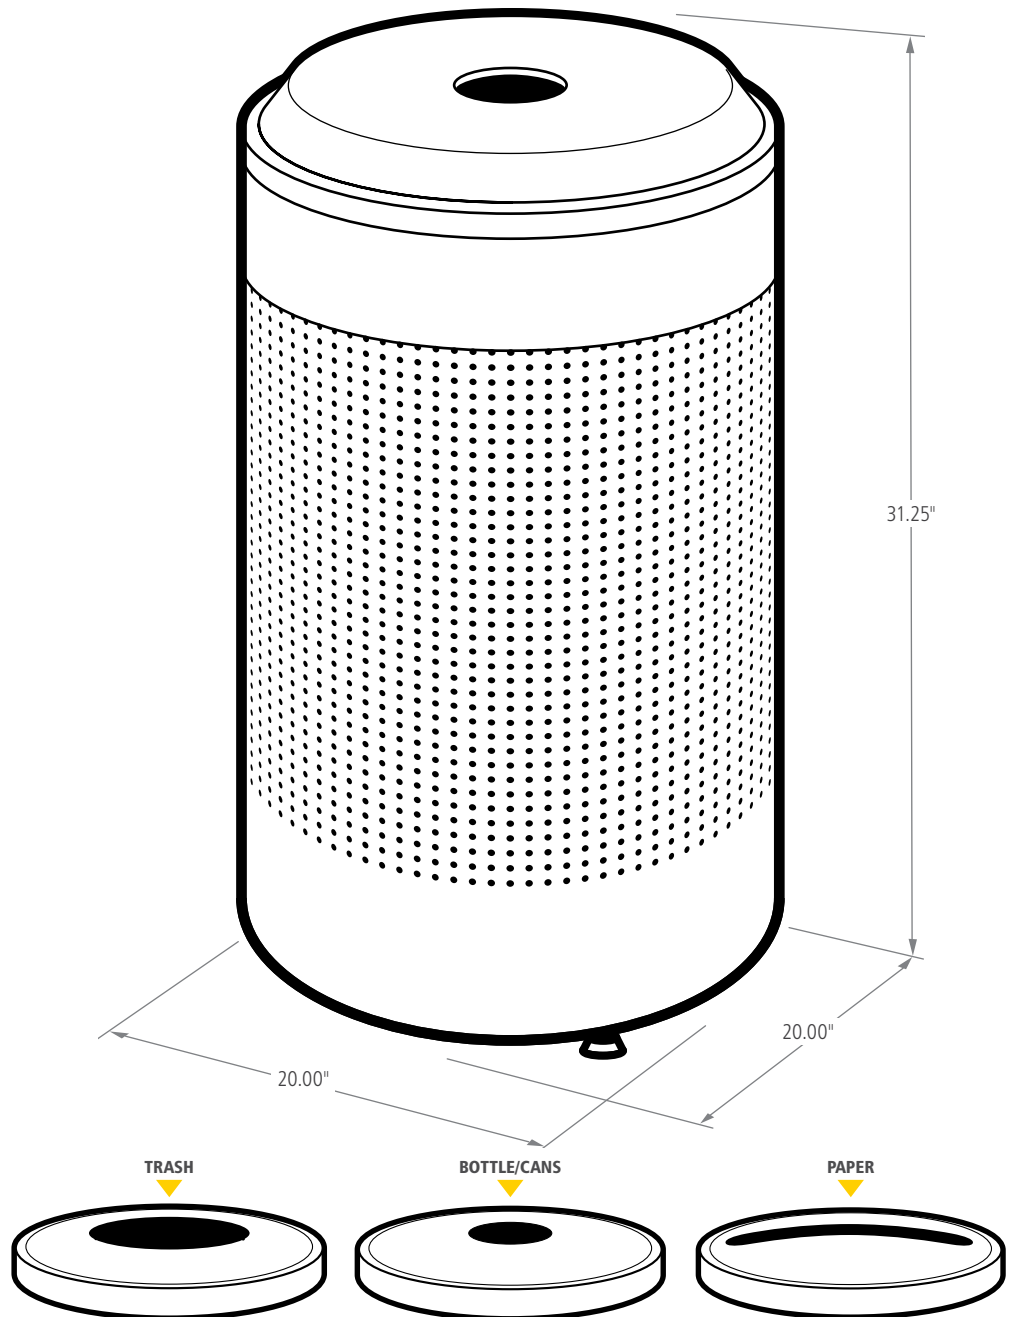

SILHOUETTES

ROUND RECYCLING TOP

The sleek Silhouettes decorative refuse container has a contemporary graphic pattern designed to seamlessly and beautifully blend with indoor modern environments.

FEATURES AND BENEFITS:

FEATURES

- Stream identification and lid openings for recycling compliance
- Heavy-gauge, fire-safe steel
- Leak-proof rigid plastic liner included to help contain liquids and keep the surrounding area cleaner
- Retainer bands discreetly hold liner bags in place and out of sight
- Lid is fastened to receptacle for easy waste removal
- Adjustable leg levelers create stability on uneven surfaces
- Shipped fully assembled

ADA COMPLIANT

SiteFurnishings.Indoff.com
(844) 433-9610
Allen Peterson

GALLONS	LENGTH (in.)	WIDTH (in.)	HEIGHT (in.)
26G	20.00	20.00	31.25

build your own ▶ rubbermaidcommercial.com/customize