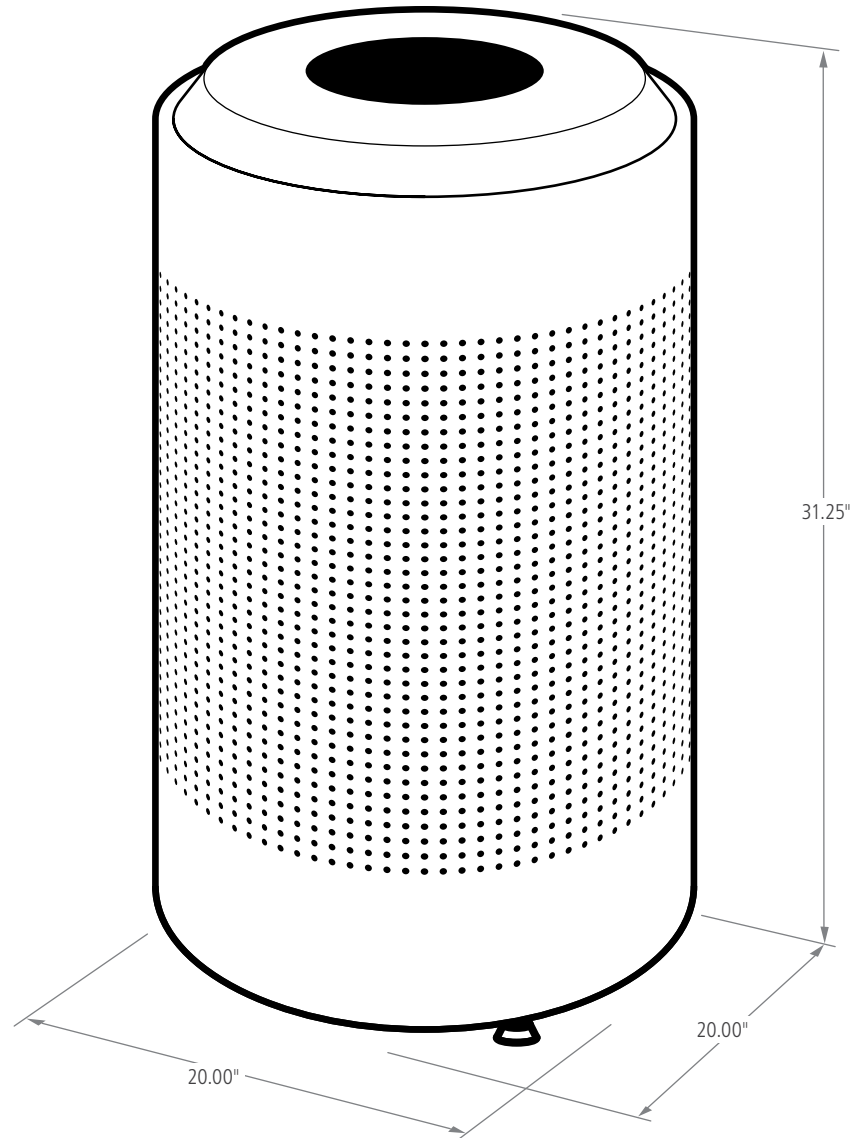

SILHOUETTES

ROUND OPEN TOP

The sleek Silhouettes decorative refuse container has a contemporary graphic pattern designed to seamlessly and beautifully blend with indoor modern environments.

FEATURES AND BENEFITS:

FEATURES

- Heavy-gauge, fire-safe steel
- Leak-proof rigid plastic liner included to help contain liquids and keep the surrounding area cleaner
- Retainer bands discreetly hold liner bags in place and out of sight
- Lid is fastened to receptacle for easy waste removal
- Adjustable leg levelers create stability on uneven surfaces
- Shipped fully assembled

ADA COMPLIANT

SiteFurnishings.Indoff.com
(844) 433-9610
Allen Peterson

GALLONS	LENGTH (in.)	WIDTH (in.)	HEIGHT (in.)
26	20.00	20.00	31.25

build your own ▶ rubbermaidcommercial.com/customize