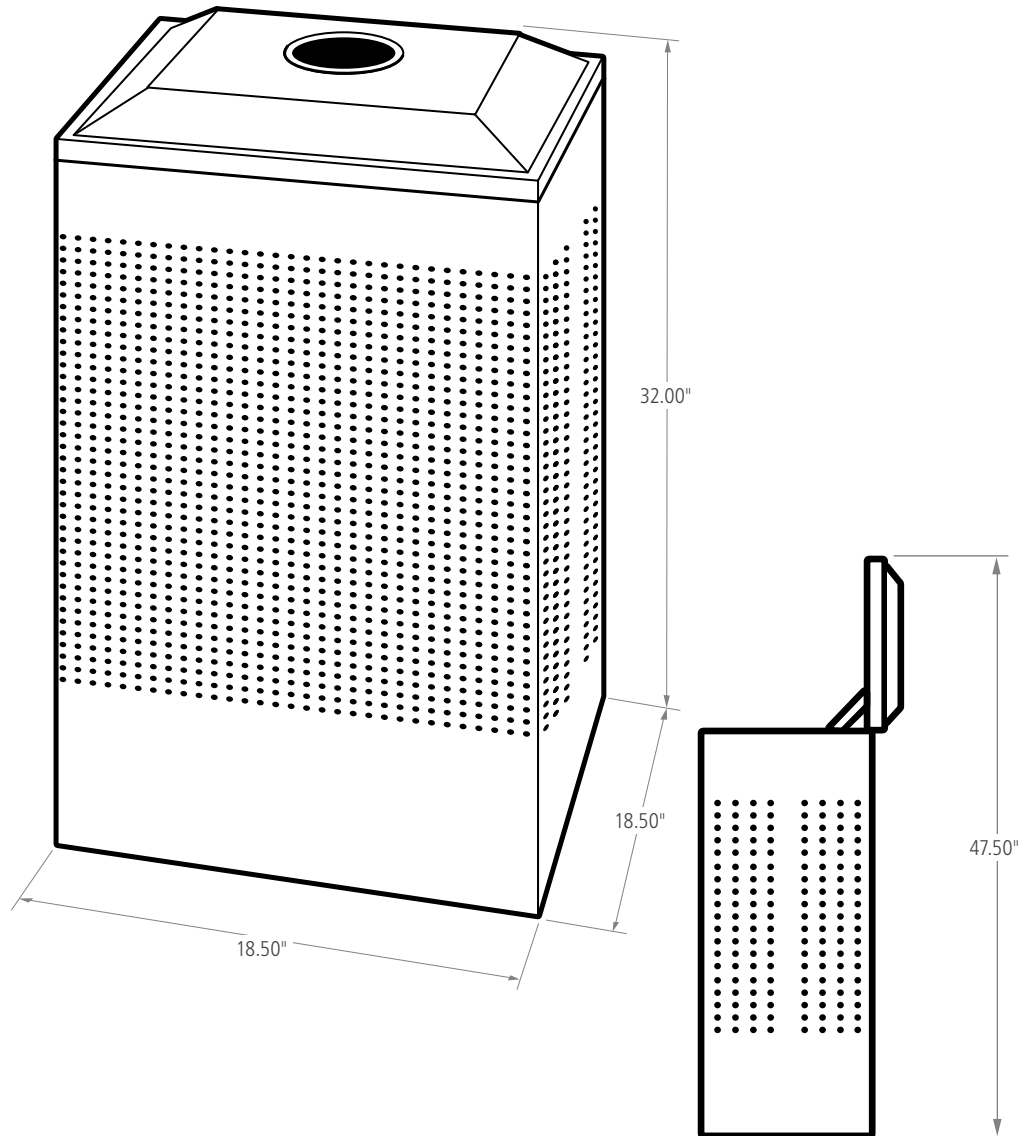

SILHOUETTES

SQUARE RECYCLING TOP

The sleek Silhouettes decorative refuse container has a contemporary graphic pattern designed to seamlessly and beautifully blend with indoor modern environments.

FEATURES AND BENEFITS:

FEATURES

- Stream identification and lid openings for recycling compliance
- Heavy-gauge, fire-safe steel
- Leak-proof rigid plastic liner included to help contain liquids and keep the surrounding area cleaner
- Retainer bands discreetly hold liner bags in place and out of sight
- Lid is fastened to receptacle for easy waste removal
- Adjustable leg levelers create stability on uneven surfaces
- Shipped fully assembled

ADA COMPLIANT

GALLONS	LENGTH (in.)	WIDTH (in.)	HEIGHT (in.)	OPEN HEIGHT (in.)
29G	18.50	18.50	32.00	47.50

SiteFurnishings.Indoff.com
(844) 433-9610
Allen Peterson

build your own ▶ rubbermaidcommercial.com/customize