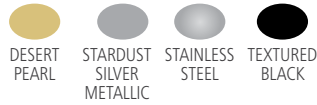

ADA COMPLIANT

GALLONS	LENGTH (in.)	WIDTH (in.)	HEIGHT (in.)	OPEN HEIGHT (in.)
29G	18.50	18.50	32.00	47.50

SiteFurnishings.Indoff.com
 (844) 433-9610
 Allen Peterson

build your own ▶ rubbermaidcommercial.com/customize

SILHOUETTES

SQUARE RECYCLING TOP

STANDARD COLOR OPTIONS

SKU #	DESCRIPTION	LINER	COLOR	GALLONS	WEIGHT (lbs.)	LENGTH (in.)	WIDTH (in.)	HEIGHT (in.)
FGDCR24CDP	SILHOUETTES SQ RCYCL CAN LID 109L/29G	PLASTIC	DESERT PEARL	29	47.50	18.50	18.50	32.00
FGDCR24CSM	SILHOUETTES SQ RCYCL CAN LID 109L/29G	PLASTIC	STARDUST SILVER METALLIC	29	47.50	18.50	18.50	32.00
FGDCR24CSS	SILHOUETTES SQ RCYCL CAN LID109L/29G	PLASTIC	STAINLESS STEEL	29	47.50	18.50	18.50	32.00
FGDCR24CTBK	SILHOUETTES SQ RCYCL CAN LID109L/29G	PLASTIC	TEXTURED BLACK	29	47.50	18.50	18.50	32.00
FGDCR24PDP	SILHOUETTES SQ RCYCL PAPER LID 109L/29G	PLASTIC	DESERT PEARL	29	47.50	18.50	18.50	32.00
FGDCR24PSM	SILHOUETTES SQ RCYCL PAPER LID 109L/29G	PLASTIC	STARDUST SILVER METALLIC	29	47.50	18.50	18.50	32.00
FGDCR24PSS	SILHOUETTES SQ RCYCL PAPER LID 109L/29G	PLASTIC	STAINLESS STEEL	29	47.50	18.50	18.50	32.00
FGDCR24PTBK	SILHOUETTES SQ RCYCL PAPER LID 109L/29G	PLASTIC	TEXTURED BLACK	29	47.50	18.50	18.50	32.00
FGDCR24TDP	SILHOUETTES SQ RCYCL TRASH LID 109L/29G	PLASTIC	DESERT PEARL	29	47.50	18.50	18.50	32.00
FGDCR24TSM	SILHOUETTES SQ RCYCL TRASH LID 109L/29G	PLASTIC	STARDUST SILVER METALLIC	29	47.50	18.50	18.50	32.00
FGDCR24TSS	SILHOUETTES SQ RCYCL TRASH LID 109L/29G	PLASTIC	STAINLESS STEEL	29	47.50	18.50	18.50	32.00
FGDCR24TTBK	SILHOUETTES SQ RCYCL TRASH LID 109L/29G	PLASTIC	TEXTURED BLACK	29	47.50	18.50	18.50	32.00