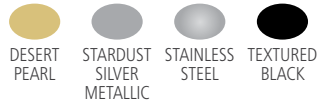

▶ STANDARD COLOR OPTIONS

SKU #	DESCRIPTION	LINER	COLOR	GALLONS	WEIGHT (lbs.)	LENGTH (in.)	WIDTH (in.)	HEIGHT (in.)
FGDRR24TDP	SILHOUETTES RND RCYCL TRASH LID 98L/26G L	PLASTIC	DESERT PEARL	26	40.25	20.00	20.00	31.25
FGDRR24TSM	SILHOUETTES RND RCYCL TRASH LID 98L/26G	PLASTIC	STARDUST SILVER METALLIC	26	40.25	20.00	20.00	31.25
FGDRR24TSS	SILHOUETTES RND RCYCL TRASH LID 98L/26G	PLASTIC	STAINLESS STEEL	26	40.25	20.00	20.00	31.25
FGDRR24TTBK	SILHOUETTES RND RCYCL TRASH LID 98L/26G	PLASTIC	TEXTURED BLACK	26	40.25	20.00	20.00	31.25

STANDARD COLOR OPTIONS

SKU #	DESCRIPTION	LINER	COLOR	GALLONS	WEIGHT (lbs.)	LENGTH (in.)	WIDTH (in.)	HEIGHT (in.)
FGDRR24CDP	SILHOUETTES RND RCYCL CAN LID 98L/26G	PLASTIC	DESERT PEARL	26	40.25	20.00	20.00	31.25
FGDRR24CSM	SILHOUETTES RND RCYCL CAN LID 98L/26G	PLASTIC	STARDUST SILVER METALLIC	26	40.25	20.00	20.00	31.25
FGDRR24CSS	SILHOUETTES RND RCYCL CAN LID 98L/26G	PLASTIC	STAINLESS STEEL	26	40.25	20.00	20.00	31.25
FGDRR24CTBK	SILHOUETTES RND RCYCL CAN LID 98L/26G	PLASTIC	TEXTURED BLACK	26	40.25	20.00	20.00	31.25
FGDRR24PDP	SILHOUETTES RND RCYCL PAPER LID 98L/26G	PLASTIC	DESERT PEARL	26	40.25	20.00	20.00	31.25
FGDRR24PTBK	SILHOUETTES RND RCYCL PAPER LID 98L/26G	PLASTIC	TEXTURED BLACK	26	40.25	20.00	20.00	31.25
FGDRR24TDP	SILHOUETTES RND RCYCL TRASH LID 98L/26G L	PLASTIC	DESERT PEARL	26	40.25	20.00	20.00	31.25
FGDRR24TSM	SILHOUETTES RND RCYCL TRASH LID 98L/26G	PLASTIC	STARDUST SILVER METALLIC	26	40.25	20.00	20.00	31.25
FGDRR24TSS	SILHOUETTES RND RCYCL TRASH LID 98L/26G	PLASTIC	STAINLESS STEEL	26	40.25	20.00	20.00	31.25
FGDRR24TTBK	SILHOUETTES RND RCYCL TRASH LID 98L/26G	PLASTIC	TEXTURED BLACK	26	40.25	20.00	20.00	31.25
FGDRR24PSM	SILHOUETTES RND RCYCL PAPER LID 98L/26G	PLASTIC	STARDUST SILVER METALLIC	26	40.25	20.00	20.00	31.25
FGDRR24PSS	SILHOUETTES RND RCYCL PAPER LID 98L/26G	PLASTIC	STAINLESS STEEL	26	40.25	20.00	20.00	31.25