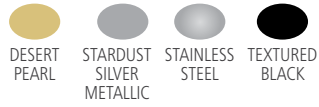

▶ STANDARD COLOR OPTIONS

SKU #	DESCRIPTION	LINER	COLOR	GALLONS	WEIGHT (lbs.)	LENGTH (in.)	WIDTH (in.)	HEIGHT (in.)
FGDRR24TDP	SILHOUETTES RND RCYCL TRASH LID 98L/26G L	PLASTIC	DESERT PEARL	26	40.25	20.00	20.00	31.25
FGDRR24TSM	SILHOUETTES RND RCYCL TRASH LID 98L/26G	PLASTIC	STARDUST SILVER METALLIC	26	40.25	20.00	20.00	31.25
FGDRR24TSS	SILHOUETTES RND RCYCL TRASH LID 98L/26G	PLASTIC	STAINLESS STEEL	26	40.25	20.00	20.00	31.25
FGDRR24TTBK	SILHOUETTES RND RCYCL TRASH LID 98L/26G	PLASTIC	TEXTURED BLACK	26	40.25	20.00	20.00	31.25