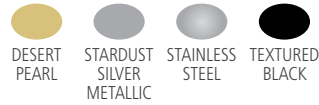

NOTE: VARYING CAPACITIES WITH THE SAME DIMENSIONS ARE DEPENDENT ON LINER SELECTION

build your own ▶ rubbermaidcommercial.com/customize

SILHOUETTES

SQUARE OPEN TOP

STANDARD COLOR OPTIONS

SKU #	DESCRIPTION	LINER	COLOR	GALLONS	WEIGHT (lbs.)	LENGTH (in.)	WIDTH (in.)	HEIGHT (in.)
FGSC10EPLSM	SILHOUETTES SQ OPEN TOP 22L/6G	PLASTIC	STARDUST SILVER METALLIC	6	21.00	10.75	10.75	25.00
FGSC10EPLTBK	SILHOUETTES SQ OPEN TOP 22L/6G	PLASTIC	TEXTURED BLACK	6	21.00	10.75	10.75	25.00
FGSC10ERBTBK	SILHOUETTES SQ OPEN TOP 37L/10G	RETAINER BANDS	TEXTURED BLACK	10	13.00	10.75	10.75	25.00
FGSC10SSPL	SILHOUETTES SQ OPEN TOP 22L/6G	PLASTIC	STAINLESS STEEL	6	19.00	10.75	10.75	25.00
FGSC10SSRB	SILHOUETTES SQ OPEN TOP 37L/10G	RETAINER BANDS	STAINLESS STEEL	10	15.00	10.75	10.75	25.00
FGSC14EPLDP	SILHOUETTES SQ OPEN TOP 60L/16G	PLASTIC	DESERT PEARL	16	35.00	14.75	14.75	30.00
FGSC14EPLSM	SILHOUETTES SQ OPEN TOP 60L/16G	PLASTIC	STARDUST SILVER METALLIC	16	35.00	14.75	14.75	30.00
FGSC14EPLTBK	SILHOUETTES SQ OPEN TOP 60L/16G	PLASTIC	TEXTURED BLACK	16	35.00	14.75	14.75	30.00
FGSC14ERBDP	SILHOUETTES SQ OPEN TOP 90L/24G	RETAINER BANDS	DESERT PEARL	24	29.00	14.75	14.75	30.00
FGSC14ERBSM	SILHOUETTES SQ OPEN TOP 90L/24G	RETAINER BANDS	STARDUST SILVER METALLIC	24	29.00	14.75	14.75	30.00
FGSC14ERBTBK	SILHOUETTES SQ OPEN TOP 90L/24G	RETAINER BANDS	TEXTURED BLACK	24	29.00	14.75	14.75	30.00
FGSC14SSPL	SILHOUETTES SQ OPEN TOP 60L/16G	PLASTIC	STAINLESS STEEL	16	33.00	14.75	14.75	30.00
FGSC14SSRB	SILHOUETTES SQ OPEN TOP 90L/24G	RETAINER BANDS	STAINLESS STEEL	24	27.00	14.75	14.75	30.00
FGSC18EPLDP	SILHOUETTES SQ OPEN TOP 75L/20G L	PLASTIC	DESERT PEARL	20	46.00	18.75	18.75	30.00
FGSC18EPLSM	SILHOUETTES SQ OPEN TOP 75L/20G	PLASTIC	STARDUST SILVER METALLIC	20	46.00	18.75	18.75	30.00
FGSC18EPLTBK	SILHOUETTES SQ OPEN TOP 75L/20G	PLASTIC	TEXTURED BLACK	20	46.00	18.75	18.75	30.00
FGSC18ERBDP	SILHOUETTES SQ OPEN TOP 109L/29G	RETAINER BANDS	DESERT PEARL	29	39.00	18.75	18.75	30.00
FGSC18ERBSM	SILHOUETTES SQ OPEN TOP 109L/29G	RETAINER BANDS	STARDUST SILVER METALLIC	29	39.00	18.75	18.75	30.00
FGSC18ERBTBK	SILHOUETTES SQ OPEN TOP 109L/29G	RETAINER BANDS	TEXTURED BLACK	29	39.00	18.75	18.75	30.00
FGSC18SSPL	SILHOUETTES SQ OPEN TOP 75L/20G	PLASTIC	STAINLESS STEEL	20	44.00	18.75	18.75	30.00
FGSC18SSRB	SILHOUETTES SQ OPEN TOP 109L/29G	RETAINER BANDS	STAINLESS STEEL	29	37.00	18.75	18.75	30.00
FGSC22EPLSM	SILHOUETTES SQ OPEN TOP 151L/40G	PLASTIC	STARDUST SILVER METALLIC	40	60.00	21.75	21.75	31.25
FGSC22EPLTBK	SILHOUETTES SQ OPEN TOP 151L/40G	PLASTIC	TEXTURED BLACK	40	60.00	21.75	21.75	31.25
FGSC22EPLDP	SILHOUETTES SQ OPEN TOP 151L/40G	PLASTIC	DESERT PEARL	40	60.00	21.75	21.75	31.25
FGSC22SSPL	SILHOUETTES SQ OPEN TOP 151L/40G	PLASTIC	STAINLESS STEEL	40	66.00	21.75	21.75	31.25
FGSC22SSRB	SILHOUETTES SQ OPEN TOP 189L/50G	RETAINER BANDS	STAINLESS STEEL	50	57.00	21.75	21.75	31.25
FGSC22ERBDP	SILHOUETTES SQ OPEN TOP 189L/50G	RETAINER BANDS	DESERT PEARL	50	51.00	21.75	21.75	31.25
FGSC22ERBSM	SILHOUETTES SQ OPEN TOP 189L/50G	RETAINER BANDS	STARDUST SILVER METALLIC	50	51.00	21.75	21.75	31.25
FGSC22ERBTBK	SILHOUETTES SQ OPEN TOP 189L/50G	RETAINER BANDS	TEXTURED BLACK	50	51.00	21.75	21.75	31.25