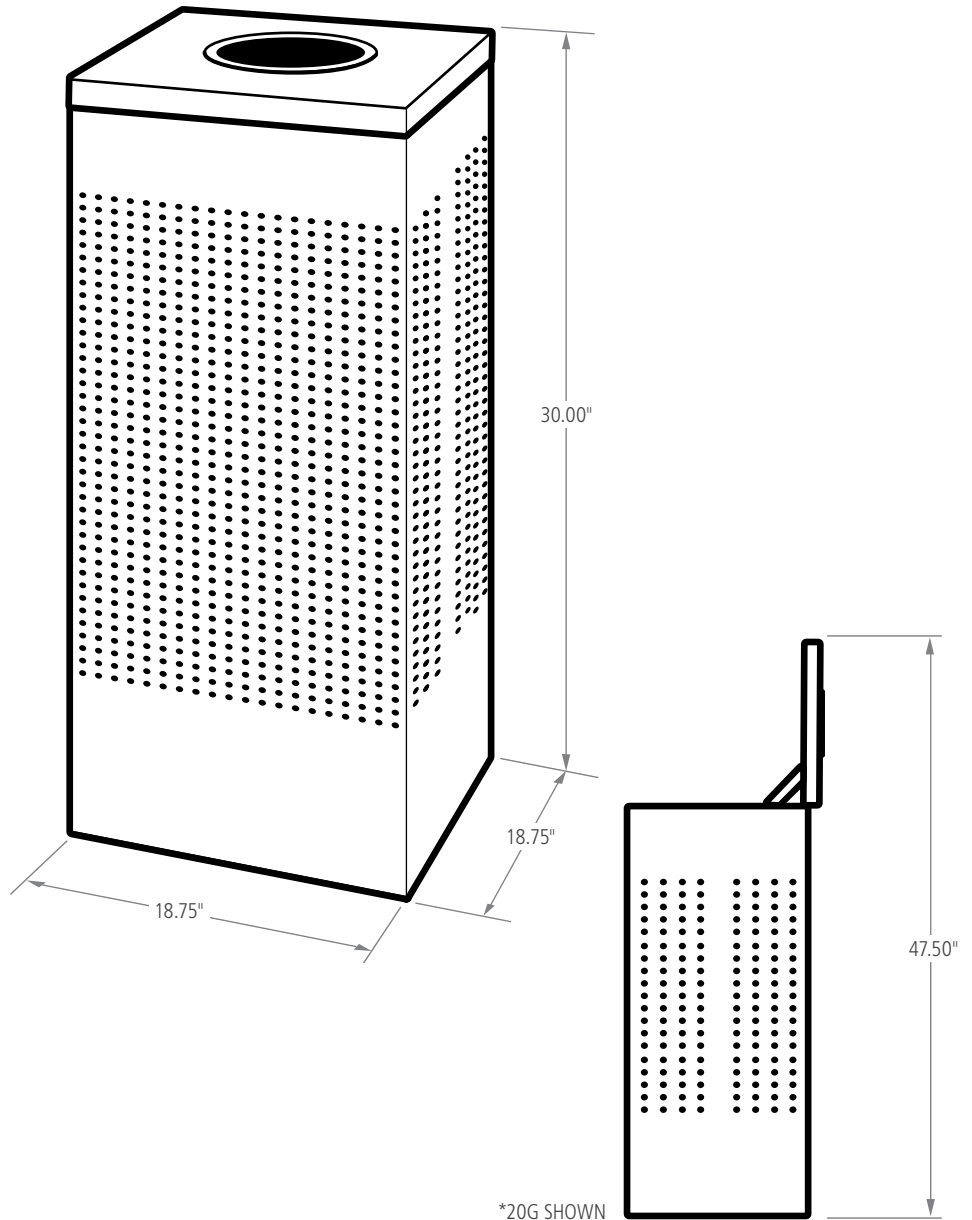

SILHOUETTES

SQUARE OPEN TOP

The sleek Silhouettes decorative refuse container has a contemporary graphic pattern designed to seamlessly and beautifully blend with indoor modern environments.

FEATURES AND BENEFITS:

FEATURES

- ▶ Heavy-gauge, fire-safe steel
- ▶ Leak-proof rigid plastic liner included to help contain liquids and keep the surrounding area cleaner
- ▶ Retainer bands discreetly hold liner bags in place and out of sight
- ▶ Lid is fastened to receptacle for easy waste removal
- ▶ Adjustable leg levelers create stability on uneven surfaces
- ▶ Shipped fully assembled

ADA COMPLIANT

SiteFurnishings.Indoff.com
 (844) 433-9610
 Allen Peterson

GALLONS	LENGTH (in.)	WIDTH (in.)	HEIGHT (in.)	OPEN HEIGHT (in.)
6G, 10G	10.75	10.75	25.00	34.50
16G, 24G	14.75	14.75	30.00	43.80
20G* (SHOWN), 29G	18.75	18.75	30.00	47.50
40G, 50G	21.75	21.75	31.25	50.80