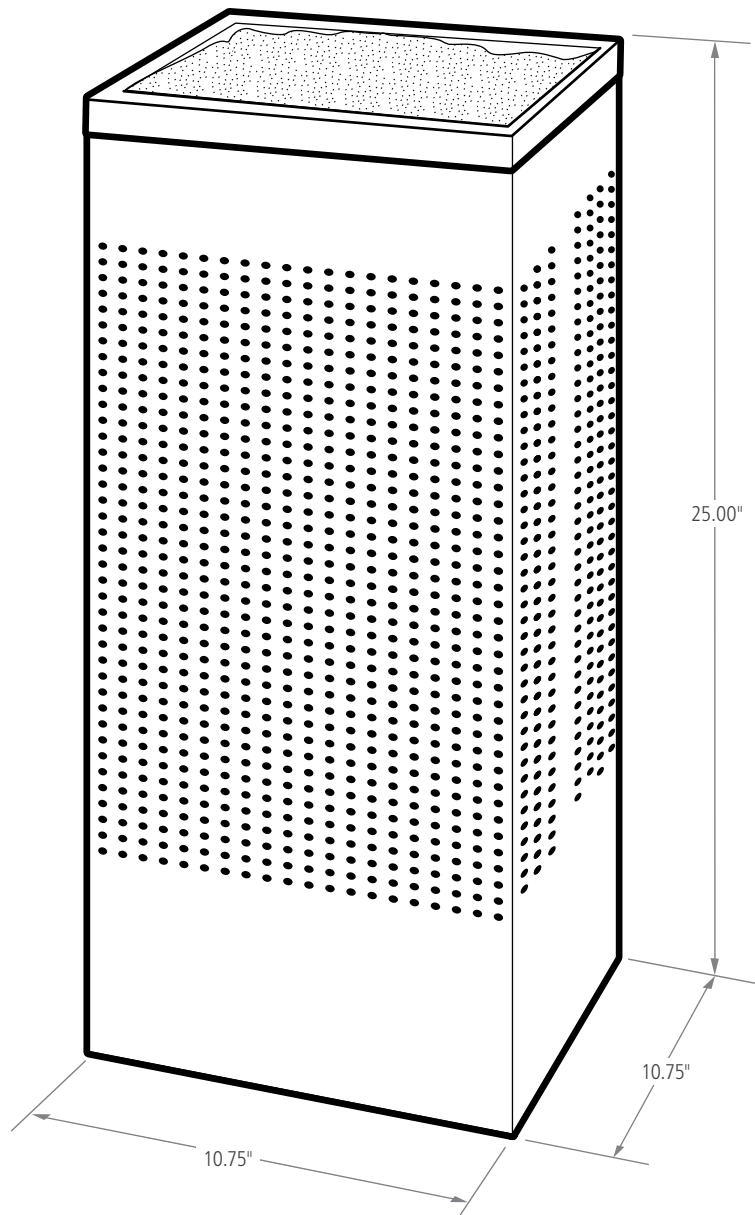

SILHOUETTES

SAND URN

The sleek Silhouettes decorative refuse container has a contemporary graphic pattern designed to seamlessly and beautifully blend with indoor modern environments.

FEATURES AND BENEFITS:

FEATURES

- Sand pan can be removed from Sand Urn style for easy cleaning and waste disposal
- Heavy-gauge, fire-safe steel
- Adjustable leg levelers create stability on uneven surfaces
- Shipped fully assembled

ADA COMPLIANT

GALLONS	LENGTH (in.)	WIDTH (in.)	HEIGHT (in.)
N/A	10.75	10.75	25.00