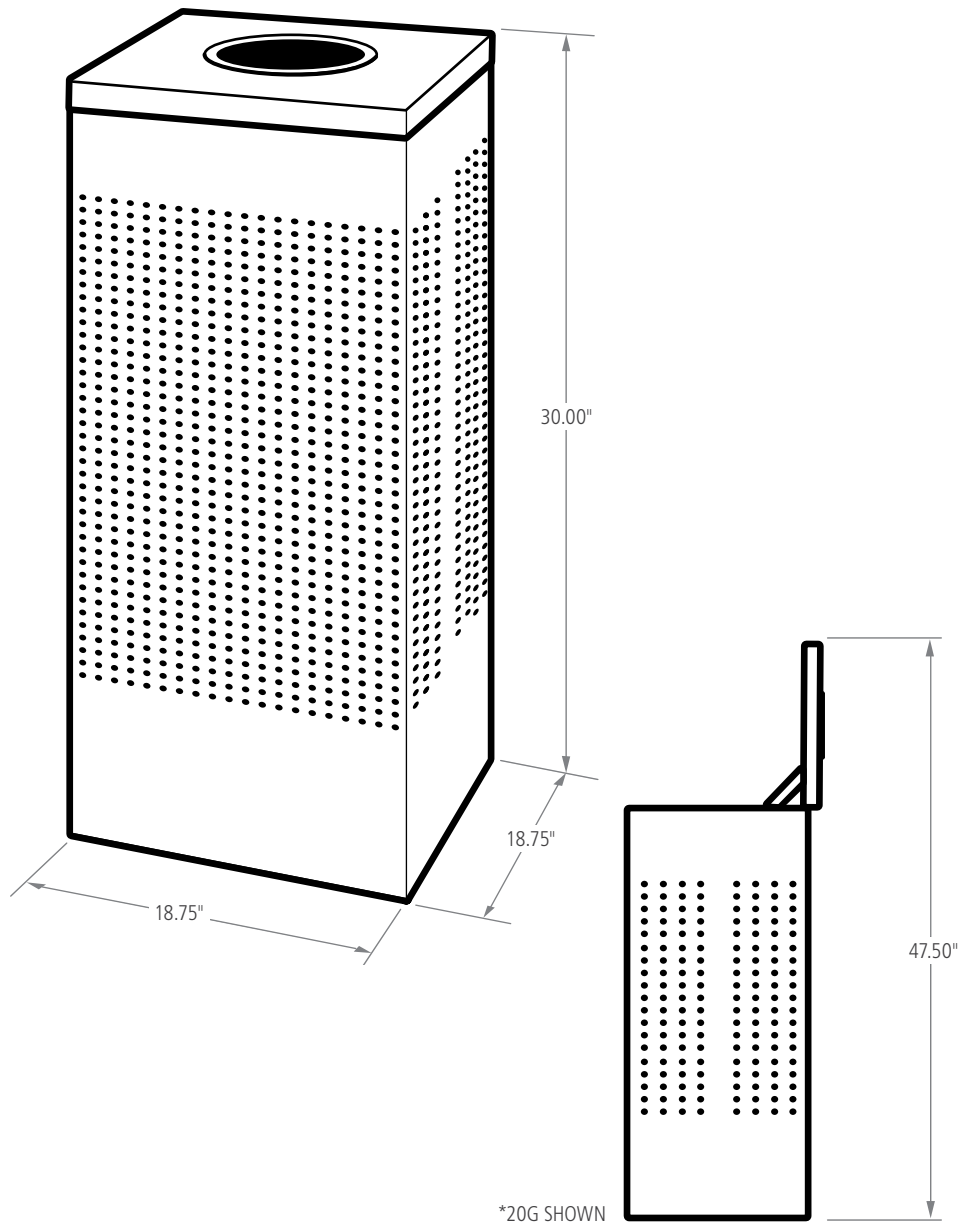

SILHOUETTES

SQUARE OPEN TOP

The sleek Silhouettes decorative refuse container has a contemporary graphic pattern designed to seamlessly and beautifully blend with indoor modern environments.

FEATURES AND BENEFITS:

FEATURES

- ▶ Heavy-gauge, fire-safe steel
- ▶ Leak-proof rigid plastic liner included to help contain liquids and keep the surrounding area cleaner
- ▶ Retainer bands discreetly hold liner bags in place and out of sight
- ▶ Lid is fastened to receptacle for easy waste removal
- ▶ Adjustable leg levelers create stability on uneven surfaces
- ▶ Shipped fully assembled

ADA COMPLIANT

GALLONS	LENGTH (in.)	WIDTH (in.)	HEIGHT (in.)	OPEN HEIGHT (in.)
6G, 10G	10.75	10.75	25.00	34.50
16G, 24G	14.75	14.75	30.00	43.80
20G* (SHOWN), 29G	18.75	18.75	30.00	47.50
40G, 50G	21.75	21.75	31.25	50.80

SILHOUETTES

SQUARE RECYCLING TOP

The sleek Silhouettes decorative refuse container has a contemporary graphic pattern designed to seamlessly and beautifully blend with indoor modern environments.

FEATURES AND BENEFITS: