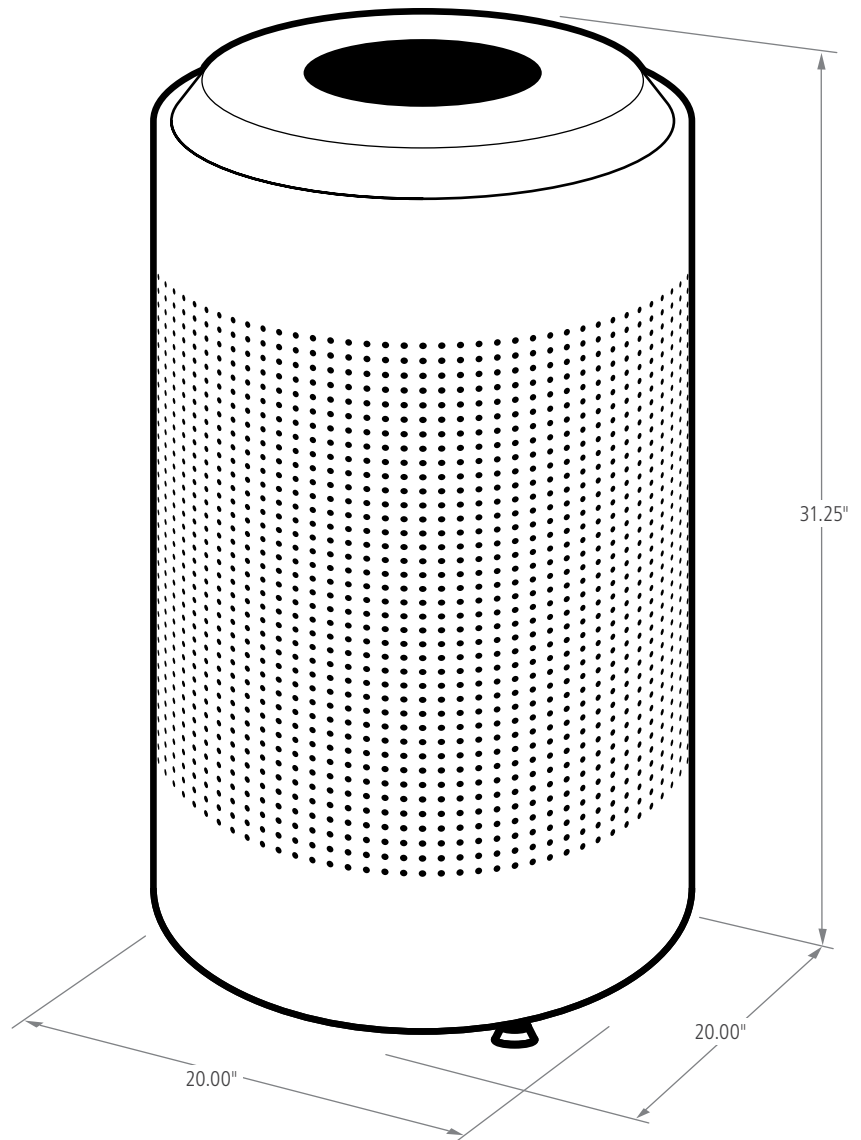

SILHOUETTES

ROUND OPEN TOP

The sleek Silhouettes decorative refuse container has a contemporary graphic pattern designed to seamlessly and beautifully blend with indoor modern environments.

FEATURES AND BENEFITS:

FEATURES

- Heavy-gauge, fire-safe steel
- Leak-proof rigid plastic liner included to help contain liquids and keep the surrounding area cleaner
- Retainer bands discreetly hold liner bags in place and out of sight
- Lid is fastened to receptacle for easy waste removal
- Adjustable leg levelers create stability on uneven surfaces
- Shipped fully assembled

ADA COMPLIANT

GALLONS	LENGTH (in.)	WIDTH (in.)	HEIGHT (in.)
26	20.00	20.00	31.25