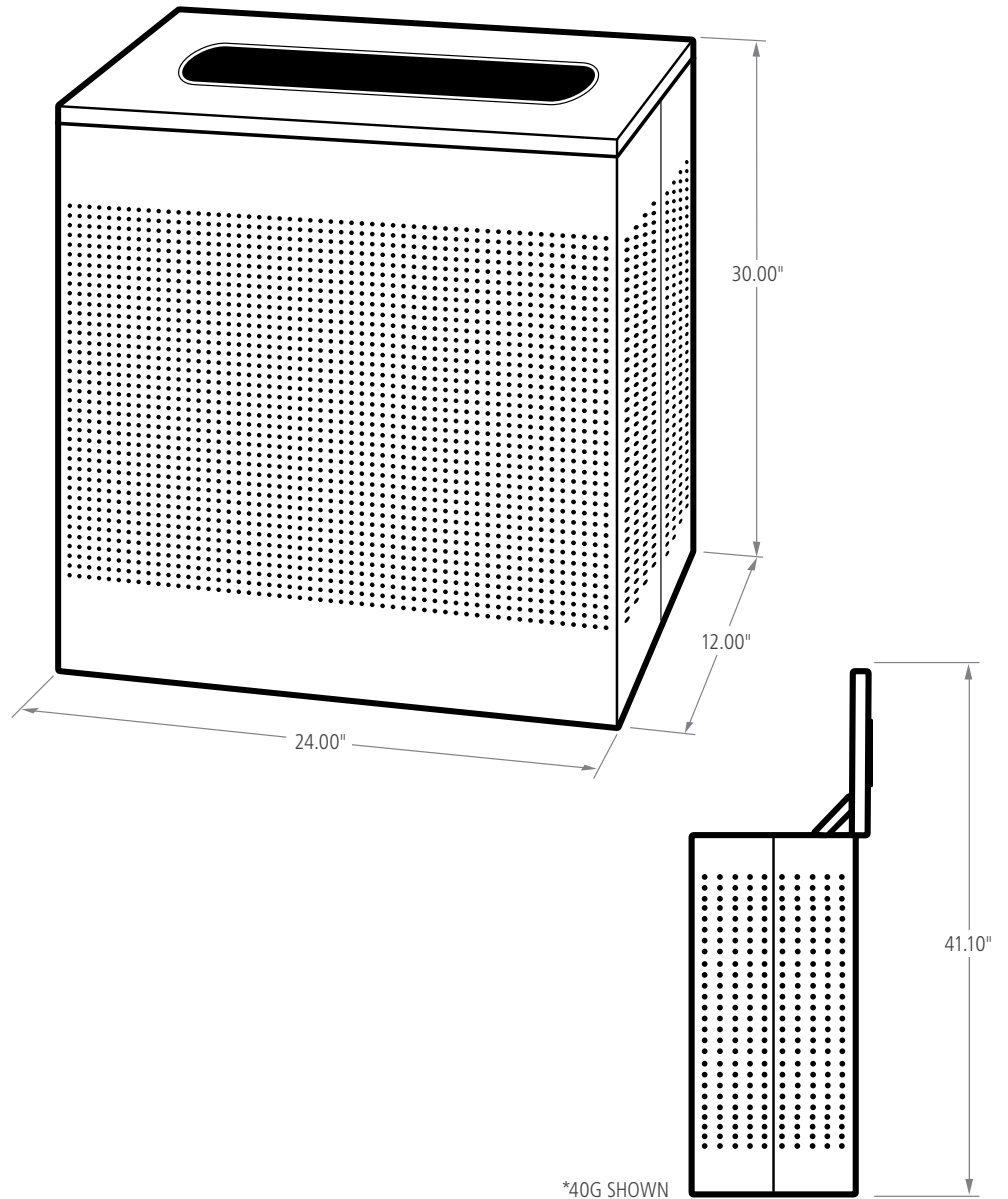

FEATURES

- ▶ Stream identification and lid openings for recycling compliance
- ▶ Heavy-gauge, fire-safe steel
- ▶ Leak-proof rigid plastic liner included to help contain liquids and keep the surrounding area cleaner
- ▶ Retainer bands discreetly hold liner bags in place and out of sight
- ▶ Lid is fastened to receptacle for easy waste removal
- ▶ Adjustable leg levelers create stability on uneven surfaces
- ▶ Shipped fully assembled

SILHOUETTES

RECTANGLE OPEN TOP

The sleek Silhouettes decorative refuse container has a contemporary graphic pattern designed to seamlessly and beautifully blend with indoor modern environments.

FEATURES AND BENEFITS:

ADA COMPLIANT

GALLONS	LENGTH (in.)	WIDTH (in.)	HEIGHT (in.)	OPEN HEIGHT (in.)
13G, 25G	19.50	9.75	30.00	38.80
22.5G, 40G* (SHOWN)	24.00	12.00	30.00	41.10

NOTE: VARYING CAPACITIES WITH THE SAME DIMENSIONS ARE DEPENDENT ON LINER SELECTION