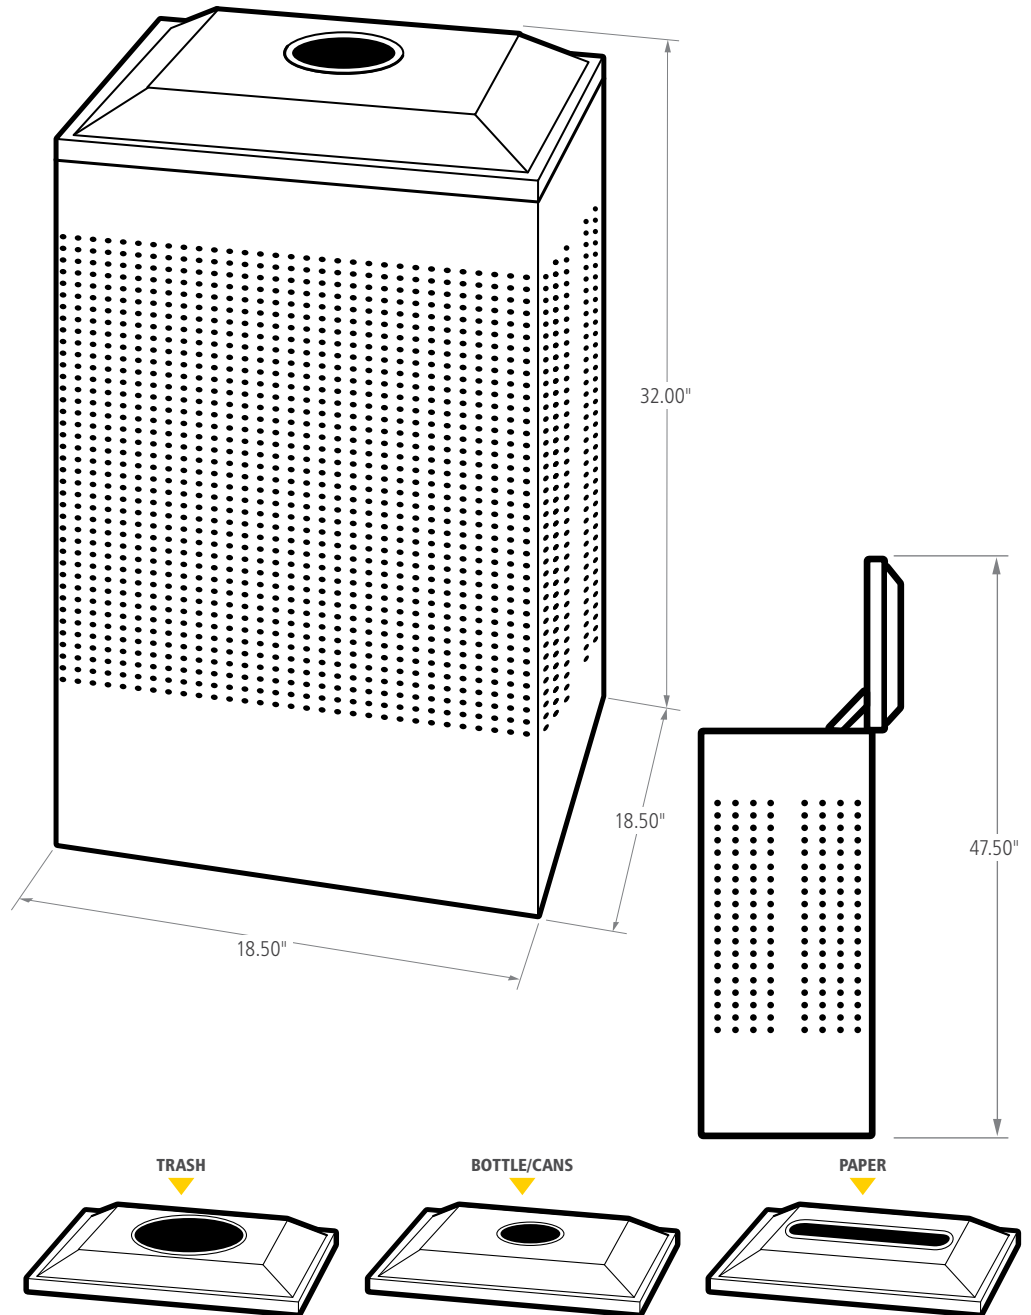

SILHOUETTES

SQUARE RECYCLING TOP

The sleek Silhouettes decorative refuse container has a contemporary graphic pattern designed to seamlessly and beautifully blend with indoor modern environments.

FEATURES AND BENEFITS:

FEATURES

- Stream identification and lid openings for recycling compliance
- Heavy-gauge, fire-safe steel
- Leak-proof rigid plastic liner included to help contain liquids and keep the surrounding area cleaner
- Retainer bands discreetly hold liner bags in place and out of sight
- Lid is fastened to receptacle for easy waste removal
- Adjustable leg levelers create stability on uneven surfaces
- Shipped fully assembled

ADA COMPLIANT

GALLONS	LENGTH (in.)	WIDTH (in.)	HEIGHT (in.)	OPEN HEIGHT (in.)
29G	18.50	18.50	32.00	47.50