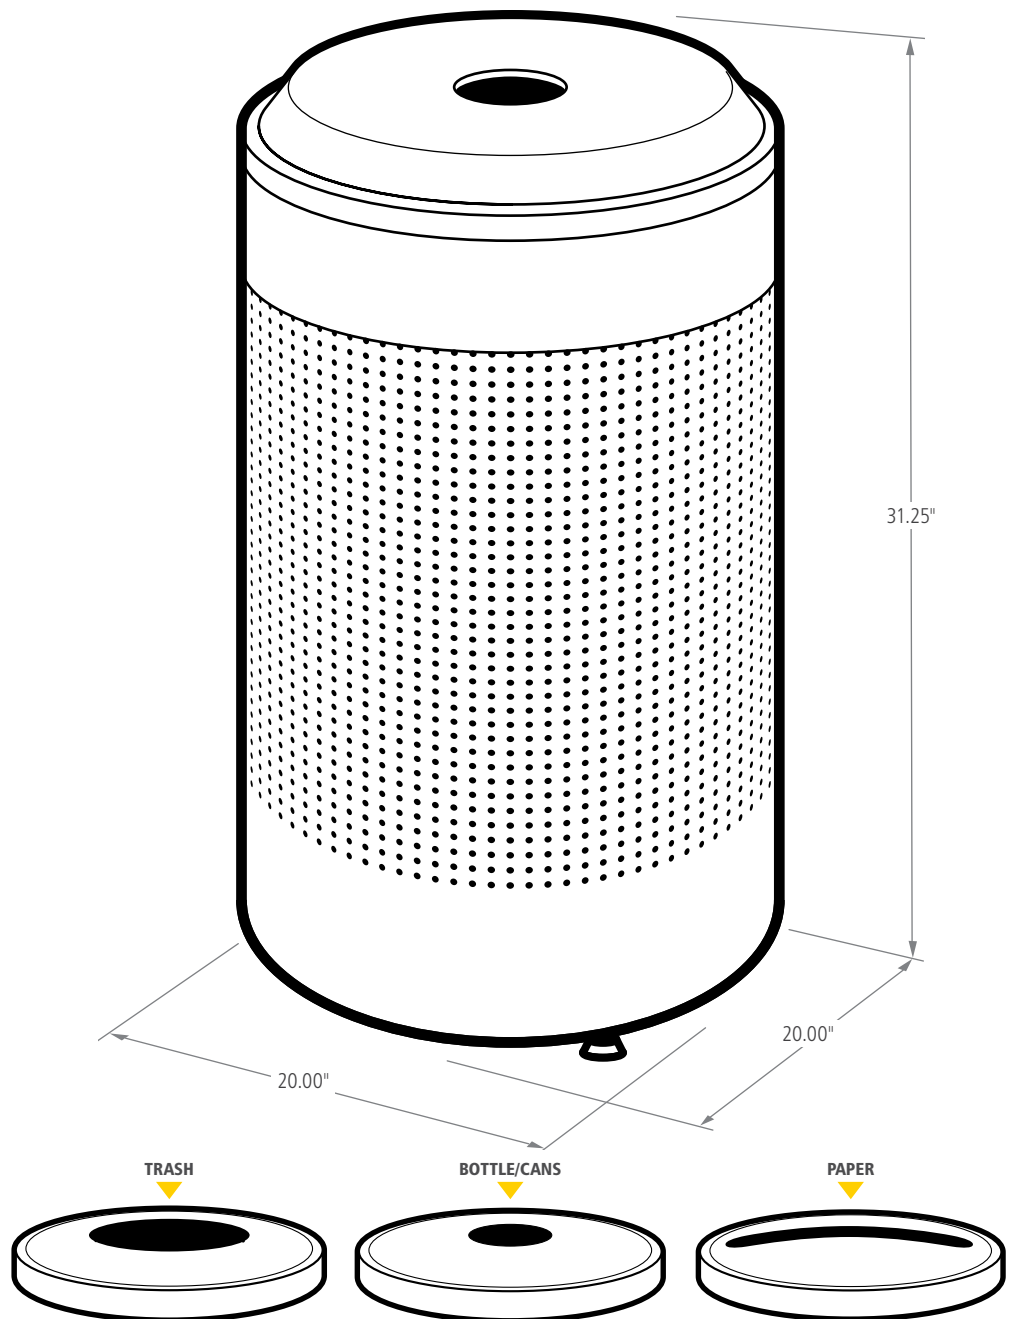

SILHOUETTES

ROUND RECYCLING TOP

The sleek Silhouettes decorative refuse container has a contemporary graphic pattern designed to seamlessly and beautifully blend with indoor modern environments.

FEATURES AND BENEFITS:

FEATURES

- Stream identification and lid openings for recycling compliance
- Heavy-gauge, fire-safe steel
- Leak-proof rigid plastic liner included to help contain liquids and keep the surrounding area cleaner
- Retainer bands discreetly hold liner bags in place and out of sight
- Lid is fastened to receptacle for easy waste removal
- Adjustable leg levelers create stability on uneven surfaces
- Shipped fully assembled

ADA COMPLIANT

GALLONS	LENGTH (in.)	WIDTH (in.)	HEIGHT (in.)
26G	20.00	20.00	31.25