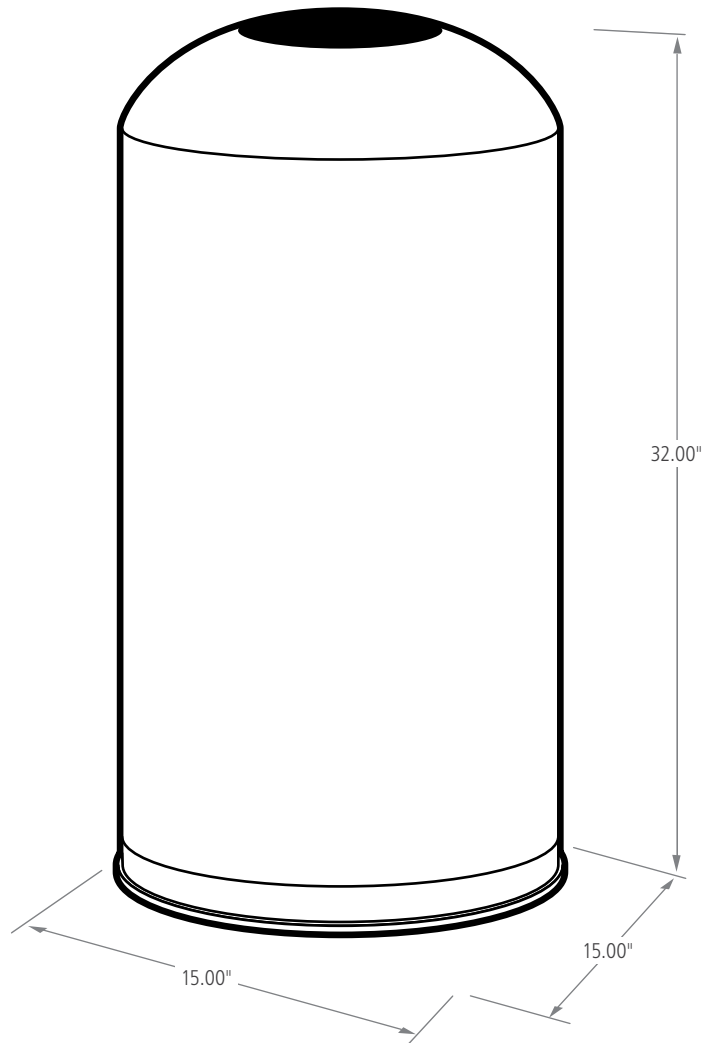

ROUND TOPS

DOMESTIC TOP

The Round Tops decorative refuse container has a sleek design that beautifully blends into any indoor environment. These containers feature a bottom rim that is designed to protect flooring.

ADA COMPLIANT

OSHA CSFM

GALLONS	LENGTH (in.)	WIDTH (in.)	HEIGHT (in.)
15G	15.00	15.00	35.00

ROUND TOPS

DOME TOP

STANDARD COLOR OPTIONS

BLACK
GLOSS

SKU #	DESCRIPTION	LINER	COLOR	GALLONS	WEIGHT (lbs.)	LENGTH (in.)	WIDTH (in.)	HEIGHT (in.)
FGR1536EOTGLBK	ROUND TOPS DOME TOP 56L/15G	METAL	BLACK GLOSS	15	25.00	15.00	15.00	35.00
FGR1536EOTPLBK	ROUND TOPS DOME TOP 56L/15G	PLASTIC	BLACK GLOSS	15	25.00	15.00	15.00	35.00

ADA COMPLIANT

OSHA

CSFM

GALLONS	LENGTH (in.)	WIDTH (in.)	HEIGHT (in.)
15G	15.00	15.00	32.00

ROUND TOPS

OPEN TOP

STANDARD COLOR OPTIONS

SKU #	DESCRIPTION	LINER	COLOR	GALLONS	WEIGHT (lbs.)	LENGTH (in.)	WIDTH (in.)	HEIGHT (in.)
FGR32SSSGL	ROUND TOPS OPEN TOP 56L/15G	METAL	STAINLESS STEEL	15	23.00	15.00	15.00	32.00
FGR32EGLBK	ROUND TOPS OPEN TOP 56L/15G	METAL	BLACK GLOSS	15	23.00	15.00	15.00	32.00
FGR32EGLWH	ROUND TOPS OPEN TOP 56L/15G	METAL	SKY WHITE	15	23.00	15.00	15.00	32.00
FGR32SBSGL	ROUND TOPS OPEN TOP 56L/15G	METAL	SATIN BRASS ALUMINUM STAINLESS STEEL	15	23.00	15.00	15.00	32.00