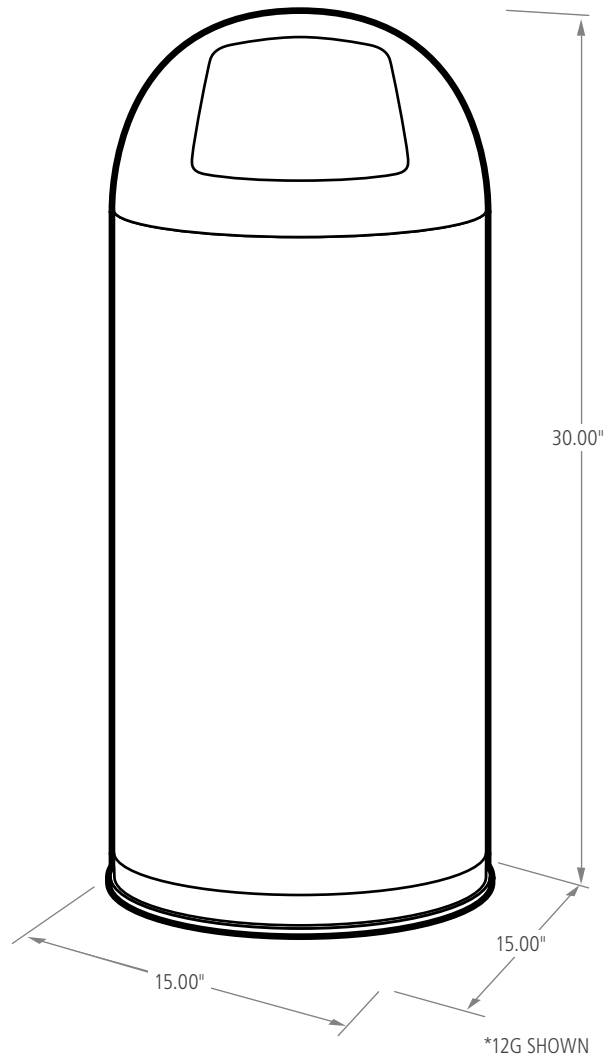

ADA COMPLIANT

OSHA CSFM

GALLONS	LENGTH (in.)	WIDTH (in.)	HEIGHT (in.)
15G	15.00	15.00	35.00

ROUND TOPS

DOME TOP

STANDARD COLOR OPTIONS

BLACK
GLOSS

SKU #	DESCRIPTION	LINER	COLOR	GALLONS	WEIGHT (lbs.)	LENGTH (in.)	WIDTH (in.)	HEIGHT (in.)
FGR1536EOTGLBK	ROUND TOPS DOME TOP 56L/15G	METAL	BLACK GLOSS	15	25.00	15.00	15.00	35.00
FGR1536EOTPLBK	ROUND TOPS DOME TOP 56L/15G	PLASTIC	BLACK GLOSS	15	25.00	15.00	15.00	35.00

ADA COMPLIANT

OSHA

CSFM

GALLONS	LENGTH (in.)	WIDTH (in.)	HEIGHT (in.)
15G	15.00	15.00	32.00

ROUND TOPS

OPEN TOP

STANDARD COLOR OPTIONS

SKU #	DESCRIPTION	LINER	COLOR	GALLONS	WEIGHT (lbs.)	LENGTH (in.)	WIDTH (in.)	HEIGHT (in.)
FGR32SSSGL	ROUND TOPS OPEN TOP 56L/15G	METAL	STAINLESS STEEL	15	23.00	15.00	15.00	32.00
FGR32EGLBK	ROUND TOPS OPEN TOP 56L/15G	METAL	BLACK GLOSS	15	23.00	15.00	15.00	32.00
FGR32EGLWH	ROUND TOPS OPEN TOP 56L/15G	METAL	SKY WHITE	15	23.00	15.00	15.00	32.00
FGR32SBSGL	ROUND TOPS OPEN TOP 56L/15G	METAL	SATIN BRASS ALUMINUM STAINLESS STEEL	15	23.00	15.00	15.00	32.00

ADA COMPLIANT

OSHA

CSFM

GALLONS	LENGTH (in.)	WIDTH (in.)	HEIGHT (in.)
12G* (SHOWN)	15.00	15.00	30.00
15G	15.00	15.00	36.00
21G	18.00	18.00	42.00

Indoff

SiteFurnishings.Indoff.com
(844)433-9610

ROUND TOPS

PUSH DOOR