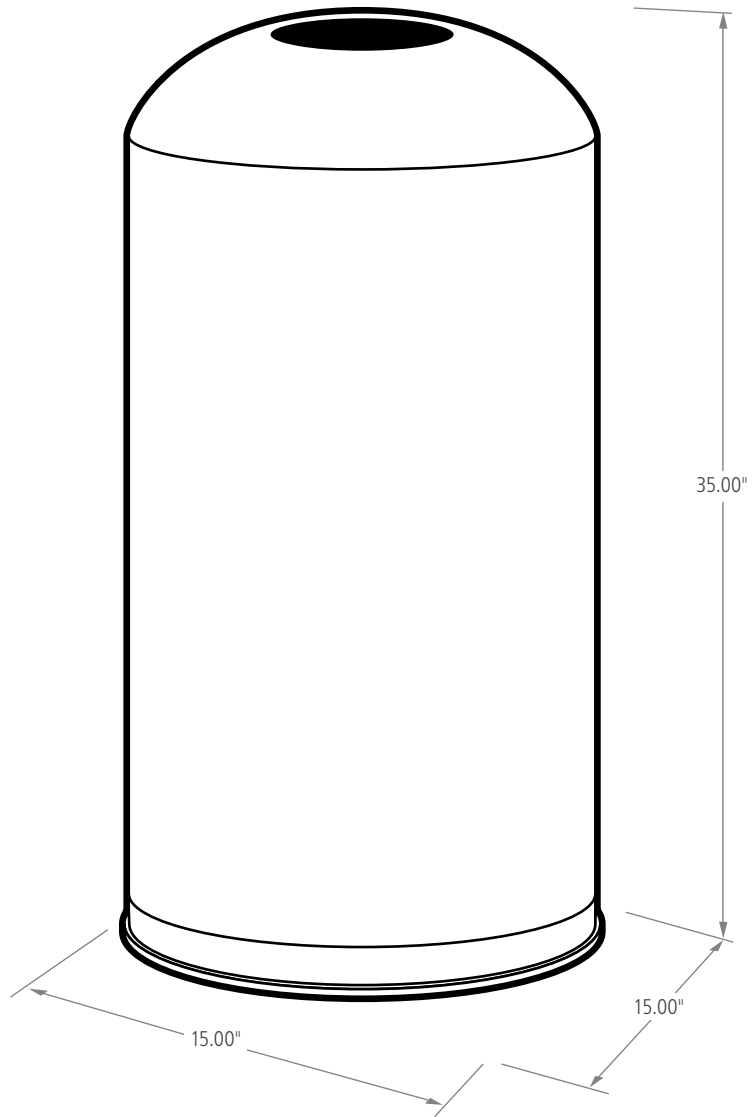

ROUND TOPS

DOMESTIC TOP

The Round Tops decorative refuse container has a sleek design that beautifully blends into any indoor environment. These containers feature a bottom rim that is designed to protect flooring.

ADA COMPLIANT

OSHA CSFM

GALLONS	LENGTH (in.)	WIDTH (in.)	HEIGHT (in.)
15G	15.00	15.00	35.00

ROUND TOPS

DOME TOP

STANDARD COLOR OPTIONS

BLACK
GLOSS

SKU #	DESCRIPTION	LINER	COLOR	GALLONS	WEIGHT (lbs.)	LENGTH (in.)	WIDTH (in.)	HEIGHT (in.)
FGR1536EOTGLBK	ROUND TOPS DOME TOP 56L/15G	METAL	BLACK GLOSS	15	25.00	15.00	15.00	35.00
FGR1536EOTPLBK	ROUND TOPS DOME TOP 56L/15G	PLASTIC	BLACK GLOSS	15	25.00	15.00	15.00	35.00