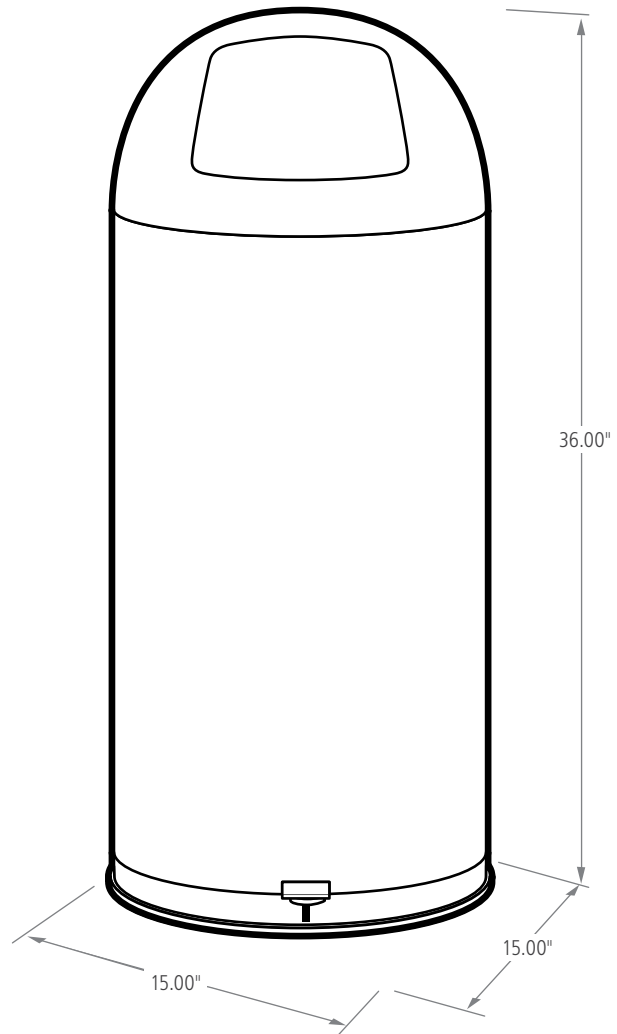

ADA COMPLIANT

OSHA

CSFM

GALLONS	LENGTH (in.)	WIDTH (in.)	HEIGHT (in.)
15G	15.00	15.00	32.00

ROUND TOPS

OPEN TOP

STANDARD COLOR OPTIONS

SKU #	DESCRIPTION	LINER	COLOR	GALLONS	WEIGHT (lbs.)	LENGTH (in.)	WIDTH (in.)	HEIGHT (in.)
FGR32SSSGL	ROUND TOPS OPEN TOP 56L/15G	METAL	STAINLESS STEEL	15	23.00	15.00	15.00	32.00
FGR32EGLBK	ROUND TOPS OPEN TOP 56L/15G	METAL	BLACK GLOSS	15	23.00	15.00	15.00	32.00
FGR32EGLWH	ROUND TOPS OPEN TOP 56L/15G	METAL	SKY WHITE	15	23.00	15.00	15.00	32.00
FGR32SBSGL	ROUND TOPS OPEN TOP 56L/15G	METAL	SATIN BRASS ALUMINUM STAINLESS STEEL	15	23.00	15.00	15.00	32.00

ADA COMPLIANT

OSHA

CSFM

GALLONS	LENGTH (in.)	WIDTH (in.)	HEIGHT (in.)
12G* (SHOWN)	15.00	15.00	30.00
15G	15.00	15.00	36.00
21G	18.00	18.00	42.00

Indoff

SiteFurnishings.Indoff.com
(844)433-9610

ROUND TOPS

PUSH DOOR

OSHA

CSFM

GALLONS	LENGTH (in.)	WIDTH (in.)	HEIGHT (in.)
15G	15.00	15.00	36.00

SiteFurnishings.Indoff.com
(844) 433-9610

ROUND TOPS

STEP-ON PUSH DOOR

STANDARD COLOR OPTIONS

SKU #	DESCRIPTION	LINER	COLOR	GALLONS	WEIGHT (lbs.)	LENGTH (in.)	WIDTH (in.)	HEIGHT (in.)
FGR1536STEGLSM	ROUND TOPS STEP CAN 56L/15G	METAL	SILVER METALLIC	15	29.00	15.00	15.00	36.00
FGR1536STEGLWH	ROUND TOPS STEP CAN 56L/15G	METAL	SKY WHITE	15	29.00	15.00	15.00	36.00
FGR1536STEPLSM	ROUND TOPS STEP CAN 56L/15G	PLASTIC	SILVER METALLIC	15	29.00	15.00	15.00	36.00
FGR1536STEPLWH	ROUND TOPS STEP CAN 56L/15G	PLASTIC	SKY WHITE	15	29.00	15.00	15.00	36.00