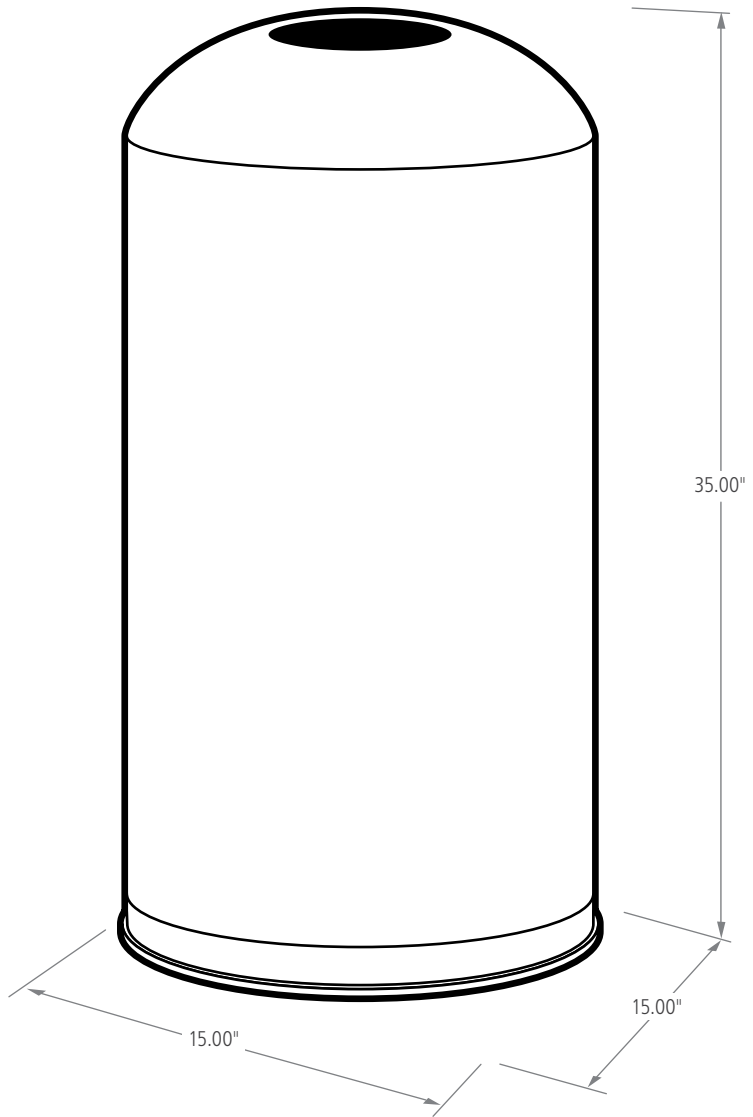

ROUND TOPS

The Round Tops decorative refuse container has a sleek design that beautifully blends into any indoor environment. These containers feature a bottom rim that is designed to protect flooring.

FEATURES AND BENEFITS:

FEATURES

- Heavy-gauge, fire-safe steel
- Leak-proof galvanized or rigid plastic liner included to contain liquids and keep the surrounding area cleaner
- Hand grips for easy lift-off emptying
- Shipped fully assembled

ADA COMPLIANT

OSHA CSFM

SiteFurnishings.Indoff.com
(844) 433-9610
Allen Peterson

GALLONS	LENGTH (in.)	WIDTH (in.)	HEIGHT (in.)
15G	15.00	15.00	35.00

build your own ▶ rubbermaidcommercial.com/customize