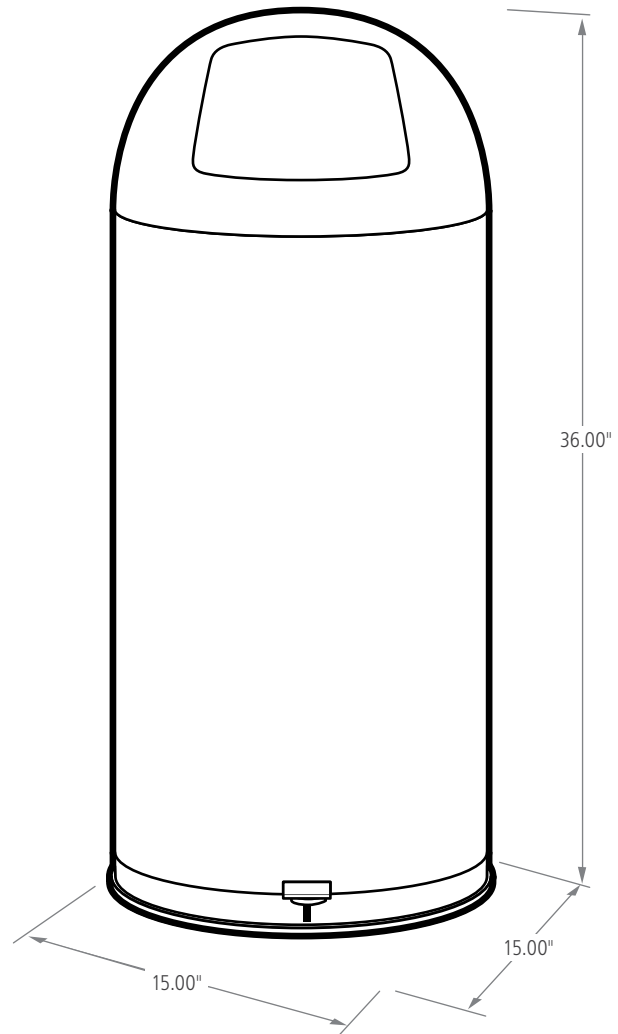

ROUND TOPS

STEP-ON PUSH DOOR

The Round Tops decorative refuse container has a sleek design that beautifully blends into any indoor environment. These containers feature a bottom rim that is designed to protect flooring.

FEATURES AND BENEFITS:

FEATURES

- The Step-On style features a foot pedal, allowing for hands-free operation
- Heavy-gauge, fire-safe steel
- Leak-proof galvanized or rigid plastic liner included to contain liquids and keep the surrounding area cleaner
- Hand grips for easy lift-off emptying
- Shipped fully assembled

ADA COMPLIANT

OSHA CSFM

SiteFurnishings.Indoff.com
(844) 433-9610
Allen Peterson

GALLONS	LENGTH (in.)	WIDTH (in.)	HEIGHT (in.)
15G	15.00	15.00	36.00

build your own ▶ rubbermaidcommercial.com/customize