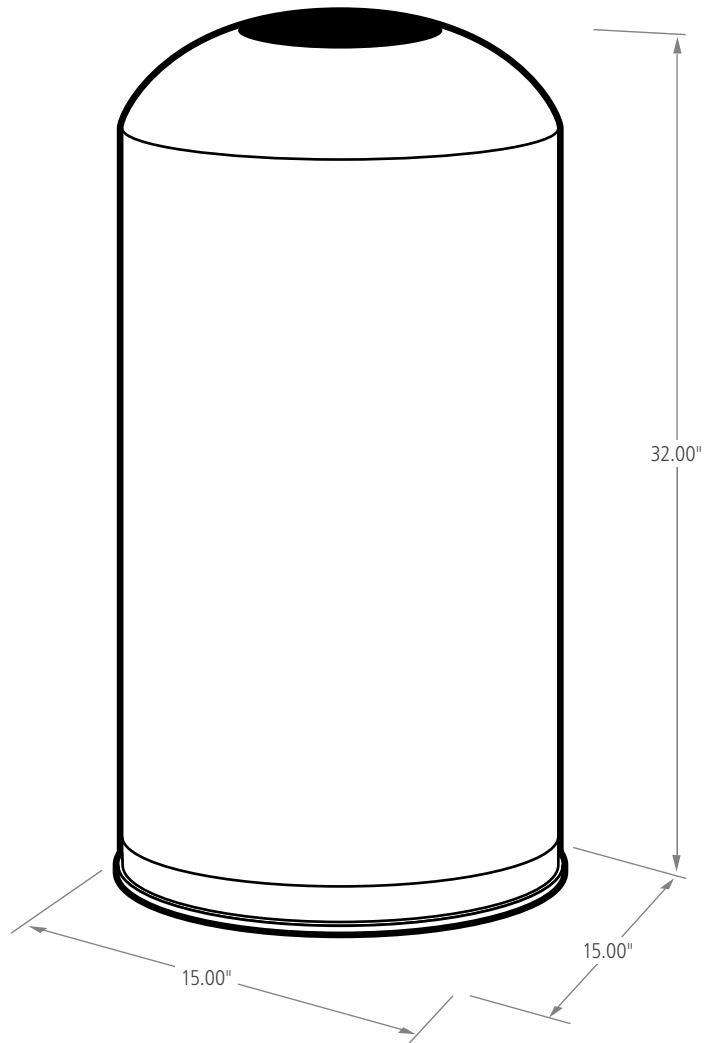

ROUND TOPS

OPEN TOP

The Round Tops decorative refuse container has a sleek design that beautifully blends into any indoor environment. These containers feature a bottom rim that is designed to protect flooring.

FEATURES AND BENEFITS:

FEATURES

- The Open Top style has a large opening for easy waste disposal
- Heavy-gauge, fire-safe steel
- Leak-proof galvanized or rigid plastic liner included to contain liquids and keep the surrounding area cleaner
- Hand grips for easy lift-off emptying
- Shipped fully assembled

ADA COMPLIANT

OSHA CSFM

SiteFurnishings.Indoff.com
(844)433-9610
Allen Peterson

GALLONS	LENGTH (in.)	WIDTH (in.)	HEIGHT (in.)
15G	15.00	15.00	32.00

build your own ▶ rubbermaidcommercial.com/customize