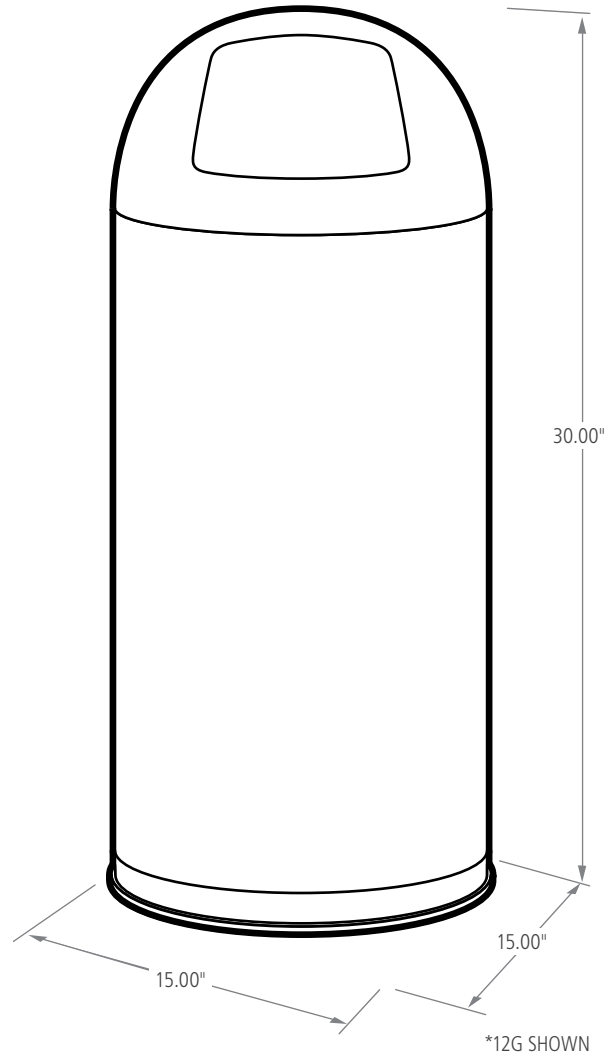

ROUND TOPS

PUSH DOOR

The Round Tops decorative refuse container has a sleek design that beautifully blends into any indoor environment. These containers feature a bottom rim that is designed to protect flooring.

FEATURES AND BENEFITS:

FEATURES

- Self-closing push door controls odors
- Heavy-gauge, fire-safe steel
- Leak-proof galvanized or rigid plastic liner included to contain liquids and keep the surrounding area cleaner
- Hand grips for easy lift-off emptying
- Shipped fully assembled

ADA COMPLIANT

OSHA CSFM

SiteFurnishings.Indoff.com
(844) 433-9610
Allen Peterson

GALLONS	LENGTH (in.)	WIDTH (in.)	HEIGHT (in.)
12G* (SHOWN)	15.00	15.00	30.00
15G	15.00	15.00	36.00
21G	18.00	18.00	42.00

build your own ▶ rubbermaidcommercial.com/customize