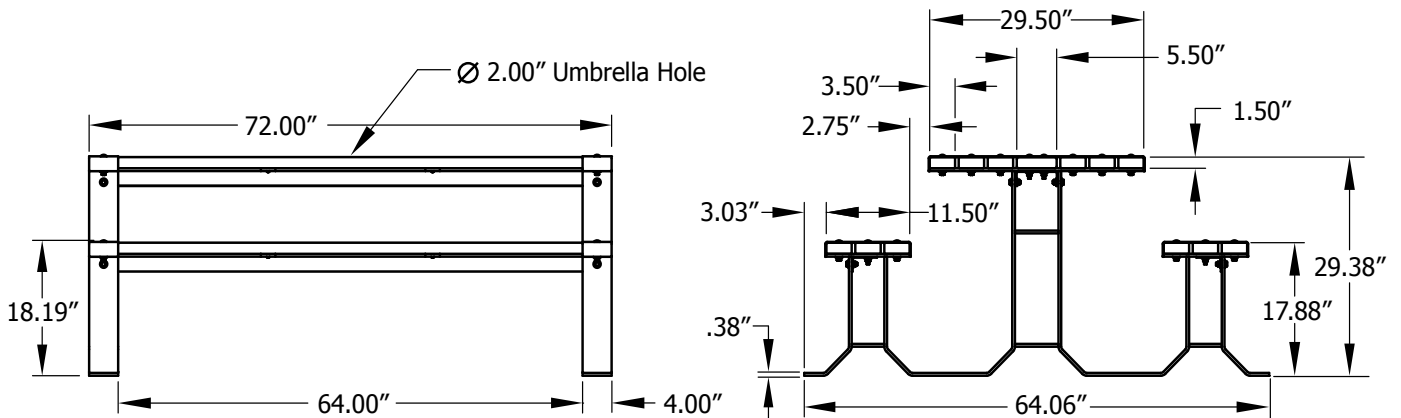

Accessories

- 7' Umbrella w/ U-Brace   **UMBMKT7**
- 9' Umbrella w/ U-Brace   **UMBMKT9**

Shipping Information

Unit Wt.	Unit Shipping Wt. UPS	Unit Shipping Wt. Truck (1+ Units)	Unit Ship Size w/Pallet	Max Units per Pallet	Pallet Wt.	Total No. Pkgs	Shipping Class
468 lbs	NA	488 lbs/unit	31 cu. ft.	NA	NA	6	70