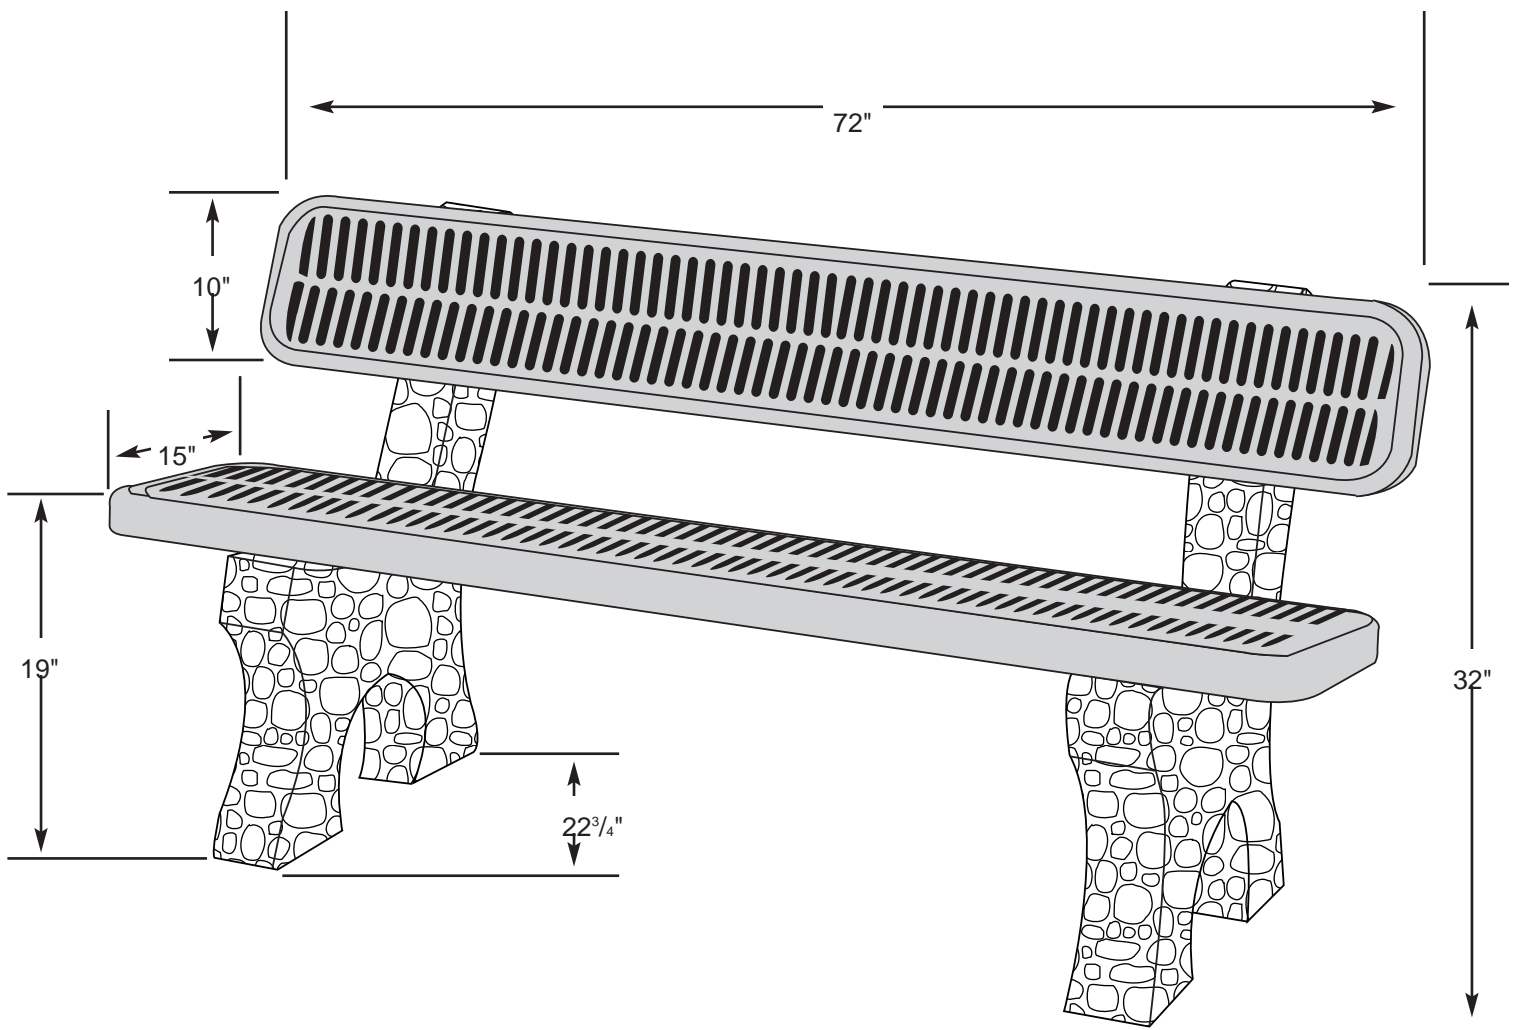

SiteFurnishings.Indoff.com

(844)433-9610

Allen Peterson

Specification sheet

PCSSBEN6 Slotted PreCast Leg Bench

Overall Width of bench is 26" at the widest point.

PCSSBEN6

Unit Wt.: 303 lbs.

Ship. Wt.: 344 lbs.

Seat: 3 Cubic Feet

Legs: 11 Cubic Feet

Box Size:

Seat: 30 1/2"W x 72 3/8"L x 2 1/8"H=122 lbs.

Legs: 33"W x 27"L x 9"H=222 lbs.

Legs are shipped on 36"x36"x6" pallet (28 lbs.)

Shipping Class: 70