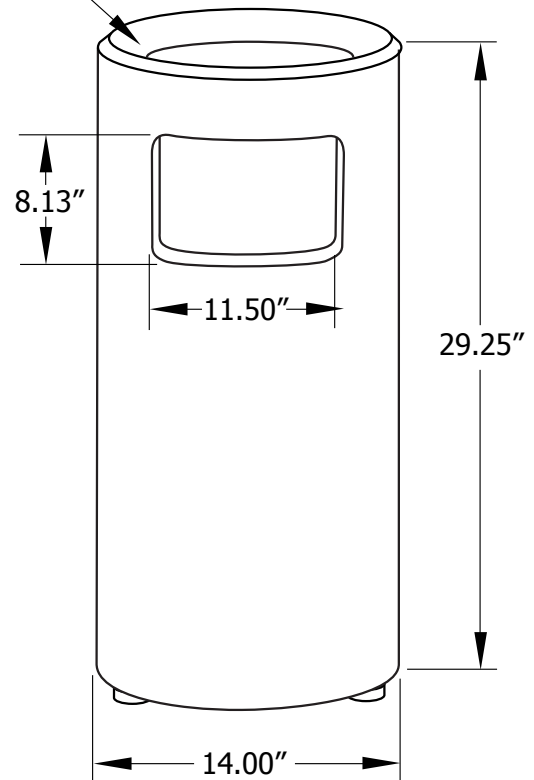

PCSCAT
STRUCTURE RECEPTACLE
5-gallon cast aggregate receptacle
with ashtray top and plastic liner

Replacement Parts

Black Plastic Liner **R-PCSCATPLR**

Accessories

Hold Down Kit **PCSHLD**

Black Beauty Sand Replacement:

5 lb bag **SAND5**

10 lb bag **SAND10**

25 lb bag **SAND25**

50 lb bag **SAND50**

Ash Sifter 5" diameter **SIFTER**

Material

The 5-gallon receptacle is composed of 1" thick cast aggregate. The receptacle includes rubber feet and an ashtray top. The ashtray top lifts off for easy trash disposal. The receptacle top also includes a 14" web security strap.

The reusable plastic liner is made of black high-density polyethylene.

The receptacle is designed to be portable, allowing for flexibility in placement.

Finish

The aggregate is cast in a durable epoxy resin that remains clear and bright throughout its life.

Color

See website or sales representative for color choices.

Assembly

The receptacle arrives fully assembled for immediate use on site.

Maintenance

Maintenance-free. To clean, spray with a power washer.

Ø 12.00" X 2.00" DP
ASHTRAY