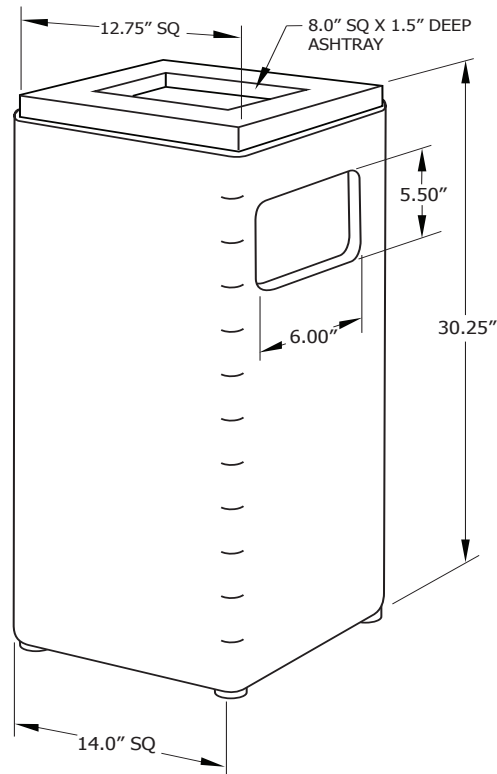

**Material**

The 8-gallon receptacle is comprised 2" thick cast aggregate. The receptacle includes a durable plastic top and rubber feet.

The top is made of high-density polyethylene that will not chip, crack or dent. The top features a 1.5" deep by 8" square ash tray, comes with a supply of black beauty sand substitute, and includes a 14" web security strap.

STRUCTURE RECEPTACLE

8-gallon cast aggregate receptacle with ashtray and plastic liner

Replacement Parts

Black Plastic Liner **R-PCS8PLR**

Accessories

Hold Down Kit **PCSHLD**

Black Beauty Sand Replacement:

5 lb bag **SAND5**

10 lb bag **SAND10**

25 lb bag **SAND25**

50 lb bag **SAND50**

Ash Sifter 5" diameter **SIFTER**

**Shipping Information**

Unit Wt.	Unit Shipping Wt. UPS	Unit Shipping Wt. Truck (1+ Units)	Unit Ship Size w/Pallet	Max Units per Pallet	Pallet Wt. (30" x 30")	Total No. Pkgs	Shipping Class
151 lbs	N/A	164 lbs/unit	19 cu. ft.	4	25 lbs	1	70