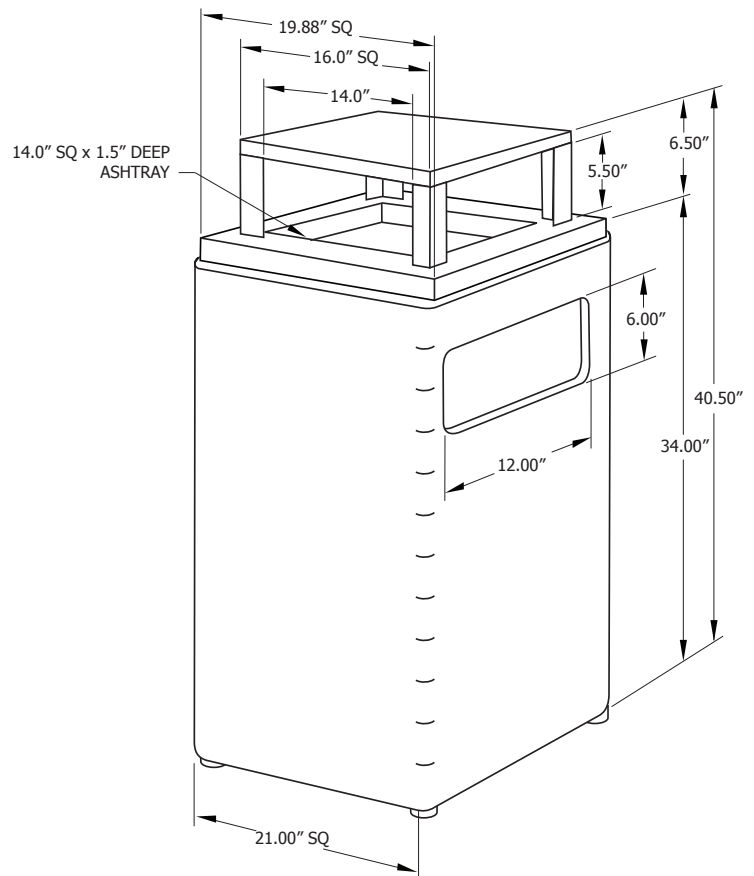

Maintenance

Maintenance-free. To clean, spray with a power washer.

Shipping Information

Unit Wt.	Unit Shipping Wt. UPS	Unit Shipping Wt. Truck (1+ Units)	Unit Ship Size w/Pallet	Max Units per Pallet	Pallet Wt. (25" x 25")	Total No. Pkgs	Shipping Class
301 lbs	N/A	301 lbs/unit	17 cu. ft.	1	18 lbs	1	70