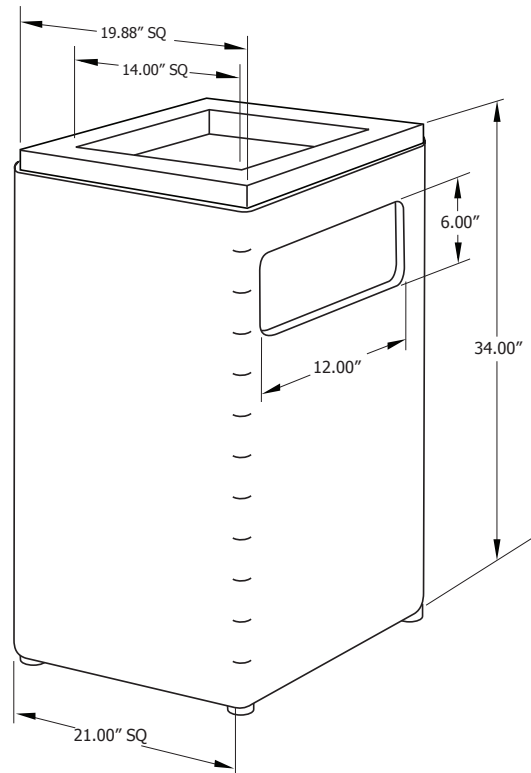

Material

The 32-gallon receptacle is composed of 2" thick cast aggregate. The receptacle includes a durable plastic ashtray top, a plastic liner, and rubber feet.

The top features a 1.5" deep by 14.00" square ashtray made of high-density polyethylene that will not chip, crack or dent. It comes with a supply of black beauty sand substitute, and includes a 14" web security strap.

Color

See website or sales representative for color choices.

Assembly

The receptacle arrives fully assembled for immediate use on site.

Maintenance

Maintenance-free. To clean, spray with a power washer.

**PCS32L
STRUCTURE RECEPTACLE**
32-gallon cast aggregate receptacle
with ashtray and plastic liner

50 lb bag **SAND50**

Ash Sifter 5" diameter **SIFTER**

Shipping Information

Unit Wt.	Unit Shipping Wt. UPS	Unit Shipping Wt. Truck (1+ Units)	Unit Ship Size w/Pallet	Max Units per Pallet	Pallet Wt. (25" x 25")	Total No. Pkgs	Shipping Class
298 lbs	N/A	298 lbs/unit	16 cu. ft.	1	18 lbs	1	70