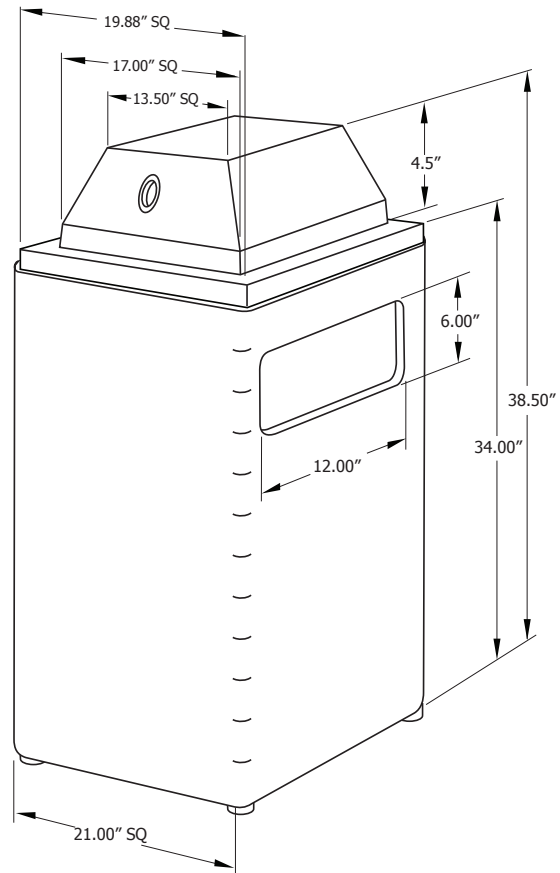

Maintenance

Maintenance-free. To clean, spray with a power washer.

Shipping Information

Unit Wt.	Unit Shipping Wt. UPS	Unit Shipping Wt. Truck (1+ Units)	Unit Ship Size w/Pallet	Max Units per Pallet	Pallet Wt. (25" x 25")	Total No. Pkgs	Shipping Class
279 lbs	N/A	302 lbs/unit	16 cu. ft.	1	18 lbs	1	70