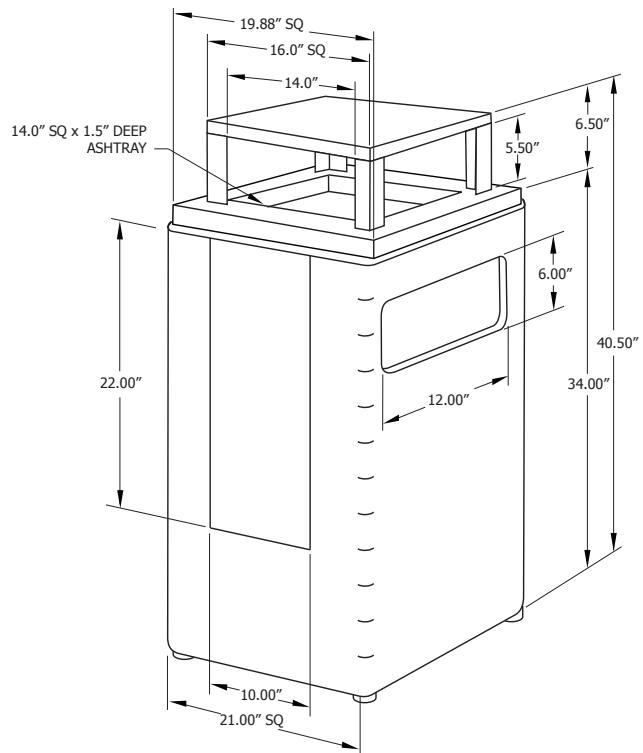

PCS32IRB
STRUCTURE RECEPTACLE
32-gallon cast aggregate receptacle
with rain bonnet top and plastic liner

Replacement Parts

Black Plastic Liner **R-PCS32PLR**

Accessories

Hold Down Kit **PCSHLD**

Black Beauty Sand Replacement:

5 lb bag **SAND5**
10 lb bag **SAND10**
25 lb bag **SAND25**
50 lb bag **SAND50**

Ash Sifter 5" diameter **SIFTER**

Material

The 32-gallon receptacle is composed of 1.5" thick cast aggregate. The receptacle includes rubber feet, a rain bonnet top made of an aluminum frame and high density plastic panel, and a 14.0" square by 1.5" deep ashtray. The bonnet top lifts off for easy trash disposal. The receptacle top also includes a 14" web security strap. The receptacle comes with a supply of black beauty sand substitute.

The receptacle features a 22" x 10" graphic insert. The customer can choose between seven different variations of "no smoking" or "smoking area".

The reusable plastic liner is made of black high-density polyethylene.

Assembly

The receptacle arrives fully assembled for immediate use on site.

Maintenance

Maintenance-free. To clean, spray with a power washer.

Shipping Information

Unit Wt.	Unit Shipping Wt. UPS	Unit Shipping Wt. Truck (1+ Units)	Unit Ship Size w/Pallet	Max Units per Pallet	Pallet Wt. (25" x 25")	Total No. Pkgs	Shipping Class
301 lbs	N/A	301 lbs/unit	17 cu. ft.	1	18 lbs	1	70