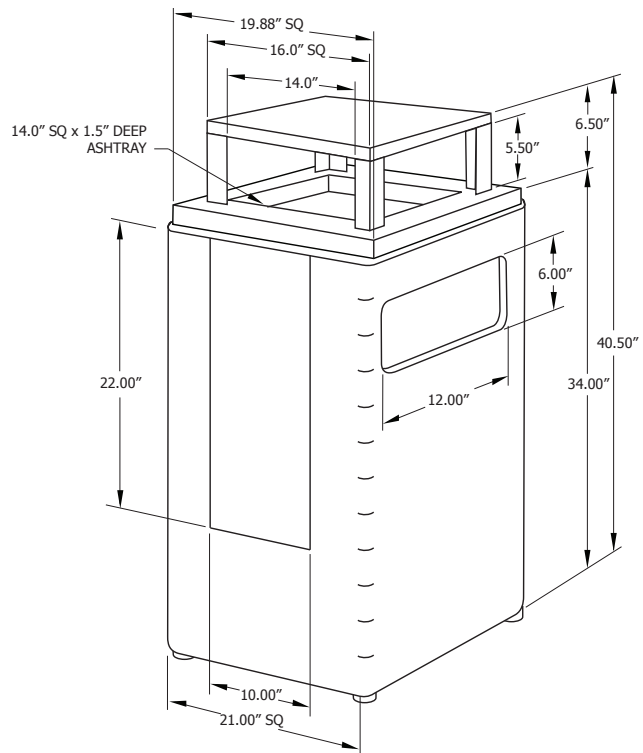

PCS32IRB STRUCTURE RECEPTACLE 32-gallon cast aggregate receptacle with rain bonnet top and plastic liner

Replacement Parts

Black Plastic Liner **R-PCS32PLR**

Accessories

Hold Down Kit **PCSHLD**

Black Beauty Sand Replacement:

5 lb bag **SAND5**

10 lb bag **SAND10**

25 lb bag **SAND25**

50 lb bag **SAND50**

Ash Sifter 5" diameter **SIFTER**

Material

The 32-gallon receptacle is composed of 1.5" thick cast aggregate. The receptacle includes rubber feet, a rain bonnet top made of an aluminum frame and high density plastic panel, and a 14.0" square by 1.5" deep ashtray. The bonnet top lifts off for easy trash disposal. The receptacle top also includes a 14" web security strap. The receptacle comes with a supply of black beauty sand substitute.

The receptacle features a 22" x 10" graphic insert. The customer can choose between seven different variations of "no smoking" or "smoking area".

The reusable plastic liner is made of black high-density polyethylene.

Assembly

The receptacle arrives fully assembled for immediate use on site.

Maintenance

Maintenance-free. To clean, spray with a power washer.

Shipping Information

Unit Wt.	Unit Shipping Wt. UPS	Unit Shipping Wt. Truck (1+ Units)	Unit Ship Size w/Pallet	Max Units per Pallet	Pallet Wt. (25" x 25")	Total No. Pkgs	Shipping Class
301 lbs	N/A	301 lbs/unit	17 cu. ft.	1	18 lbs	1	70