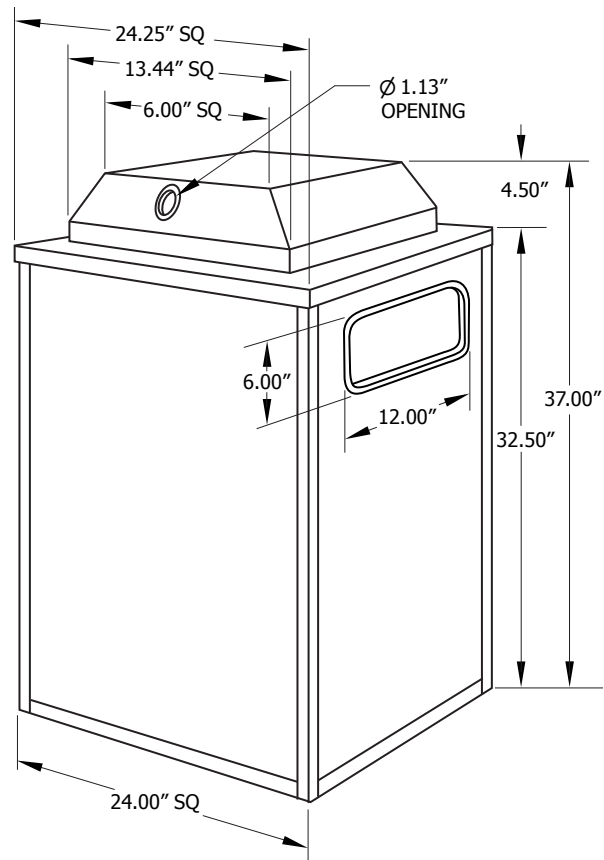

Shipping Information

Unit Wt.	Unit Shipping Wt. UPS	Unit Shipping Wt. Truck (1+ Units)	Unit Ship Size w/Pallet	Max Units per Pallet	Pallet Wt.	Total No. Pkgs	Shipping Class
185 lbs	N/A	194 lbs/unit	14 cu. ft.	N/A	N/A	1	125