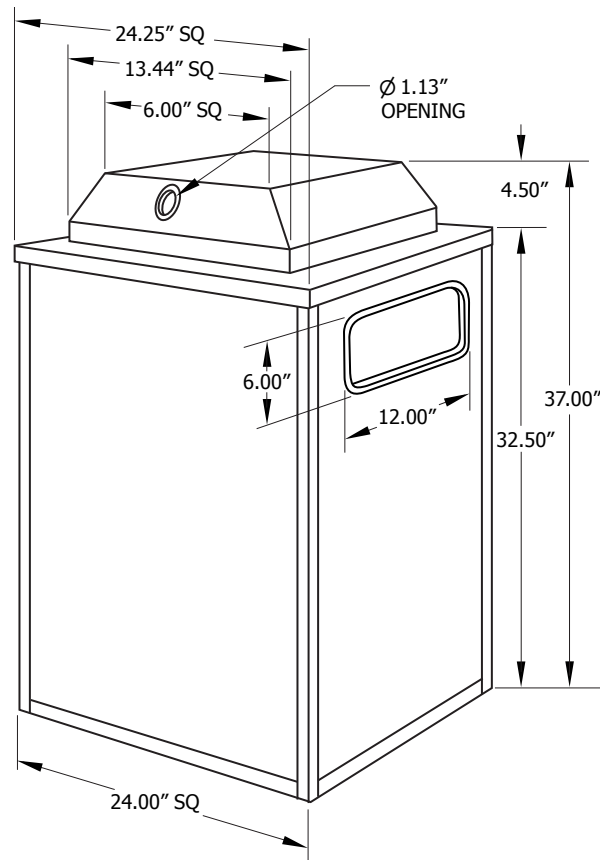

Shipping Information

Unit Wt.	Unit Shipping Wt. UPS	Unit Shipping Wt. Truck (1+ Units)	Unit Ship Size w/Pallet	Max Units per Pallet	Pallet Wt.	Total No. Pkgs	Shipping Class
185 lbs	N/A	194 lbs/unit	14 cu. ft.	N/A	N/A	1	125