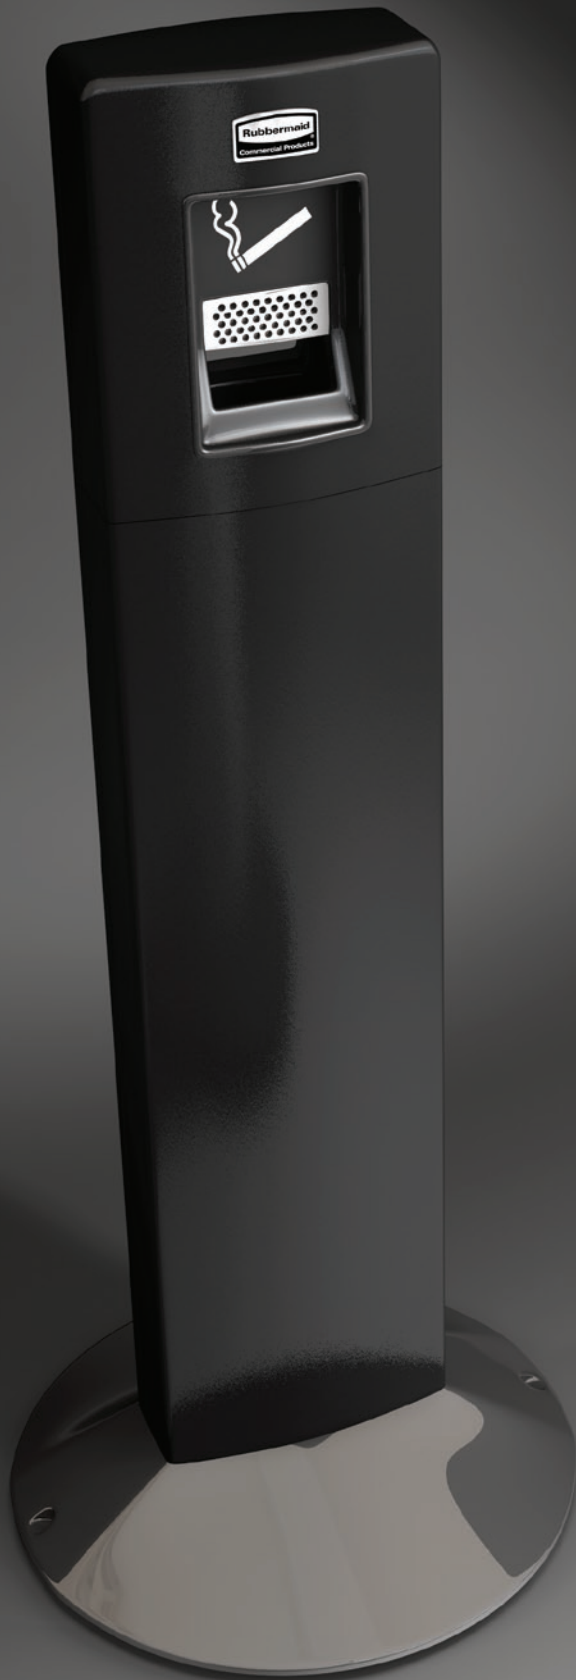

Metropolitan

SMOKERS' STATION

Smarter Smoking Management

Metropolitan Smokers' Station

Introducing Rubbermaid's patent-pending solution to smoking litter management: Metropolitan is a stylish all-metal, high capacity smokers' station.

EASY-TO-EMPTY

Hinged lid flips open to provide complete access to the 1.6 gal galvanized liner. Simply lift out liner, discard waste, and re-insert.

SECURITY FEATURES

Integrated keyed cam lock secures lid against tampering and helps reduce replacement costs.

WEIGHTED BASE AND BOLT-DOWN CAPABILITY

Base features holes for standard 3/8" lag or concrete bolts (not included) and is weighted for stability.

USER-FRIENDLY

Stainless steel snuff plates on both sides of unit.