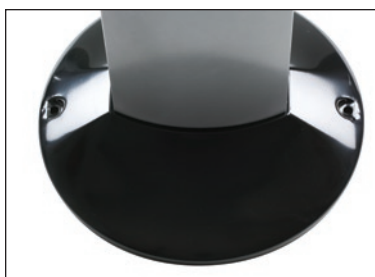

Metropolitan

SMOKERS' STATION

Smarter Smoking Management

Metropolitan Smokers' Station

Introducing Rubbermaid's patent-pending solution to smoking litter management: Metropolitan is a stylish all-metal, high capacity smokers' station.

EASY-TO-EMPTY

Hinged lid flips open to provide complete access to the 1.6 gal galvanized liner. Simply lift out liner, discard waste, and re-insert.

SECURITY FEATURES

Integrated keyed cam lock secures lid against tampering and helps reduce replacement costs.

WEIGHTED BASE AND BOLT-DOWN CAPABILITY

Base features holes for standard 3/8" lag or concrete bolts (not included) and is weighted for stability.

USER-FRIENDLY

Stainless steel snuff plates on both sides of unit.

WEATHERPROOF FINISH

Long-lasting Uni-Koat® powder coat finish.

AESTHETIC & DURABLE

All-metal construction in a slim, contemporary design (FM approved).

No.	Description	Product Dimensions	Capacity	Ship Weight	Pack	Color
R93400	Metropolitan Smokers' Station	16.8" dia x 42.8" h	1.6 gallons Approx. 1,800 cigarettes	39 lbs	1	BK, SM