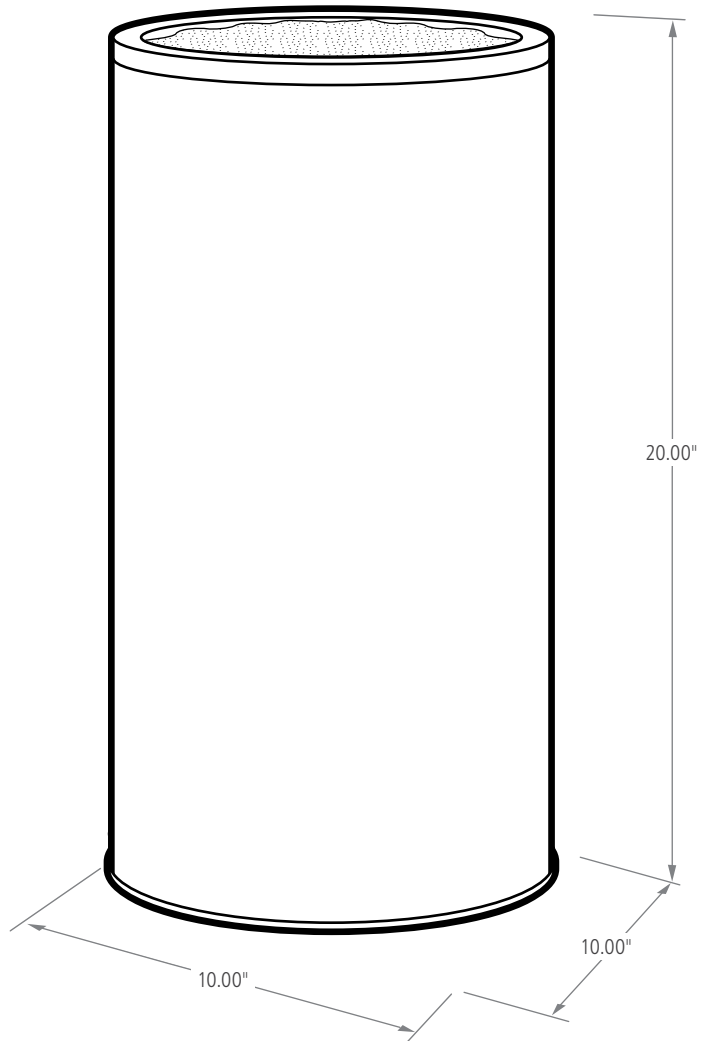

METALLIC

SAND URN

The Metallic decorative refuse container has a sleek design that blends nicely with upscale interiors. A protective vinyl trim is applied on the disposal opening to help withstand the rigors of everyday use.

FEATURES AND BENEFITS:

FEATURES

- Sand pan can be removed from Sand Urn style for easy cleaning and waste disposal
- Heavy-gauge, fire-safe steel
- Leak-proof galvanized or rigid plastic liner included to contain liquids and keep the surrounding area cleaner
- Shipped fully assembled

ADA COMPLIANT

GALLONS	LENGTH (in.)	WIDTH (in.)	HEIGHT (in.)
N/A	10.00	10.00	20.00

build your own

Indoff

SiteFurnishings.Indoff.com
(844)433-9610