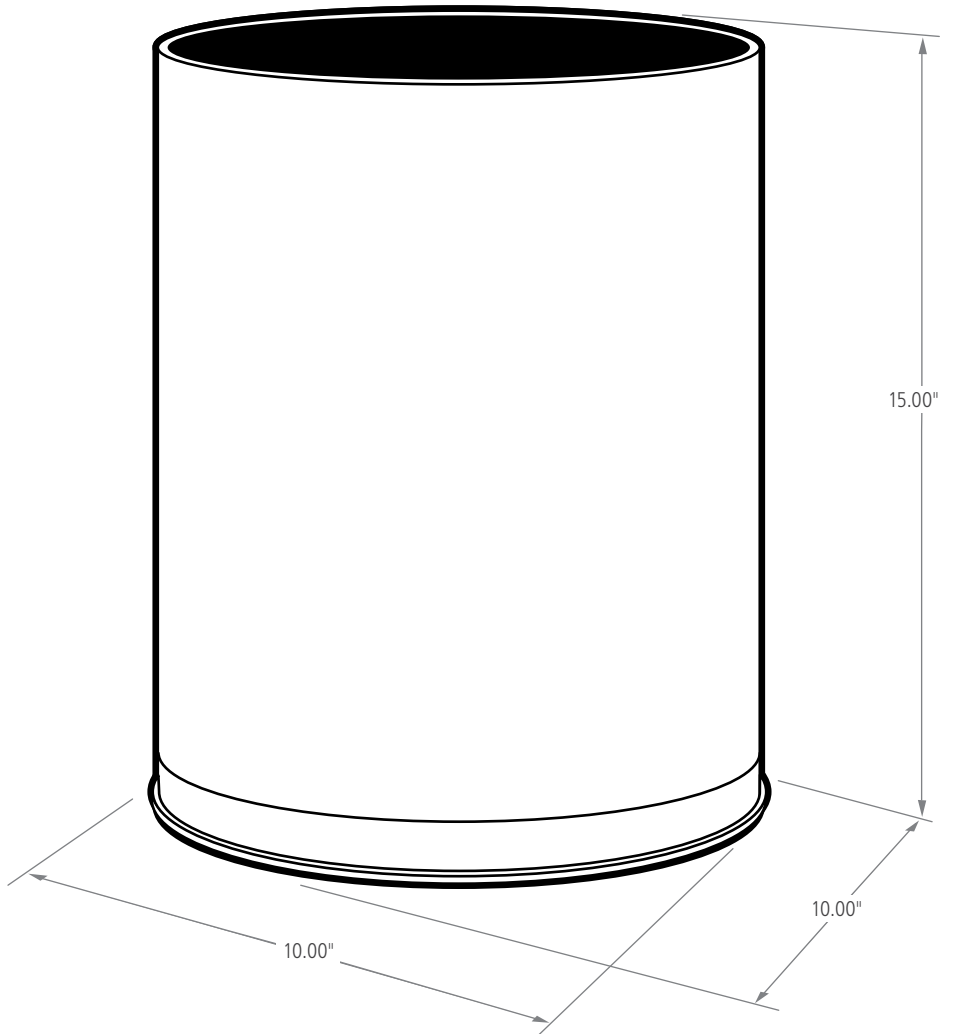

METALLIC

WASTEBASKET

The Metallic decorative refuse container has a sleek design that blends nicely with upscale interiors. A protective vinyl trim is applied on the disposal opening to help withstand the rigors of everyday use.

FEATURES AND BENEFITS:

FEATURES

- The Wastebasket style has a small design that fits easily in tight spaces
- Heavy-gauge, fire-safe steel
- Leak-proof galvanized or rigid plastic liner included to contain liquids and keep the surrounding area cleaner
- Shipped fully assembled

ADA COMPLIANT

CSFM*

GALLONS	LENGTH (in.)	WIDTH (in.)	HEIGHT (in.)
5G	10.00	10.00	15.00

build your own

Indoff

SiteFurnishings.Indoff.com
(844)433-9610