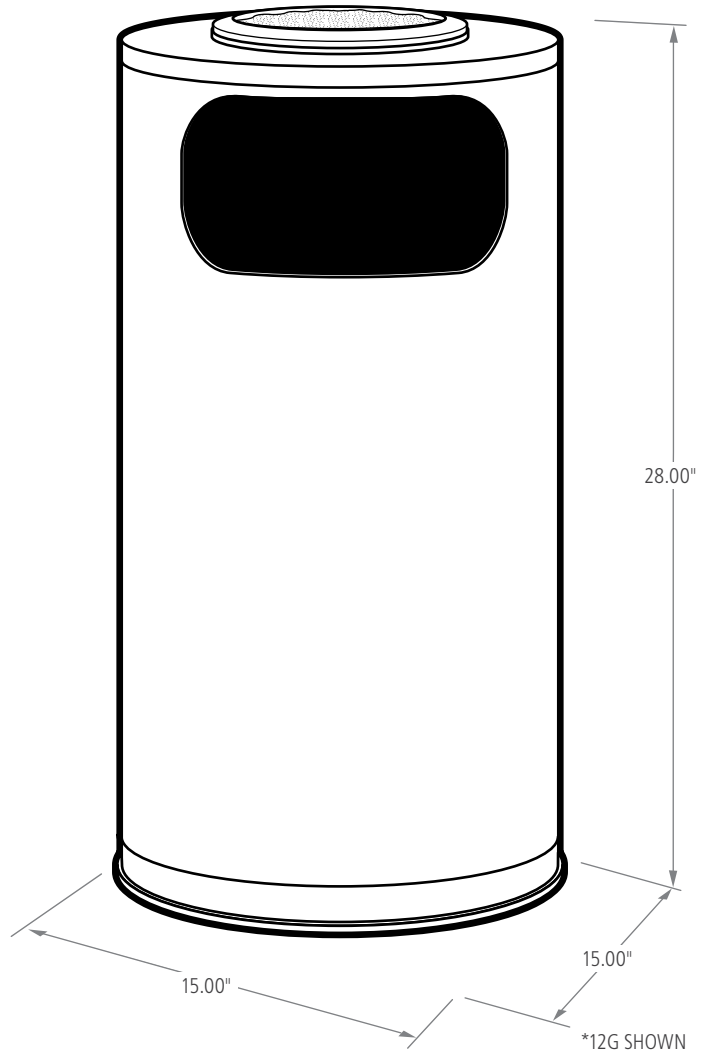

METALLIC

ASH/TRASH

The Metallic decorative refuse container has a sleek design that blends nicely with upscale interiors. A protective vinyl trim is applied on the disposal opening to help withstand the rigors of everyday use.

FEATURES AND BENEFITS:

FEATURES

- Sand pan can be removed from Ash/Trash style for easy cleaning and waste disposal
- Heavy-gauge, fire-safe steel
- Leak-proof galvanized or rigid plastic liner included to contain liquids and keep the surrounding area cleaner
- Shipped fully assembled

ADA COMPLIANT

GALLONS	LENGTH (in.)	WIDTH (in.)	HEIGHT (in.)
12G* (SHOWN)	15.00	15.00	28.00
15G	15.00	15.00	33.50

build your own

Indoff

SiteFurnishings.Indoff.com
(844)433-9610