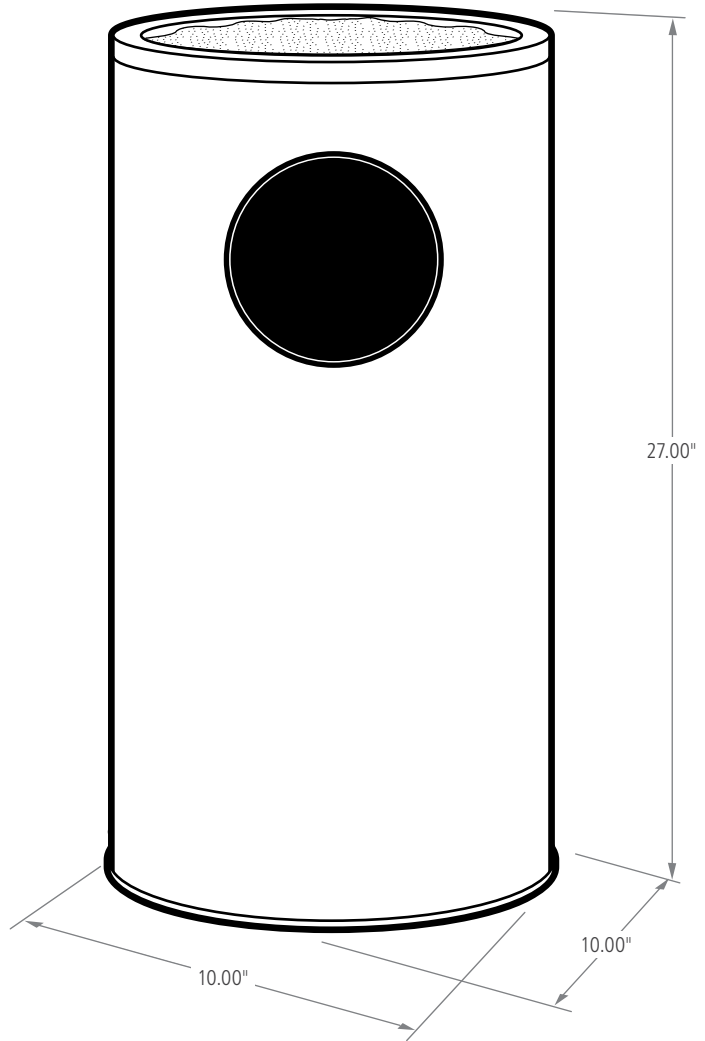

METALLIC

ASH/TRASH SLENDER

The Metallic decorative refuse container has a sleek design that blends nicely with upscale interiors. A protective vinyl trim is applied on the disposal opening to help withstand the rigors of everyday use.

FEATURES AND BENEFITS:

FEATURES

- Sand pan can be removed from Ash/Trash style for easy cleaning and waste disposal
- Heavy-gauge, fire-safe steel
- Leak-proof galvanized or rigid plastic liner included to contain liquids and keep the surrounding area cleaner
- Shipped fully assembled

ADA COMPLIANT

GALLONS	LENGTH (in.)	WIDTH (in.)	HEIGHT (in.)
3.5G	10.00	10.00	27.00

build your own

Indoff

SiteFurnishings.Indoff.com
(844)433-9610