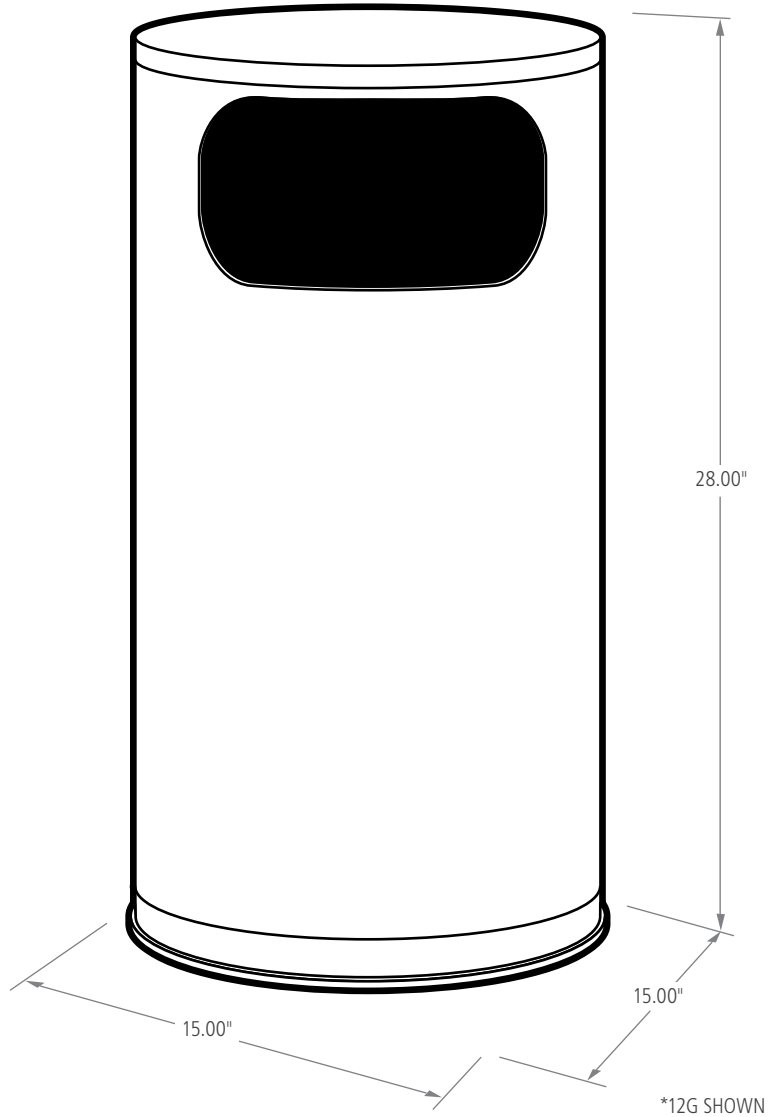

METALLIC

FLAT TOP

The Metallic decorative refuse container has a sleek design that blends nicely with upscale interiors. A protective vinyl trim is applied on the disposal opening to help withstand the rigors of everyday use.

FEATURES AND BENEFITS:

FEATURES

- Heavy-gauge, fire-safe steel
- Leak-proof galvanized or rigid plastic liner included to contain liquids and keep the surrounding area cleaner
- Shipped fully assembled

ADA COMPLIANT

GALLONS	LENGTH (in.)	WIDTH (in.)	HEIGHT (in.)
12G* (SHOWN)	15.00	15.00	28.00
15G	15.00	15.00	33.50

build your own

Indoff

SiteFurnishings.Indoff.com
(844)433-9610