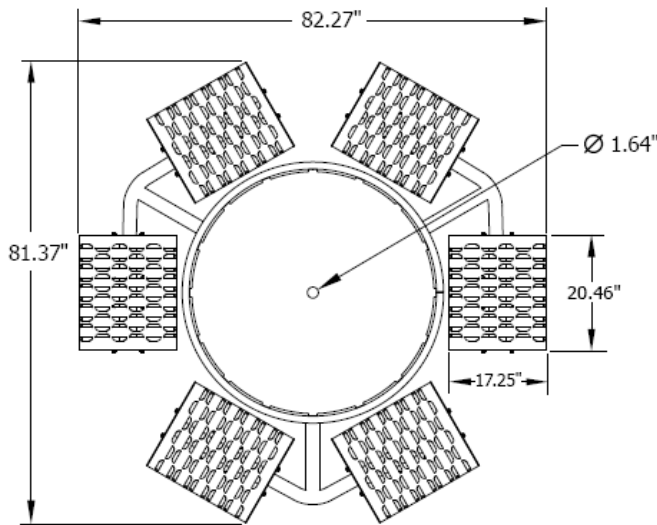

SHIPPING INFORMATION

Unit Weight	Unit Shipping Wt. UPS	Unit Shipping Wt. Truck (1+ Units)	Unit Ship Size w/Pallet	Max Units Per Pallet	Pallet Size/Wt. (48" x 48")	Total No. Pkgs.	Shipping Class
324 lbs.	N/A	385 lbs./unit	42 cu. ft.	1	50 lbs.	8	150