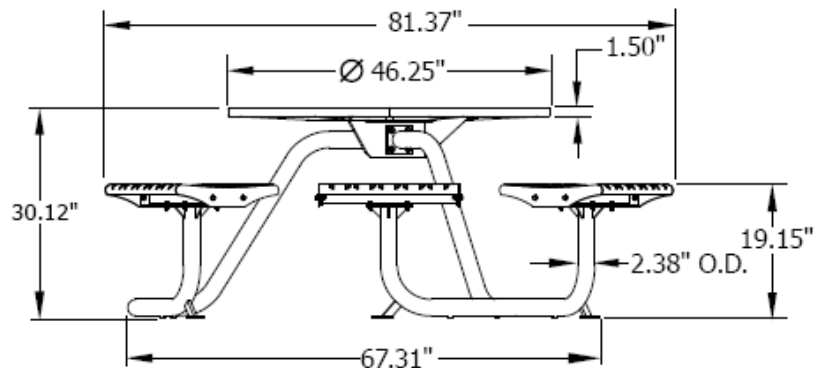

SHIPPING INFORMATION

Unit Weight	Unit Shipping Wt. UPS	Unit Shipping Wt. Truck (1+ Units)	Unit Ship Size w/Pallet	Max Units Per Pallet	Pallet Size/Wt. (48" x 48")	Total No. Pkgs.	Shipping Class
324 lbs.	N/A	385 lbs./unit	42 cu. ft.	1	50 lbs.	8	150