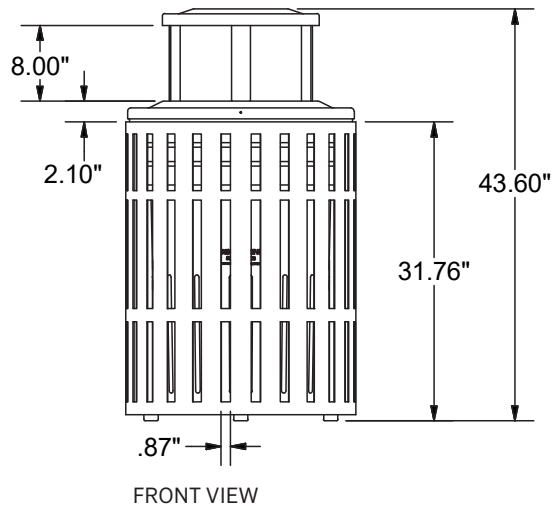

L1439AT - Latitude Trash Receptacle with Bonnet Ash Top

40-gallon steel slat receptacle with bonnet ashtray top, plastic liner and rubber feet.

Material

The 40-gallon receptacle is 43.60" tall and is composed of 12-gauge slotted steel with a .75" gap vertical slotted pattern. The bonnet ashtray top is made of 16-gauge galvanized spun steel and features a 9" diameter waste opening and 1.5" deep ashtray that comes with a supply of black beauty sand substitute. The top includes a 14" security strap and lifts off for easy trash removal.

The receptacle is designed to be portable for flexibility in placement or surface mounted using predrilled 0.38" diameter holes inside the base to prevent movement; optional corkscrew mount is available. The rubber feet are adjustable to assist in the leveling the receptacle. The reusable plastic liner is made of high-density polyethylene.

Accessories

Corkscrew Anchor A1020
 Ash Sifter SIFTER

SHIPPING INFORMATION

Unit Weight	Unit Shipping Wt. UPS	Unit Shipping Wt. Truck (1+ Units)	Unit Ship Size w/ Pallet	Max Units Per Pallet	Pallet Size/Wt. (32" X 48")	Total No. Pkgs.	Shipping Class
121 lbs.	N/A	132 lbs./unit	26.22 cu. ft.	1	50 lbs.	2	125