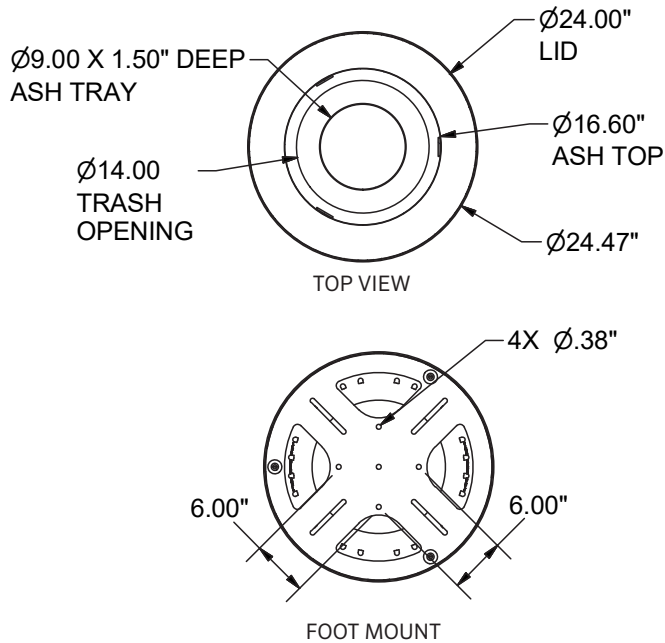

L1439AT - Latitude Trash Receptacle with Bonnet Ash Top

40-gallon steel slat receptacle with bonnet ashtray top, plastic liner and rubber feet.

Material

The 40-gallon receptacle is 43.60" tall and is composed of 12-gauge slotted steel with a .75" gap vertical slotted pattern. The bonnet ashtray top is made of 16-gauge galvanized spun steel and features a 9" diameter waste opening and 1.5" deep ashtray that comes with a supply of black beauty sand substitute. The top includes a 14" security strap and lifts off for easy trash removal.

The receptacle is designed to be portable for flexibility in placement or surface mounted using predrilled 0.38" diameter holes inside the base to prevent movement; optional corkscrew mount is available. The rubber feet are adjustable to assist in the leveling the receptacle. The reusable plastic liner is made of high-density polyethylene.

Accessories

Corkscrew Anchor A1020
 Ash Sifter SIFTER

SHIPPING INFORMATION

Unit Weight	Unit Shipping Wt. UPS	Unit Shipping Wt. Truck (1+ Units)	Unit Ship Size w/ Pallet	Max Units Per Pallet	Pallet Size/Wt. (32" X 48")	Total No. Pkgs.	Shipping Class
121 lbs.	N/A	132 lbs./unit	26.22 cu. ft.	1	50 lbs.	2	125