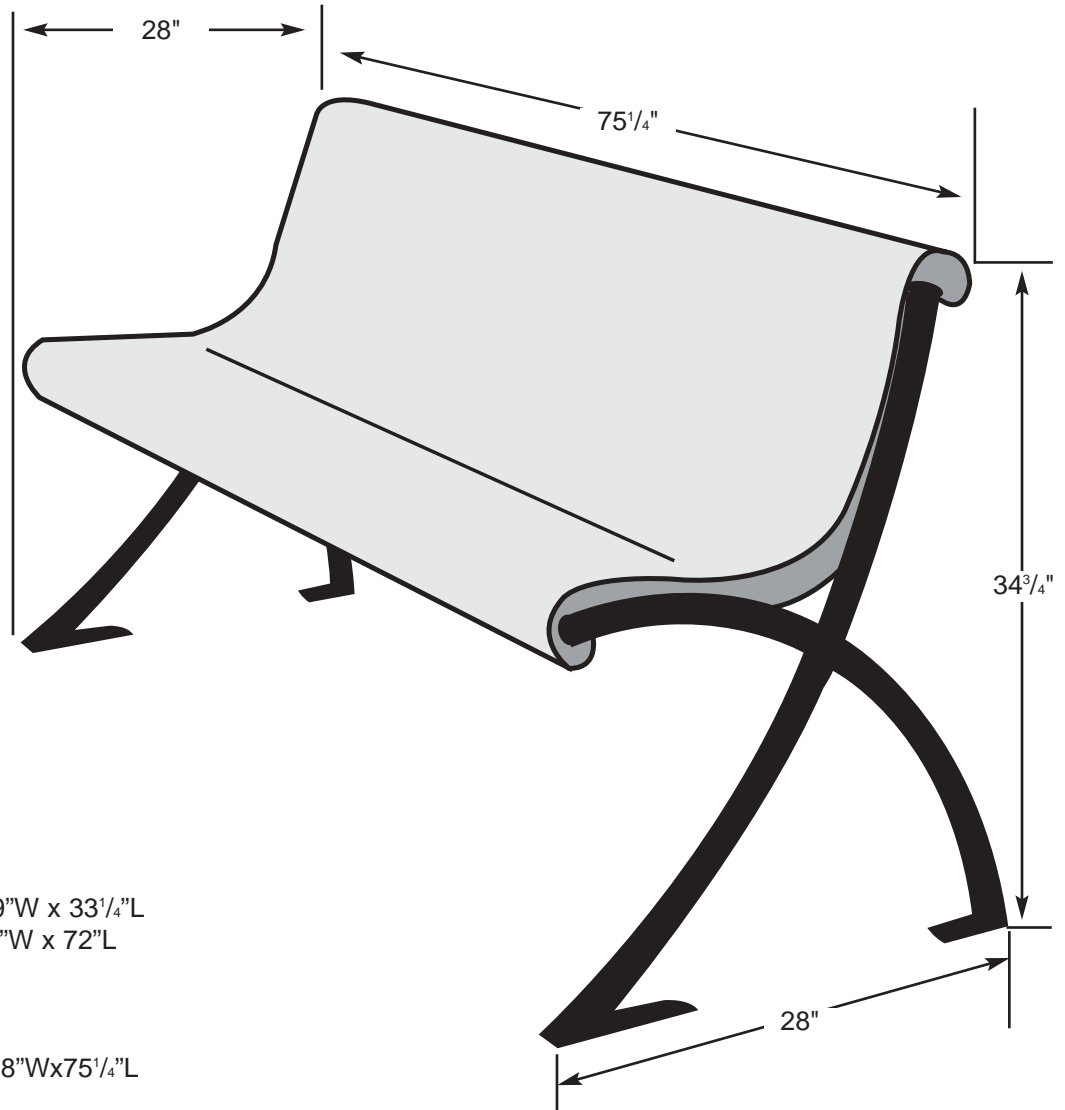

# specification sheet

**NOTE: All measurements are nominal**

**L1426- "The Web"  
bench w/open ends**

Unit Wt.: 125 lbs.

Ship. Wt.: 250 lbs.

Box Size (Support) 2 1/2"H x 29"W x 33 1/4"L

Pallet Size (Bench) 10"H x 30"W x 72"L

Cubic Feet (Support): 1.5

Cubic Feet (Bench): 13

Shipping Class: 70

Overall Dimensions: 34 3/4"H x 28"W x 75 1/4"L

**L1422- "Sunburst" bench w/open ends**

Unit Wt.: 145 lbs.

Ship. Wt.: 270 lbs.

Box Size (Support) 2 1/2"H x 29"W x 33 1/4"L

Pallet Size (Bench) 10"H x 30"W x 72"L

Cubic Feet (Support): 1.5

Cubic Feet (Bench): 13

Shipping Class: 70

Overall Dimensions: 34 3/4"H x 28"W x 75 1/4"L

**L1424- "Narrowing the Gap" bench w/open ends**

Unit Wt.: 125 lbs.

Ship. Wt.: 250 lbs.

Box Size (Support) 2 1/2"H x 29"W x 33 1/4"L

Pallet Size (Bench) 10"H x 30"W x 72"L

Cubic Feet (Support): 1.5

Cubic Feet (Bench): 13

Shipping Class: 70

Overall Dimensions: 34 3/4"H x 28"W x 75 1/4"L