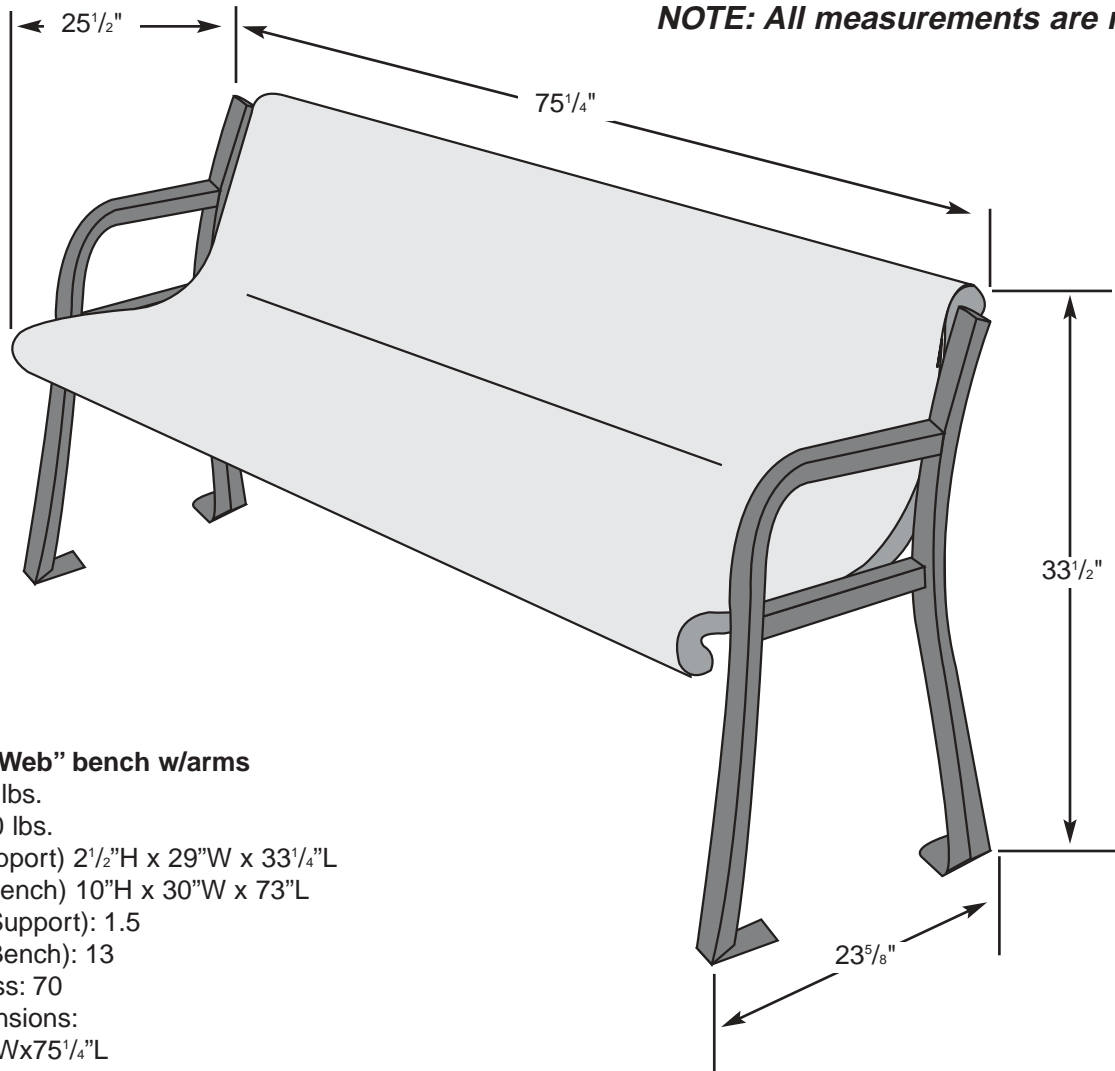

specification sheet

L1427- "The Web" bench w/arms

Unit Wt.: 135 lbs.
 Ship. Wt.: 260 lbs.
 Box Size (Support) 2 1/2"H x 29"W x 33 1/4"L
 Pallet Size (Bench) 10"H x 30"W x 73"L
 Cubic Feet (Support): 1.5
 Cubic Feet (Bench): 13
 Shipping Class: 70
 Overall Dimensions:
 33 1/2"Hx25 1/2"Wx75 1/4"L

L1423- "Sunburst" bench w/arms

Unit Wt.: 160 lbs.
 Ship. Wt.: 290 lbs.
 Box Size (Support) 2 1/2"H x 29"W x 33 1/4"L
 Pallet Size (Bench) 10"H x 30"W x 73"L
 Cubic Feet (Support): 1.5
 Cubic Feet (Bench): 13
 Shipping Class: 70
 Overall Dimensions:
 33 1/2"Hx25 1/2"Wx75 1/4"L

L1425- "Narrowing the Gap" bench w/arms

Unit Wt.: 135 lbs.
 Ship. Wt.: 260 lbs.
 Box Size (Support) 2 1/2"H x 29"W x 33 1/4"L
 Pallet Size (Bench) 10"H x 30"W x 73"L
 Cubic Feet (Support): 1.5
 Cubic Feet (Bench): 13
 Shipping Class: 70
 Overall Dimensions:
 33 1/2"Hx25 1/2"Wx75 1/4"L