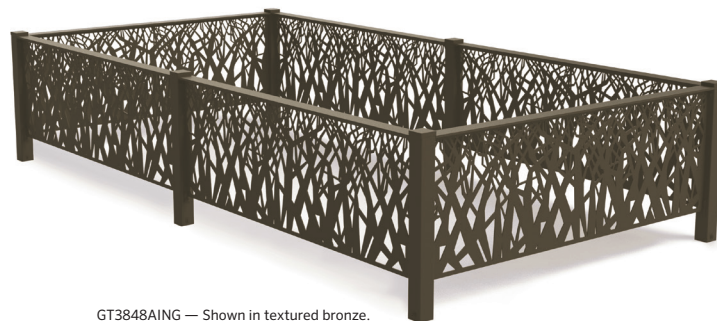

# Guardian Tree Guards

Steel

GT3848CING

Shown in textured black.

## Enhance the beauty of your green spaces and protect plantings through the use of decorative tree guards.

- 20-year limited structural warranty with 7-year finish warranty against fading
- Heavy-gauge steel construction
- Fade-resistant, powder coated steel features a state-of-the-art primer proven to prevent rusting
- 

GT3848CING — Shown in textured black.

GT3848AING — Shown in textured bronze.

#### Guardian Tree Guard — Classic Pattern

4' x 4' Inground Mount	<a href="#">GT3844CING</a>	21"H x 50"Sq. • 145 lbs.
4' x 8' Inground Mount	<a href="#">GT3848CING</a>	21"H x 50"W x 98"L • 218 lbs.