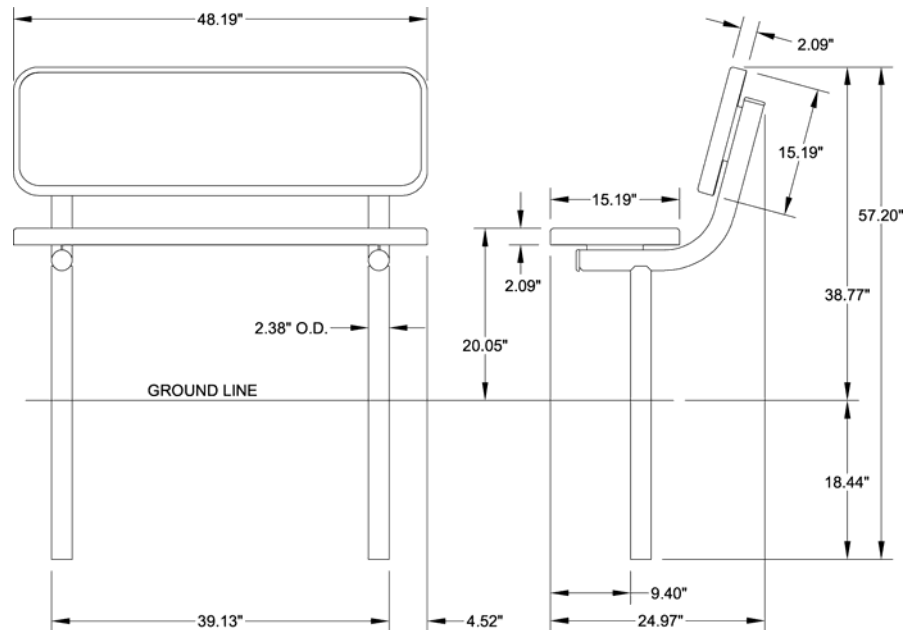

F3043 4' Expanded Metal Bench w/Wide Seat & Back Traditional Style Edge, Inground Mount Legs

specification sheet

Description

4' plastisol coated, expanded metal bench with back and inground mount legs.

Warranty

Included Items

Includes stainless steel assembly hardware.

Typical Specification

Bench shall be 48.19" in length overall with an extra wide 15.19" seat/back. Seat/back shall be 3/4 #9 expanded steel with a diamond shape pattern and feature a traditional style rounded edge. Seat/back shall be plastisol coated with an average thickness of 93 mils and finished with high-gloss patented TopCoat.

Legs shall be 2.38" OD steel tubing protected with FusionGuard rust protection and shall be finished with high-gloss powder coat. Recommendation for inground mounting: 18.44" of the leg tubing shall be installed belowground into concrete footings.