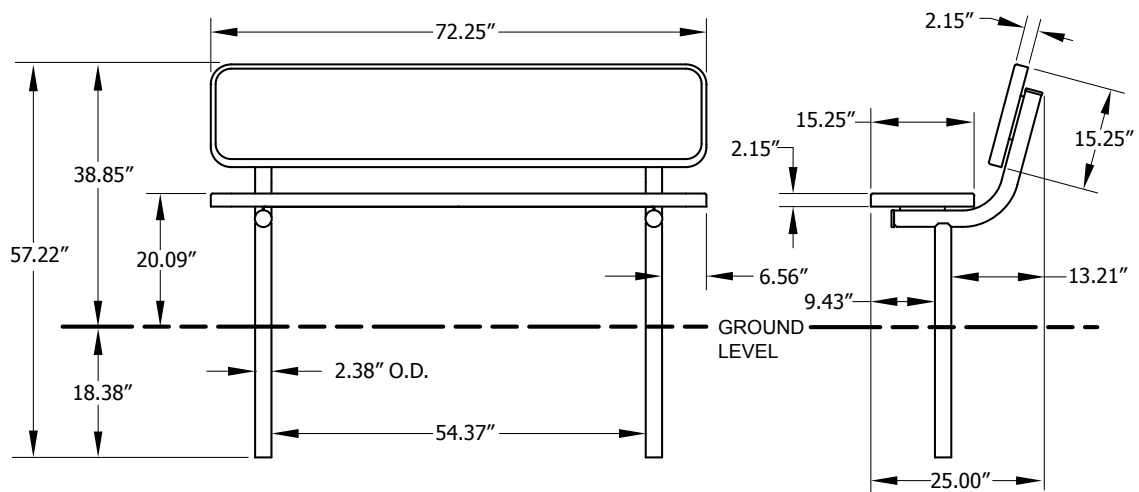

Shipping Information

Unit Wt.	Unit Shipping Wt. UPS	Unit Shipping Wt. Truck (1+ Units)	Unit Ship Size w/Pallet	Max Units per Pallet	Pallet Wt. (74" x 32")	Total No. Pkgs	Shipping Class
125 lbs	N/A	135 lbs/unit	17 cu. ft.	6	100 lbs	2	70