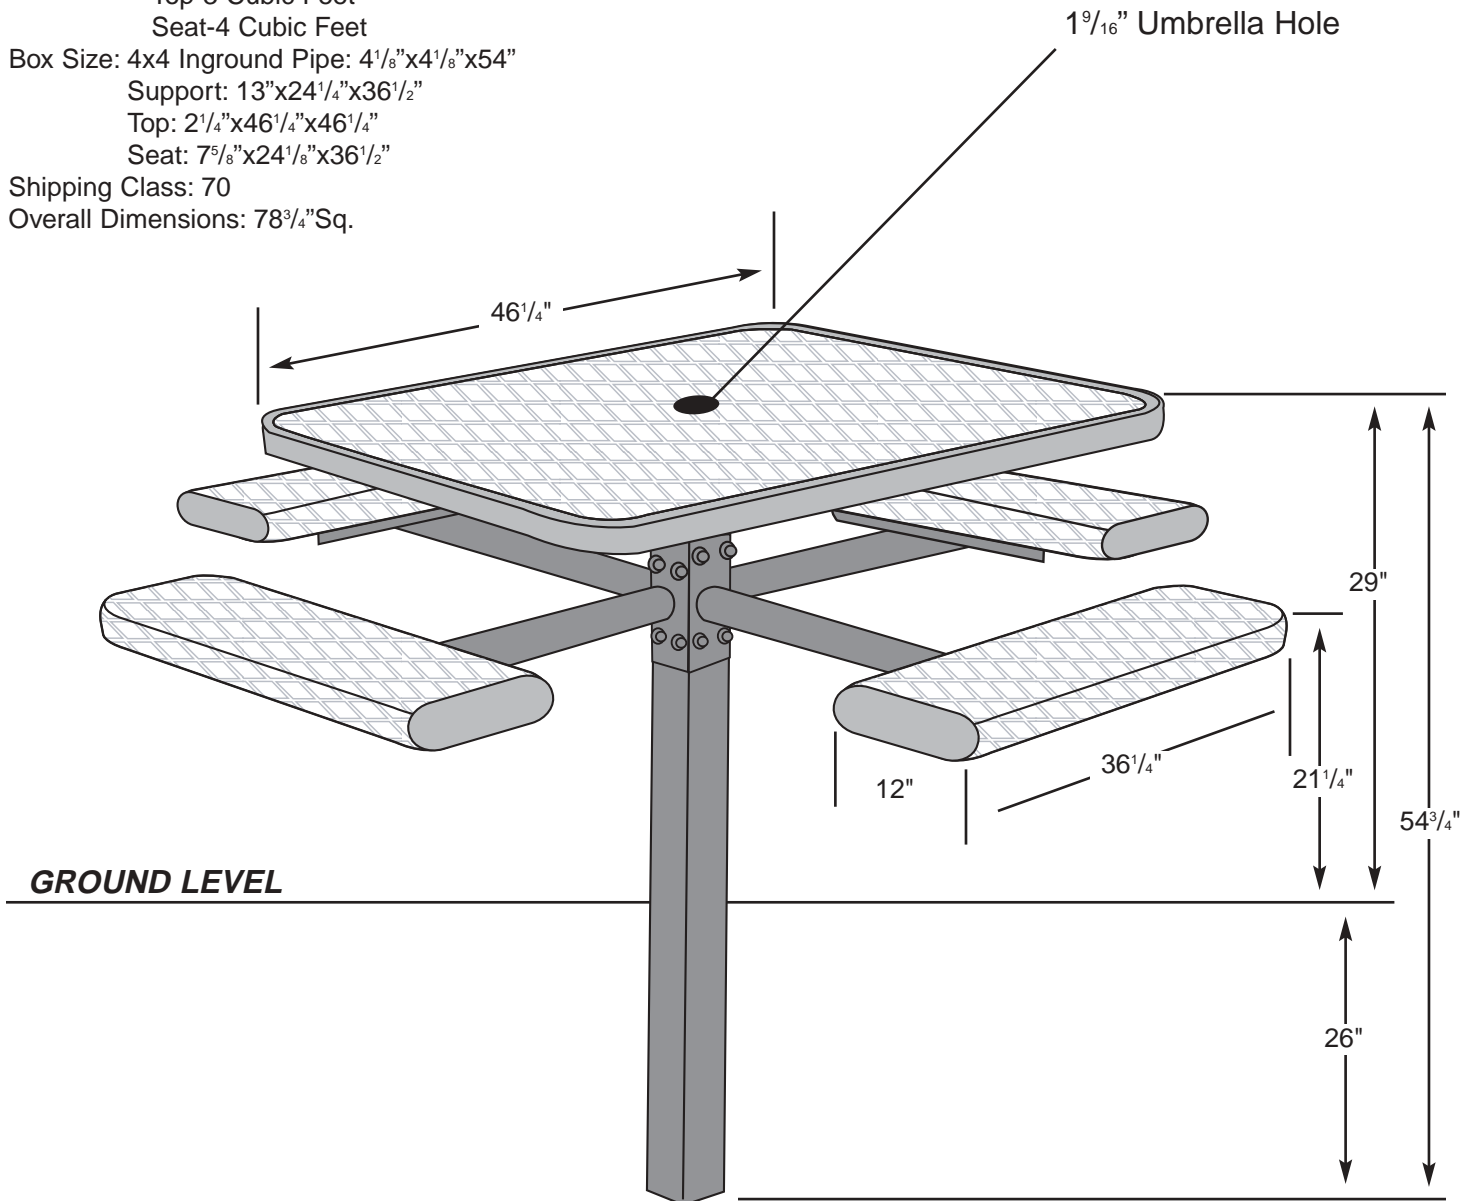

specification sheet

F1078 - 4 Rolled Seats

Unit Wt.: 345 lbs.

Ship. Wt.: 395 lbs.

Cubic Feet: 4x4 Inground Pipe-1/2 Cubic Foot

Support-7 Cubic Feet

Top-3 Cubic Feet

Seat-4 Cubic Feet

Box Size: 4x4 Inground Pipe: 4¹/₈"x4¹/₈"x54"

Support: 13"x24¹/₄"x36¹/₂"

Top: 2¹/₄"x46¹/₄"x46¹/₄"

Seat: 7⁵/₈"x24¹/₈"x36¹/₂"

Shipping Class: 70

Overall Dimensions: 78³/₄"Sq.

NOTE: All measurements are nominal