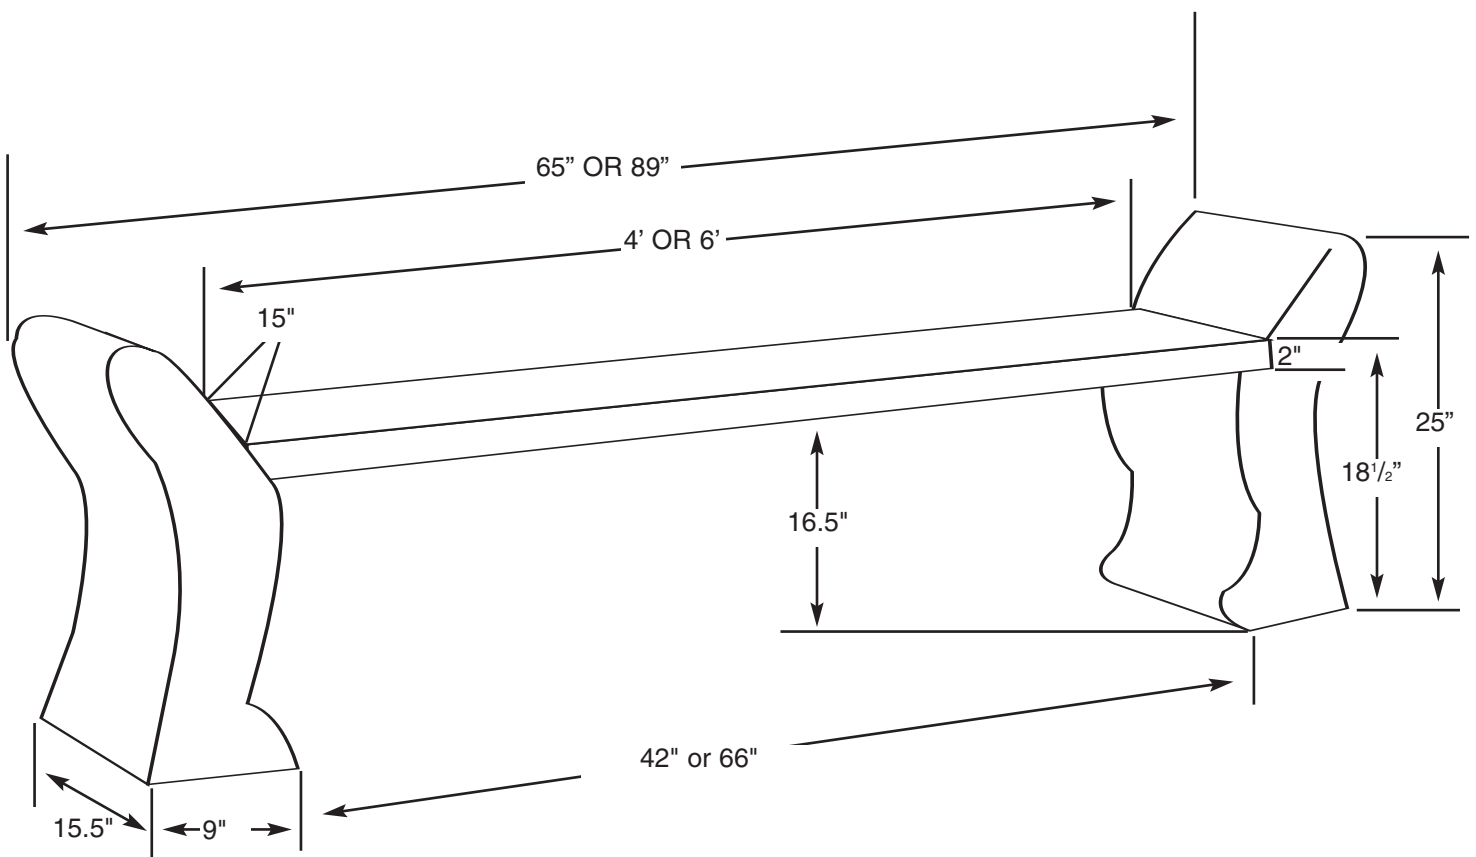

specification sheet

Indoff

SiteFurnishings.Indoff.com
(844)433-9610

EGXBEN4/6 4' or 6' Egyptian Bench

EGXBEN4 - 4' Bench

Total Unit Wt.: 284 lbs.
 Total Ship. Wt.: 336 lbs.
 Ship. Wt. (legs): 298 lbs.
 Ship. Wt. (seat): 38 lbs.
 Box for legs: 33" x 27" x 14"
 10 Cubic Feet (legs)
 Box for Seat: 5¹/₂" x 19¹/₂" x 49"
 3 Cubic Feet (seat)
 Shipping Class (legs): 70
 Shipping Class (seat): 70
 Legs ship on a 5" x 36" x 36" pallet

EGXBEN6 - 6' Bench

Total Unit Wt.: 298 lbs.
 Total Ship. Wt.: 351 lbs.
 Ship. Wt. (legs): 298 lbs.
 Ship. Wt. (seat): 53 lbs.
 Box for legs: 33" x 27" x 14"
 10 Cubic Feet (legs)
 Box for Seat: 5¹/₂" x 19¹/₂" x 75"
 5 Cubic Feet (seat)
 Shipping Class (legs): 70
 Shipping Class (seat): 70
 Legs ship on a 5" x 36" x 36" pallet