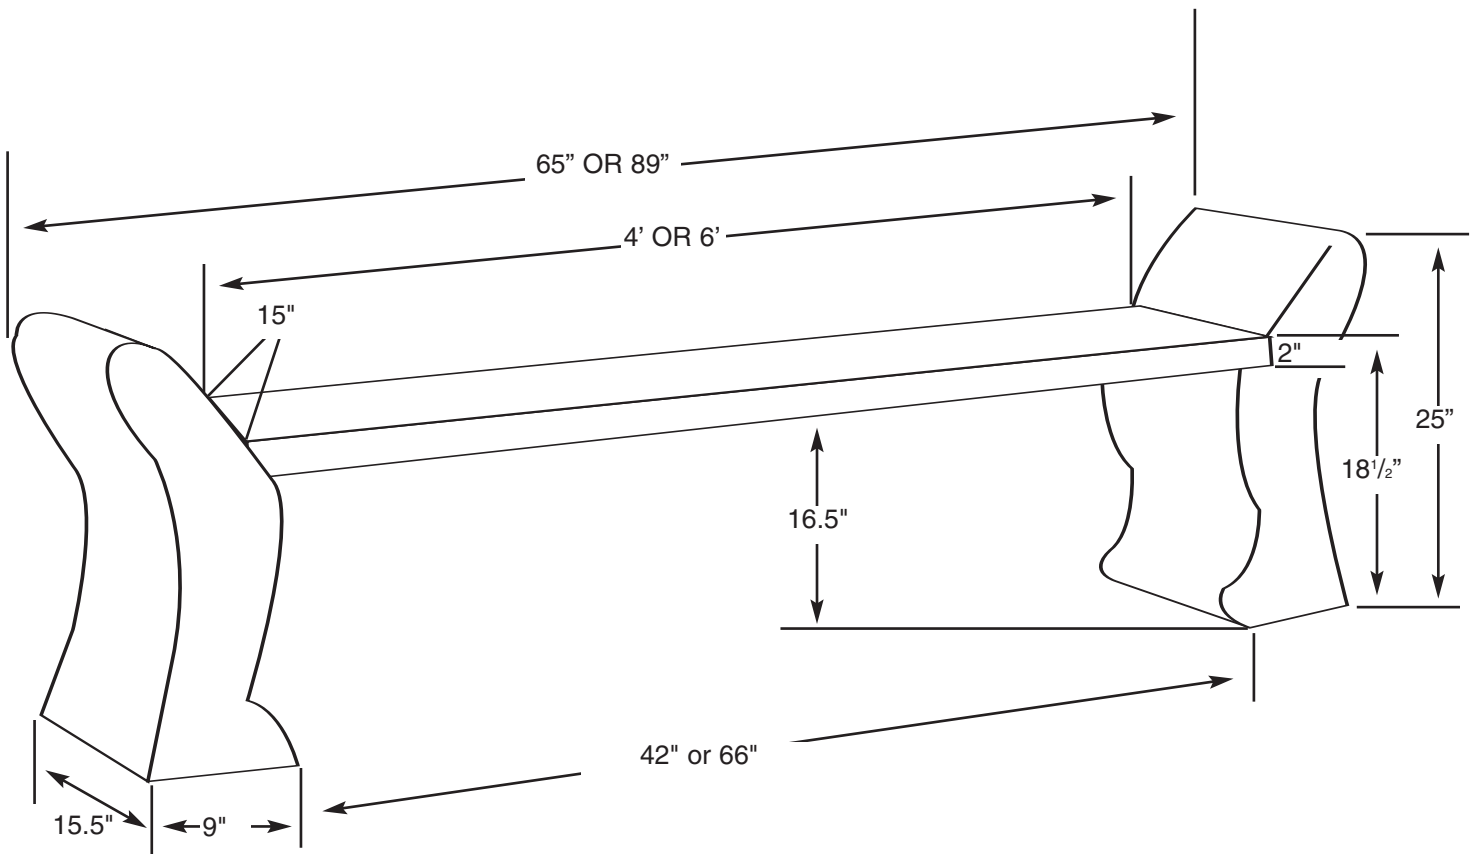

# specification sheet

## EGXBEN4/6 4' or 6' Egyptian Bench

### EGXBEN4 - 4' Bench

Total Unit Wt.: 284 lbs.  
 Total Ship. Wt.: 336 lbs.  
 Ship. Wt. (legs): 298 lbs.  
 Ship. Wt. (seat): 38 lbs.  
 Box for legs: 33" x 27" x 14"  
 10 Cubic Feet (legs)  
 Box for Seat: 5<sup>1</sup>/<sub>2</sub>" x 19<sup>1</sup>/<sub>2</sub>" x 49"  
 3 Cubic Feet (seat)  
 Shipping Class (legs): 70  
 Shipping Class (seat): 70  
 Legs ship on a 5" x 36" x 36" pallet

### EGXBEN6 - 6' Bench

Total Unit Wt.: 298 lbs.  
 Total Ship. Wt.: 351 lbs.  
 Ship. Wt. (legs): 298 lbs.  
 Ship. Wt. (seat): 53 lbs.  
 Box for legs: 33" x 27" x 14"  
 10 Cubic Feet (legs)  
 Box for Seat: 5<sup>1</sup>/<sub>2</sub>" x 19<sup>1</sup>/<sub>2</sub>" x 75"  
 5 Cubic Feet (seat)  
 Shipping Class (legs): 70  
 Shipping Class (seat): 70  
 Legs ship on a 5" x 36" x 36" pallet