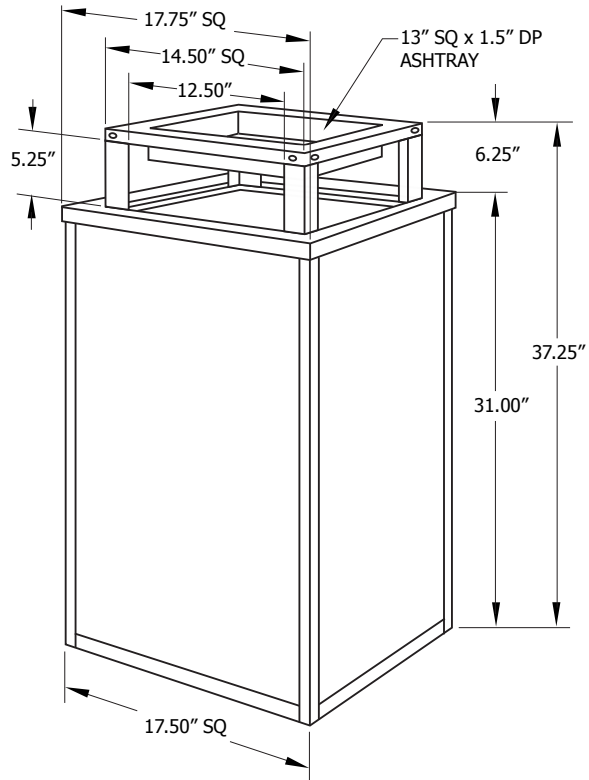

Maintenance

Maintenance-free. To clean, spray with a power washer.

Shipping Information

Unit Wt.	Unit Shipping Wt. UPS	Unit Shipping Wt. Truck (1+ Units)	Unit Ship Size w/Pallet	Max Units per Pallet	Pallet Wt.	Total No. Pkgs	Shipping Class
111 lbs	N/A	118 lbs/unit	10 cu. ft.	N/A	N/A	1	125