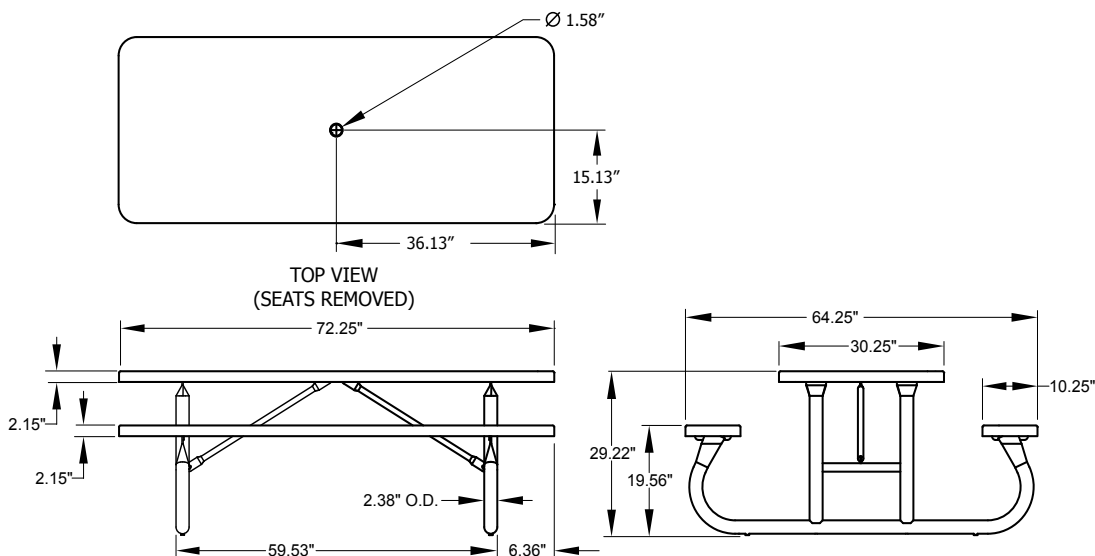

Shipping Information

Unit Wt.	Unit Shipping Wt. UPS	Unit Shipping Wt. Truck (1+ Units)	Unit Ship Size w/Pallet	Max Units per Pallet	Pallet Wt. (74" x 32")	Total No. Pkgs	Shipping Class
246 lbs	N/A	264 lbs/unit	20 cu. ft.	5	100 lbs	3	70