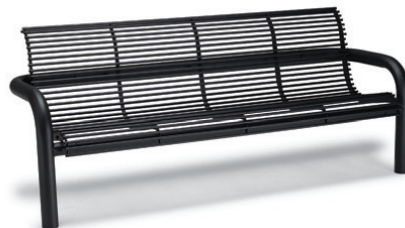

SiteFurnishings.Indoff.com
(844)433-9610
Allen Peterson

CA111C ▲

CAMDEN

Make a bold statement with the Camden collection, which will turn heads with Powder-coated color or Faux-wood for natural ambiance. The curved bends in the benches' robust framework swoop around the back of the contoured seat, and the matching tables with attached chairs reflect similar shaping. Its versatile look makes any product from the Camden collection an attractive addition to any environment.

 For Platisol version, see Contemporary series page 50.

 For recycled plastic version, see Green Valley page 86.

CAMDEN CONTINUED ▶

SiteFurnishings.Indoff.com
(844)433-9610
Allen Peterson

◀ PE7531P

TE3F31P ▼

▲ CA1111I

◀ CA1112C

◀ CA1114I

◀ CA1119C

MODEL	DESCRIPTION  SQUARE PERFORATION	WEIGHT	PRICE
CA1111C	6' Bench with back, with arms - Square perforation - Portable/Surface-mount	188 lb.	\$858.00
CA1111I	6' Bench with back, with arms - Square perforation - In-ground	185 lb.	\$852.00
MODEL	DESCRIPTION  ROUND PERFORATION	WEIGHT	PRICE
CA1116C	6' Bench with back, with arms - Round perforation - Portable/Surface-mount	188 lb.	\$858.00
CA1116I	6' Bench with back, with arms - Round perforation - In-ground	185 lb.	\$852.00
MODEL	DESCRIPTION  HORIZONTAL SLAT	WEIGHT	PRICE
CA1119C	6' Bench with back, with arms - Horizontal slat - Portable/Surface-mount	152 lb.	\$963.00
CA1119I	6' Bench with back, with arms - Horizontal slat - In-ground	149 lb.	\$957.00
MODEL	DESCRIPTION  FAUX-WOOD	WEIGHT	PRICE
CA1112C	6' Bench with back, with arms - Faux-wood - Portable/Surface-mount	152 lb.	\$963.00
CA1112I	6' Bench with back, with arms - Faux-wood - In-ground	149 lb.	\$957.00
MODEL	DESCRIPTION  ROD	WEIGHT	PRICE
CA1114C	6' Bench with back, with arms - Rod - Portable/Surface-mount	315 lb.	\$1076.00
CA1114I	6' Bench with back, with arms - Rod - In-ground	312 lb.	\$1070.00