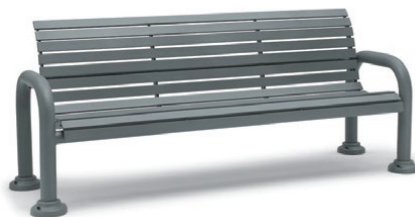

SiteFurnishings.Indoff.com
(844)433-9610
Allen Peterson

CA111C ▲

CAMDEN

Make a bold statement with the Camden collection, which will turn heads with Powder-coated color or Faux-wood for natural ambiance. The curved bends in the benches' robust framework swoop around the back of the contoured seat, and the matching tables with attached chairs reflect similar shaping. Its versatile look makes any product from the Camden collection an attractive addition to any environment.

 For Platisol version, see Contemporary series page 50.

 For recycled plastic version, see Green Valley page 86.

CAMDEN CONTINUED ▶

SiteFurnishings.Indoff.com
(844)433-9610
Allen Peterson

◀ PE7531P

TE3F31P ▼

▲ CA1111I

◀ CA1112C

◀ CA1114I

◀ CA1119C

MODEL	DESCRIPTION  SQUARE PERFORATION	WEIGHT	PRICE
CA1111C	6' Bench with back, with arms - Square perforation - Portable/Surface-mount	188 lb.	\$858.00
CA1111I	6' Bench with back, with arms - Square perforation - In-ground	185 lb.	\$852.00
MODEL	DESCRIPTION  ROUND PERFORATION	WEIGHT	PRICE
CA1116C	6' Bench with back, with arms - Round perforation - Portable/Surface-mount	188 lb.	\$858.00
CA1116I	6' Bench with back, with arms - Round perforation - In-ground	185 lb.	\$852.00
MODEL	DESCRIPTION  HORIZONTAL SLAT	WEIGHT	PRICE
CA1119C	6' Bench with back, with arms - Horizontal slat - Portable/Surface-mount	152 lb.	\$963.00
CA1119I	6' Bench with back, with arms - Horizontal slat - In-ground	149 lb.	\$957.00
MODEL	DESCRIPTION  FAUX-WOOD	WEIGHT	PRICE
CA1112C	6' Bench with back, with arms - Faux-wood - Portable/Surface-mount	152 lb.	\$963.00
CA1112I	6' Bench with back, with arms - Faux-wood - In-ground	149 lb.	\$957.00
MODEL	DESCRIPTION  ROD	WEIGHT	PRICE
CA1114C	6' Bench with back, with arms - Rod - Portable/Surface-mount	315 lb.	\$1076.00
CA1114I	6' Bench with back, with arms - Rod - In-ground	312 lb.	\$1070.00