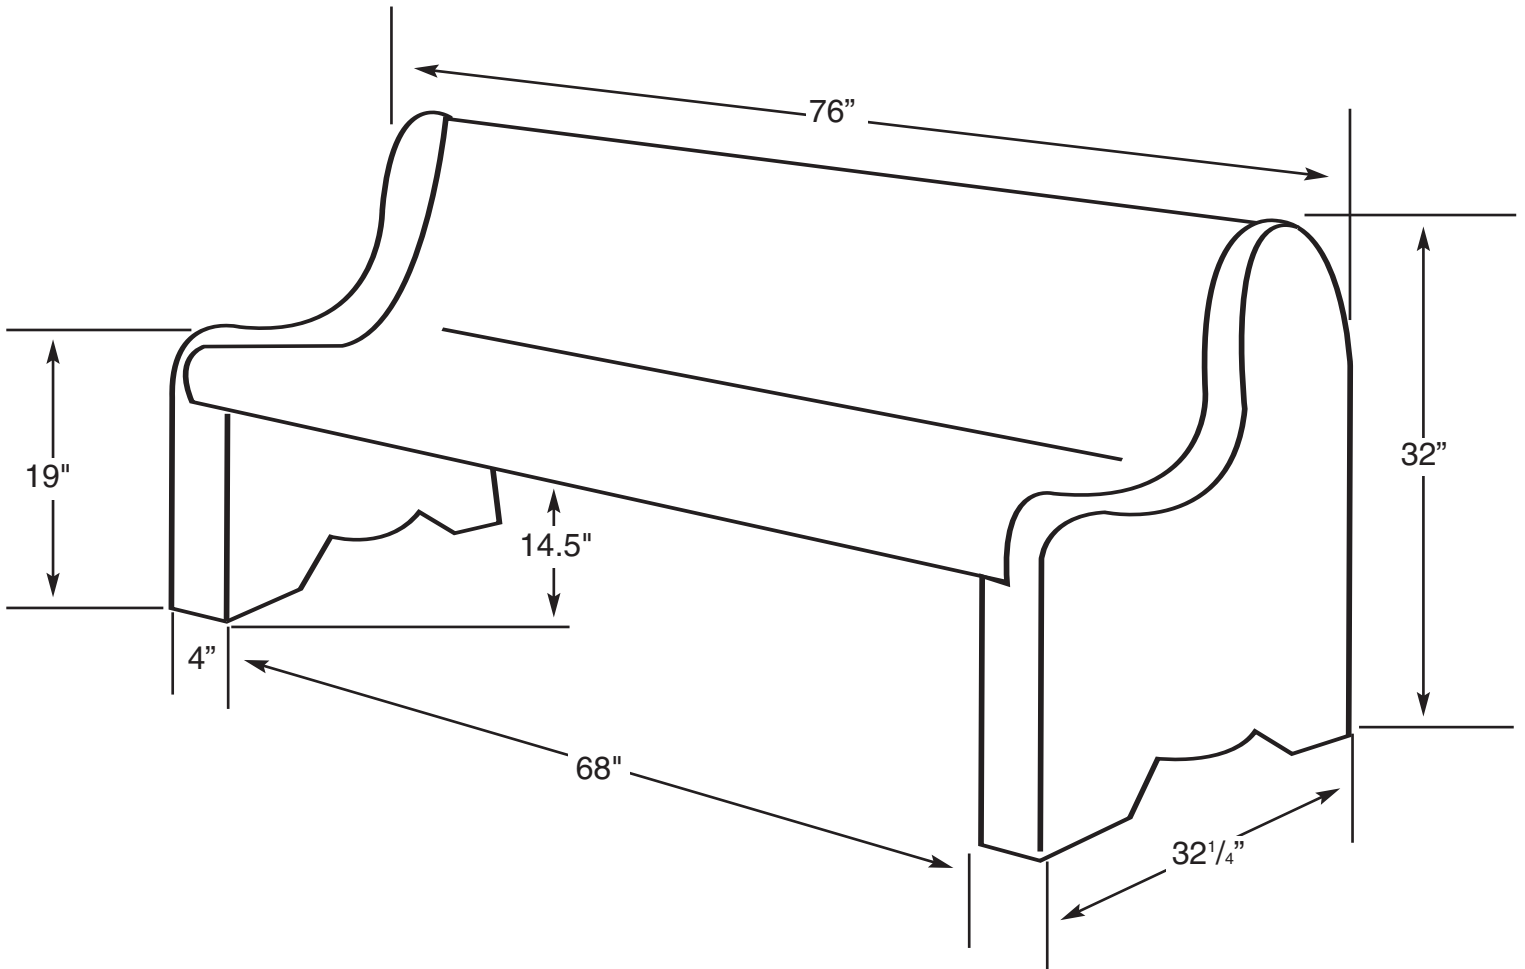

specification sheet

SiteFurnishings.Indoff.com
(844)433-9610

CRWCBEN6/CRNCBEN6 6' Crescent Bench

CRWCBEN6 - "The Web" 6' bench

Unit Wt.: 402 lbs.
Ship. Wt.: (Total) 447 lbs.
Legs: 332 lbs.
Seat: 115 lbs.

Box Size:

Legs: 20" x 35" x 36"
Seat: 10" x 32 1/2" x 74 1/2"

Cubic Feet:

Legs: 17
Seat: 14

Ship Class:

Legs: 70
Seat: 70

* Legs are shipped on a 36" x 36" pallet

CRNCBEN6 - "Narrowing the Gap" 6' bench

Unit Wt.: 402 lbs.
Ship. Wt.: (Total) 447 lbs.
Legs: 332 lbs.
Seat: 115 lbs.

Box Size:

Legs: 20" x 35" x 36"
Seat: 10" x 32 1/2" x 74 1/2"

Cubic Feet:

Legs: 17
Seat: 14

Ship Class:

Legs: 70
Seat: 70

* Legs are shipped on a 36" x 36" pallet