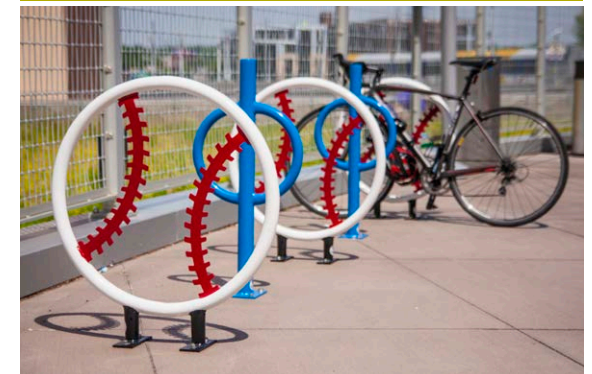

BIKE RACKS

STANDARD RACKS

VERTICAL RACKS

SPECIALTY

2-TIER RACKS

WE CUSTOMIZE