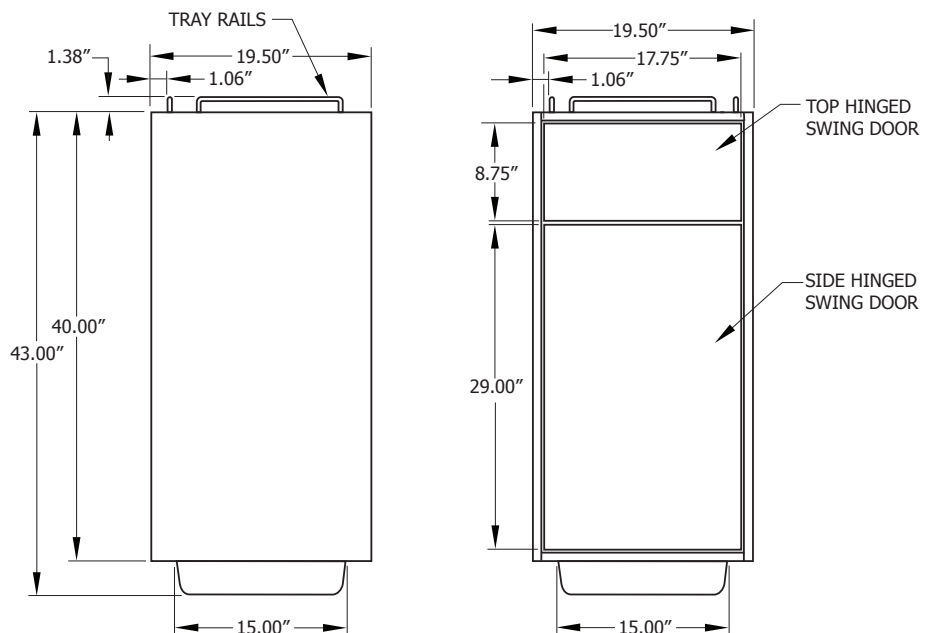

Shipping Information

Unit Wt.	Unit Shipping Wt. UPS	Unit Shipping Wt. Truck (1+ Units)	Unit Ship Size w/Pallet	Max Units per Pallet	Pallet Wt.	Total No. Pkgs	Shipping Class
92 lbs	N/A	111 lbs/unit	10 cu. ft.	N/A	N/A	1	110