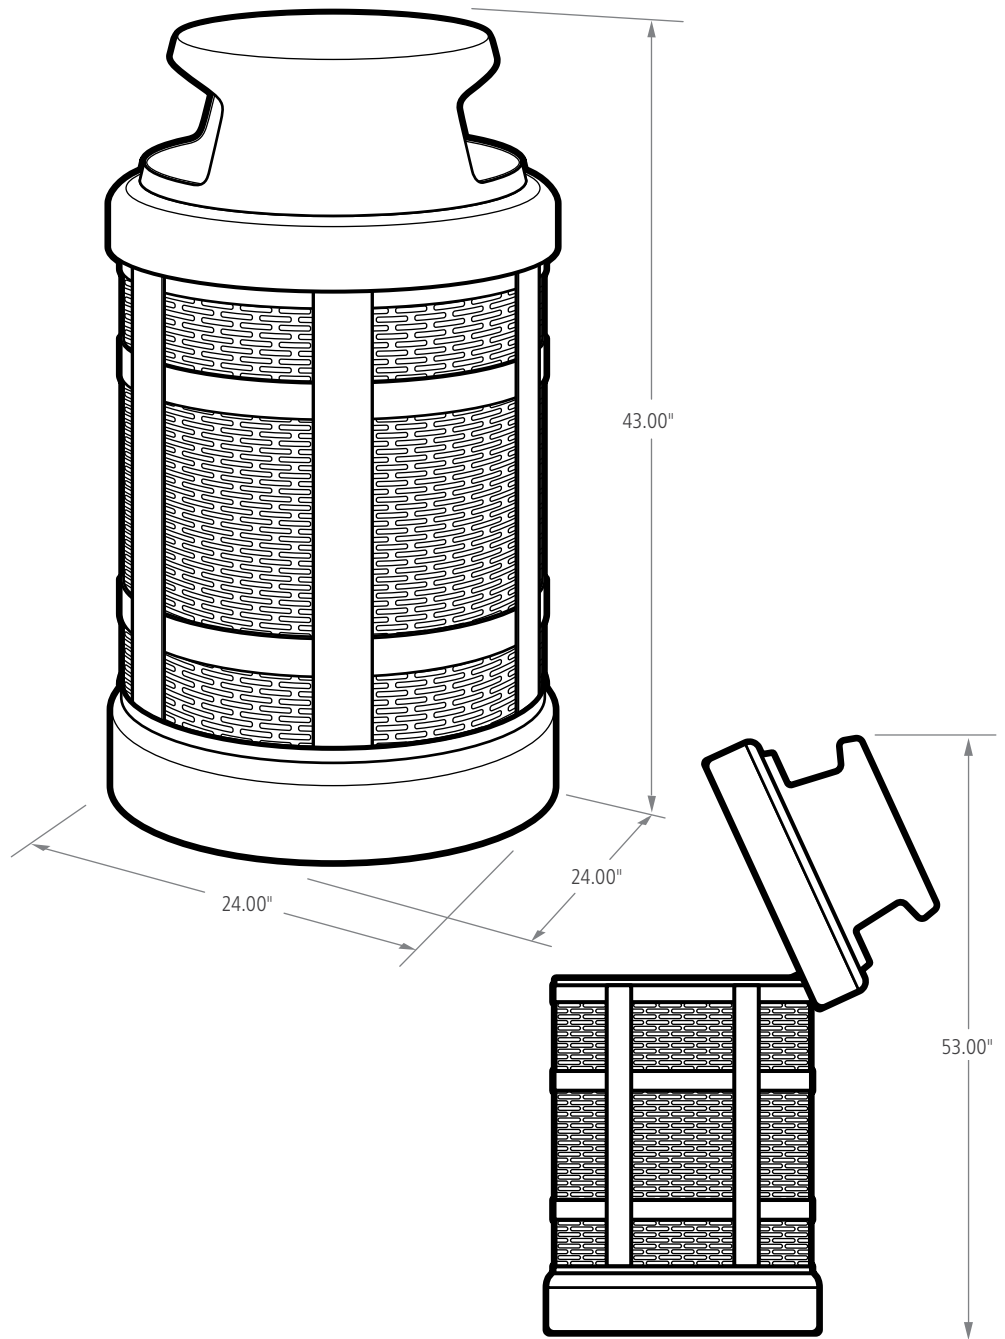

ARCHITEK®

CANOPY TOP

With its clean, contoured lines and multidimensional design, the Architek® decorative refuse container is an ideal fit for contemporary and upscale outdoor environments.

FEATURES AND BENEFITS:

FEATURES

- The Canopy Top style offers protection against the elements
- Hinged lid enables easy waste removal
- Heavy-gauge, fire-safe galvanized steel
- Durable powder coat finish withstands severe weather and resists fading even when exposed to harsh UV rays
- Adjustable leg levelers create stability on uneven surfaces
- Shipped fully assembled

ADA COMPLIANT

GALLONS	LENGTH (in.)	WIDTH (in.)	HEIGHT (in.)	OPEN HEIGHT (in.)
38G	24.00	24.00	43.00	53.00

Indoff

SiteFurnishings.Indoff.com
(844)433-9610