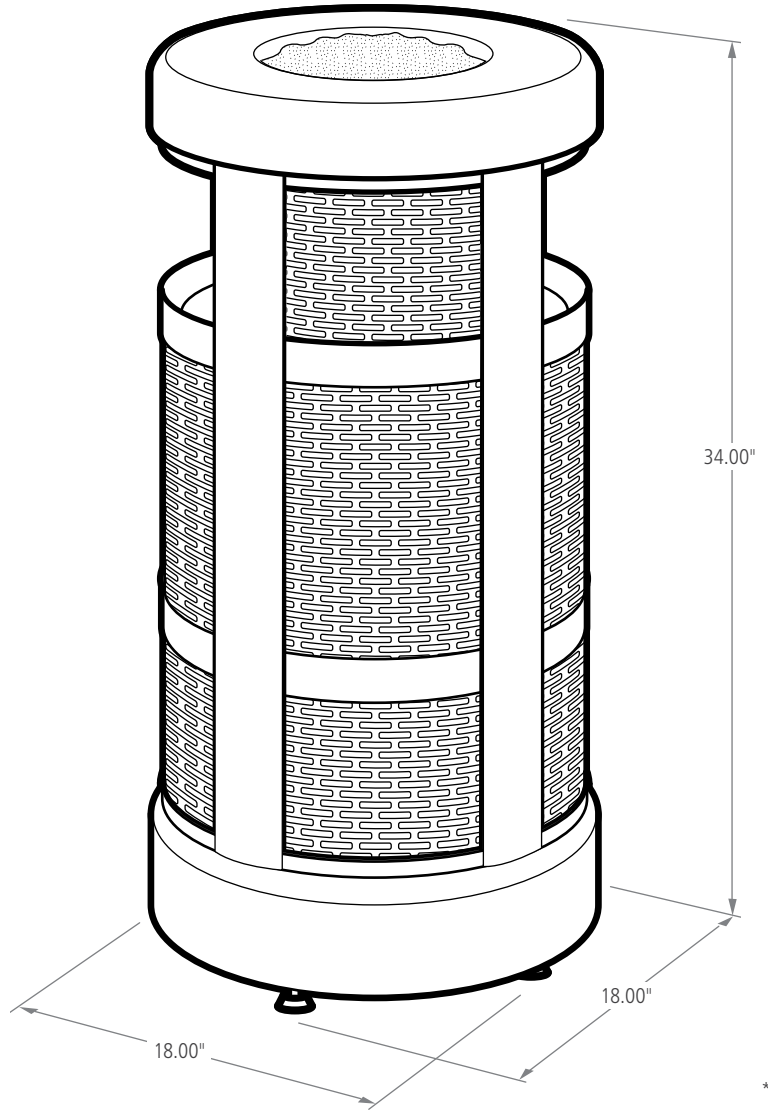

ARCHITEK®

FLAT TOP WITH SAND URN

With its clean, contoured lines and multidimensional design, the Architek® decorative refuse container is an ideal fit for contemporary and upscale outdoor environments.

FEATURES AND BENEFITS:

FEATURES

- Heavy-gauge, fire-safe galvanized steel
- Leak-proof rigid plastic liner included to contain liquids and keep the surrounding area cleaner
- Durable powder coat finish withstands severe weather and resists fading even when exposed to harsh UV rays
- Adjustable leg levelers create stability on uneven surfaces
- Shipped fully assembled

ADA COMPLIANT

* 17G SHOWN

GALLONS	LENGTH (in.)	WIDTH (in.)	HEIGHT (in.)
17G* (SHOWN)	18.00	18.00	34.00
5G	12.00	12.00	24.00

SiteFurnishings.Indoff.com
(844)433-9610

Indoff