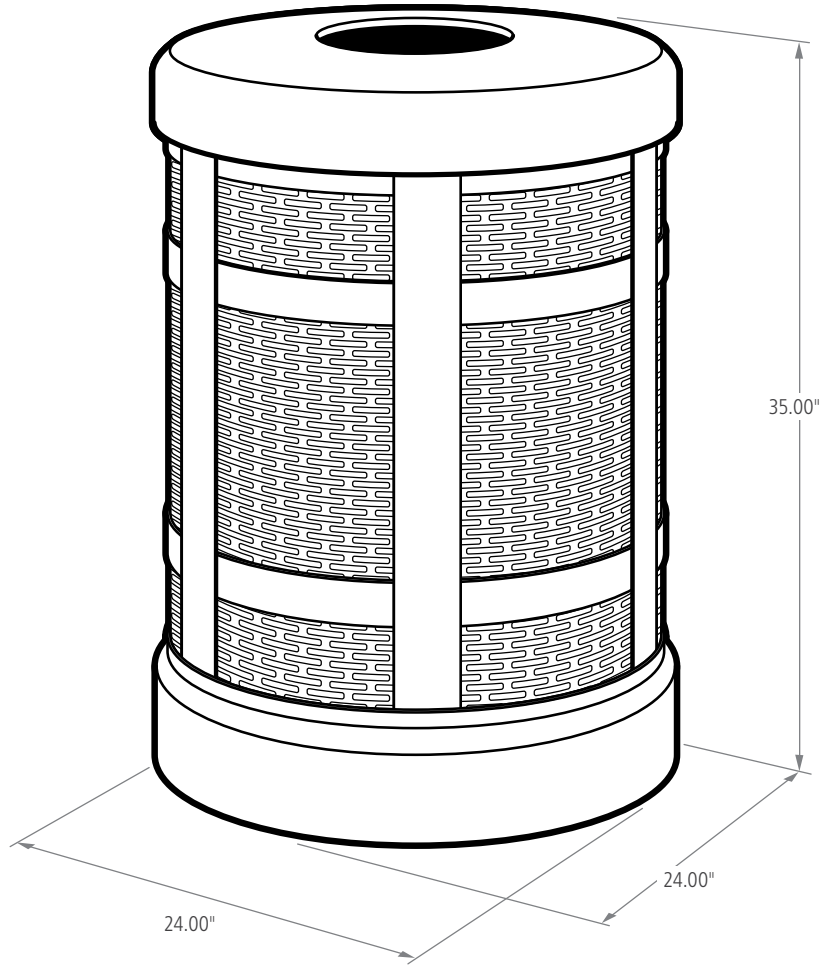

ARCHITEK®

OPEN TOP

With its clean, contoured lines and multidimensional design, the Architek® decorative refuse container is an ideal fit for contemporary and upscale outdoor environments.

FEATURES AND BENEFITS:

FEATURES

- The Open Top style has a large opening for easy waste disposal
- Heavy-gauge, fire-safe galvanized steel
- Leak-proof rigid plastic liner included to contain liquids and keep the surrounding area cleaner
- Durable powder coat finish withstands severe weather and resists fading even when exposed to harsh UV rays
- Adjustable leg levelers create stability on uneven surfaces
- Shipped fully assembled

ADA COMPLIANT

Indoff

SiteFurnishings.Indoff.com
(844)433-9610

GALLONS	LENGTH (in.)	WIDTH (in.)	HEIGHT (in.)
38G	24.00	24.00	35.00