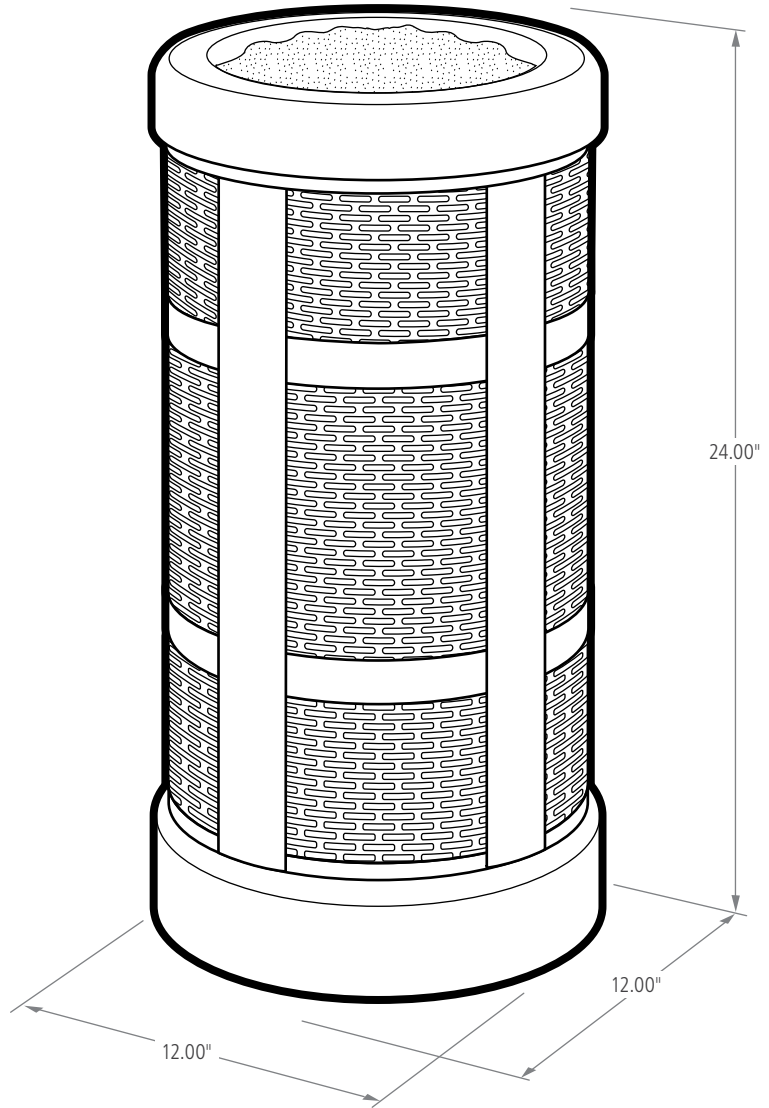

ARCHITEK®

SAND URN

With its clean, contoured lines and multidimensional design, the Architek® decorative refuse container is an ideal fit for contemporary and upscale outdoor environments.

FEATURES AND BENEFITS:

FEATURES

- Sand pan can be removed from the Sand Urn style for easy cleaning and waste disposal
- Heavy-gauge, fire-safe galvanized steel
- Durable powder coat finish withstands severe weather and resists fading even when exposed to harsh UV rays
- Adjustable leg levelers create stability on uneven surfaces
- Shipped fully assembled

ADA COMPLIANT

Indoff

SiteFurnishings.Indoff.com
(844)433-9610

GALLONS	LENGTH (in.)	WIDTH (in.)	HEIGHT (in.)
N/A	12.00	12.00	24.00