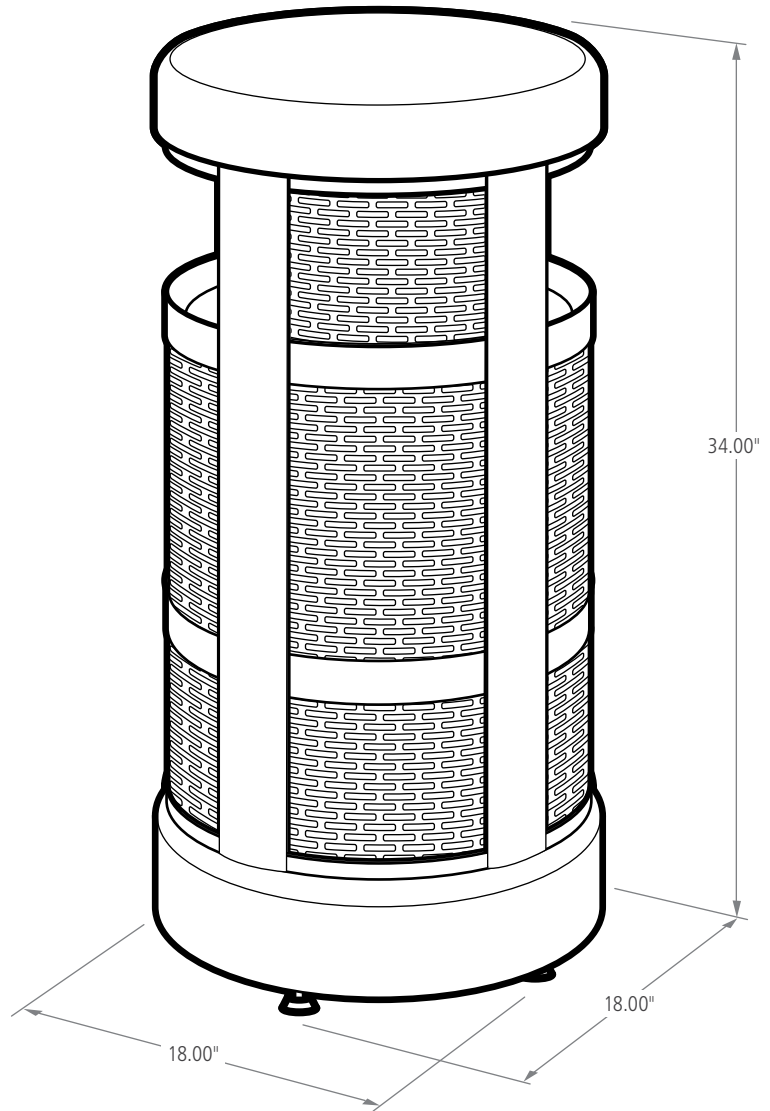

ARCHITEK®

FLAT TOP

With its clean, contoured lines and multidimensional design, the Architek® decorative refuse container is an ideal fit for contemporary and upscale outdoor environments.

FEATURES AND BENEFITS:

FEATURES

- Heavy-gauge, fire-safe galvanized steel
- Leak-proof rigid plastic liner included to contain liquids and keep the surrounding area cleaner
- Durable powder coat finish withstands severe weather and resists fading even when exposed to harsh UV rays
- Adjustable leg levelers create stability on uneven surfaces
- Shipped fully assembled

ADA COMPLIANT

SiteFurnishings.Indoff.com
(844)433-9610

Indoff

GALLONS	LENGTH (in.)	WIDTH (in.)	HEIGHT (in.)
17G	18.00	18.00	34.00