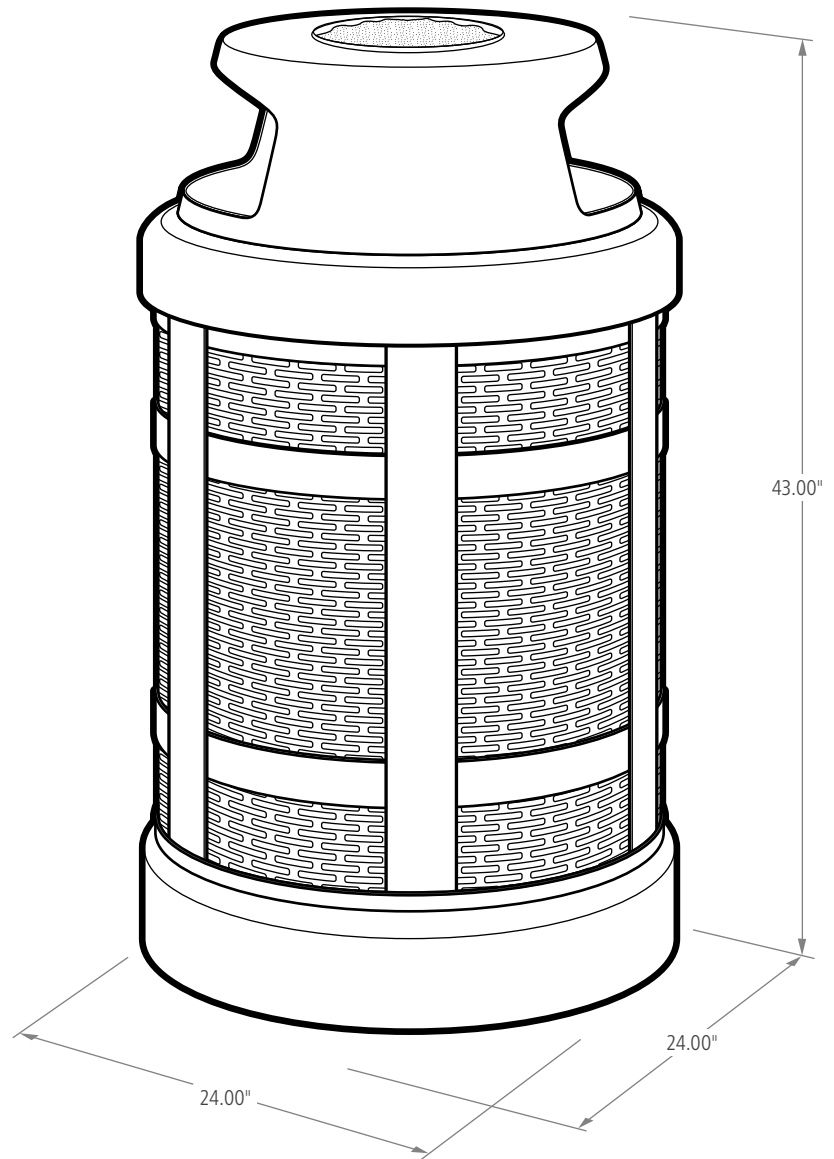

ARCHITEK®

CANOPY TOP WITH SAND URN

With its clean, contoured lines and multidimensional design, the Architek® decorative refuse container is an ideal fit for contemporary and upscale outdoor environments.

FEATURES AND BENEFITS:

FEATURES

- The Canopy Top style offers protection against the elements
- Heavy-gauge, fire-safe galvanized steel
- Leak-proof rigid plastic liner included to contain liquids and keep the surrounding area cleaner
- Durable powder coat finish withstands severe weather and resists fading even when exposed to harsh UV rays
- Adjustable leg levelers create stability on uneven surfaces
- Shipped fully assembled

ADA COMPLIANT

SiteFurnishings.Indoff.com
(844) 433-9610
Allen Peterson

GALLONS	LENGTH (in.)	WIDTH (in.)	HEIGHT (in.)
38G	24.00	24.00	43.00

build your own ▶ rubbermaidcommercial.com/customize