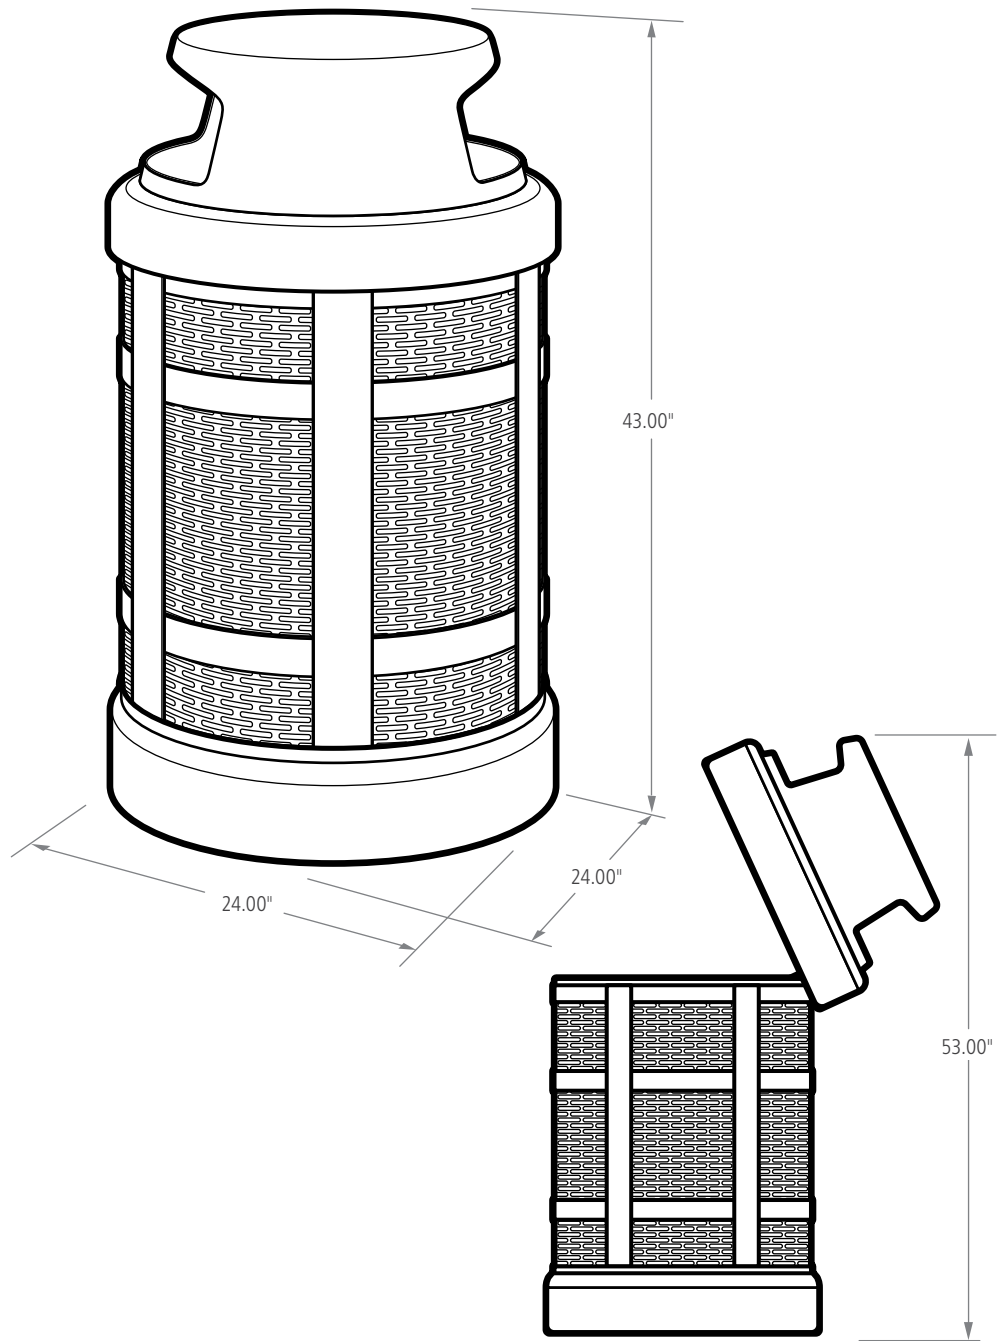

ARCHITEK®

CANOPY TOP

With its clean, contoured lines and multidimensional design, the Architek® decorative refuse container is an ideal fit for contemporary and upscale outdoor environments.

FEATURES AND BENEFITS:

FEATURES

- The Canopy Top style offers protection against the elements
- Hinged lid enables easy waste removal
- Heavy-gauge, fire-safe galvanized steel
- Durable powder coat finish withstands severe weather and resists fading even when exposed to harsh UV rays
- Adjustable leg levelers create stability on uneven surfaces
- Shipped fully assembled

ADA COMPLIANT

GALLONS	LENGTH (in.)	WIDTH (in.)	HEIGHT (in.)	OPEN HEIGHT (in.)
38G	24.00	24.00	43.00	53.00

SiteFurnishings.Indoff.com
(844) 433-9610
Allen Peterson

build your own ▶ rubbermaidcommercial.com/customize