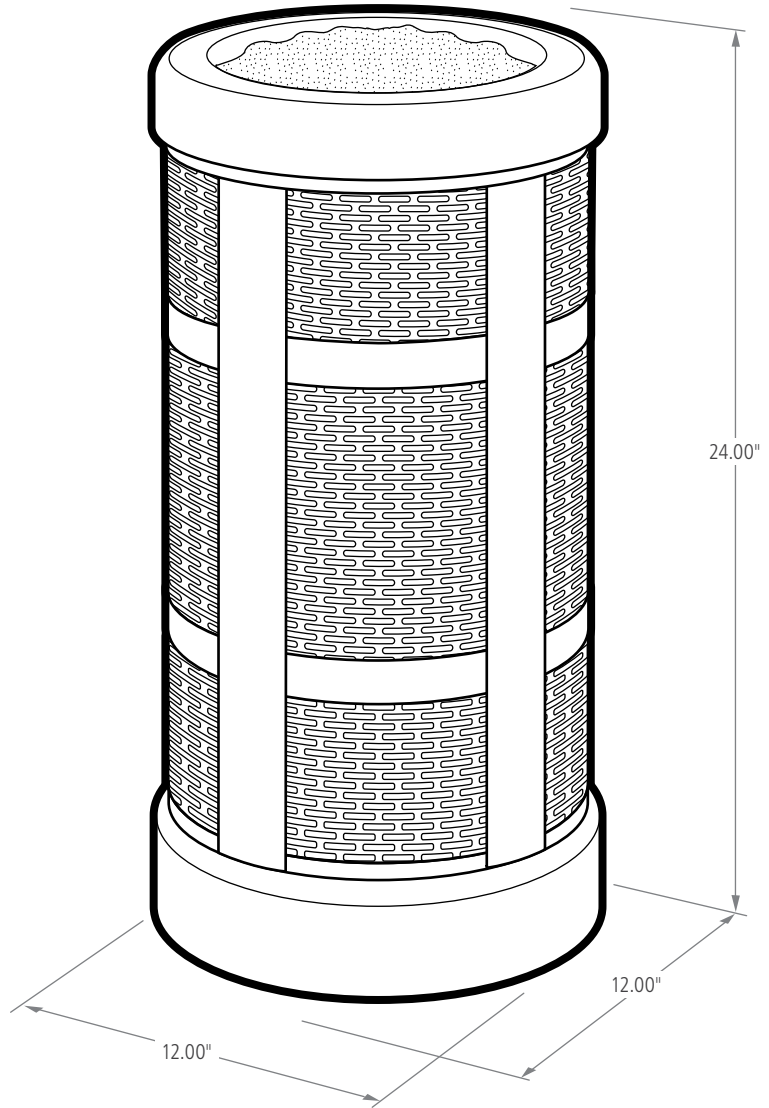

ARCHITEK®

SAND URN

With its clean, contoured lines and multidimensional design, the Architek® decorative refuse container is an ideal fit for contemporary and upscale outdoor environments.

FEATURES AND BENEFITS:

FEATURES

- Sand pan can be removed from the Sand Urn style for easy cleaning and waste disposal
- Heavy-gauge, fire-safe galvanized steel
- Durable powder coat finish withstands severe weather and resists fading even when exposed to harsh UV rays
- Adjustable leg levelers create stability on uneven surfaces
- Shipped fully assembled

ADA COMPLIANT

GALLONS	LENGTH (in.)	WIDTH (in.)	HEIGHT (in.)
N/A	12.00	12.00	24.00

SiteFurnishings.Indoff.com
(844) 433-9610
Allen Peterson

build your own ▶ rubbermaidcommercial.com/customize