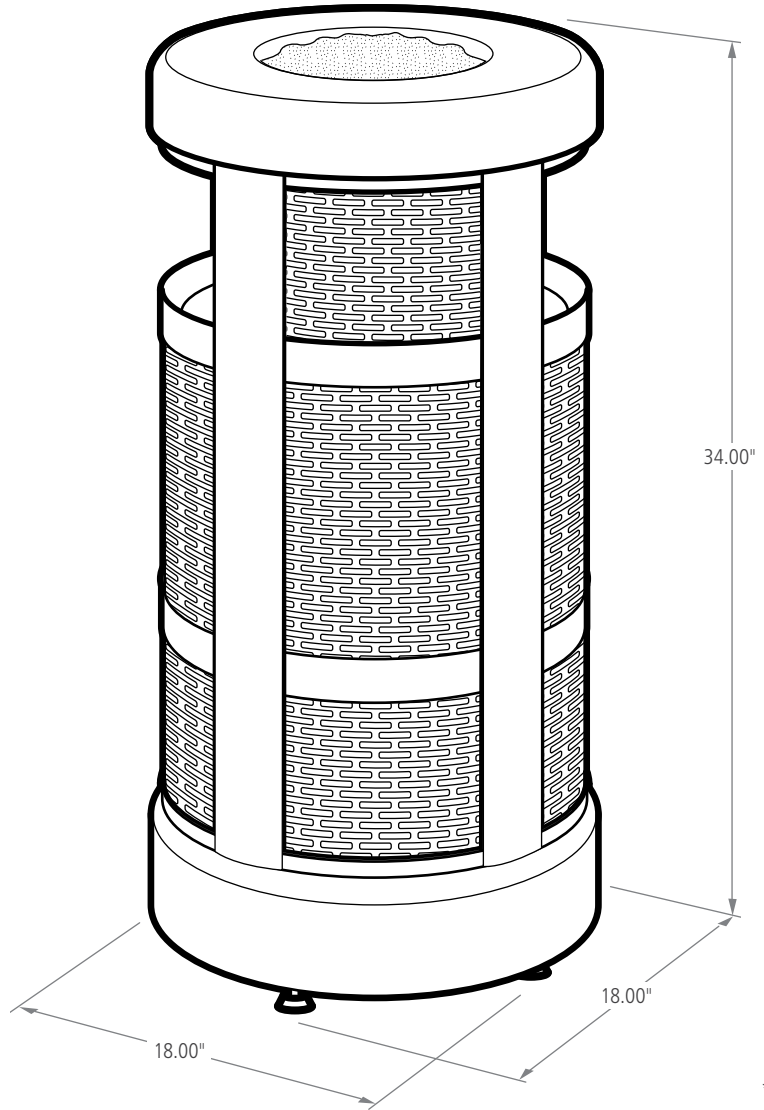

ARCHITEK®

FLAT TOP WITH SAND URN

With its clean, contoured lines and multidimensional design, the Architek® decorative refuse container is an ideal fit for contemporary and upscale outdoor environments.

FEATURES AND BENEFITS:

FEATURES

- Heavy-gauge, fire-safe galvanized steel
- Leak-proof rigid plastic liner included to contain liquids and keep the surrounding area cleaner
- Durable powder coat finish withstands severe weather and resists fading even when exposed to harsh UV rays
- Adjustable leg levelers create stability on uneven surfaces
- Shipped fully assembled

ADA COMPLIANT

* 17G SHOWN

GALLONS	LENGTH (in.)	WIDTH (in.)	HEIGHT (in.)
17G* (SHOWN)	18.00	18.00	34.00
5G	12.00	12.00	24.00

SiteFurnishings.Indoff.com
(844) 433-9610
Allen Peterson

build your own ▶ rubbermaidcommercial.com/customize