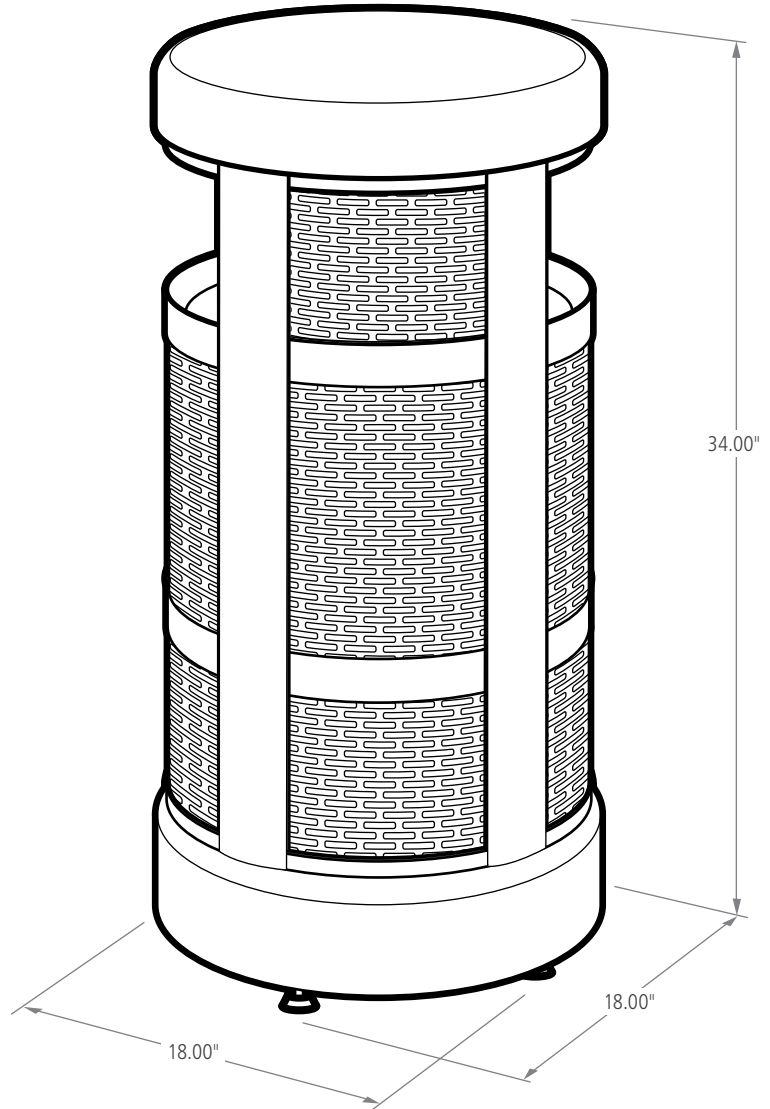

ARCHITEK®

FLAT TOP

With its clean, contoured lines and multidimensional design, the Architek® decorative refuse container is an ideal fit for contemporary and upscale outdoor environments.

FEATURES AND BENEFITS:

FEATURES

- Heavy-gauge, fire-safe galvanized steel
- Leak-proof rigid plastic liner included to contain liquids and keep the surrounding area cleaner
- Durable powder coat finish withstands severe weather and resists fading even when exposed to harsh UV rays
- Adjustable leg levelers create stability on uneven surfaces
- Shipped fully assembled

ADA COMPLIANT

GALLONS	LENGTH (in.)	WIDTH (in.)	HEIGHT (in.)
17G	18.00	18.00	34.00

SiteFurnishings.Indoff.com
(844) 433-9610
Allen Peterson

build your own ▶ rubbermaidcommercial.com/customize