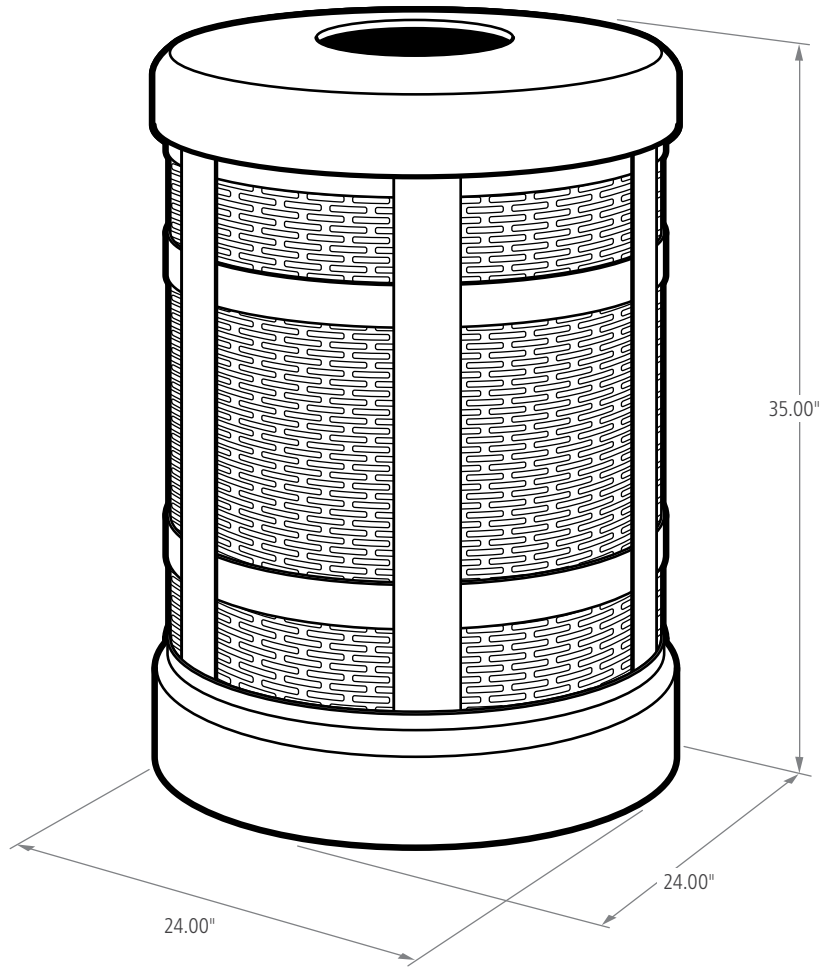

ARCHITEK®

OPEN TOP

With its clean, contoured lines and multidimensional design, the Architek® decorative refuse container is an ideal fit for contemporary and upscale outdoor environments.

FEATURES AND BENEFITS:

FEATURES

- The Open Top style has a large opening for easy waste disposal
- Heavy-gauge, fire-safe galvanized steel
- Leak-proof rigid plastic liner included to contain liquids and keep the surrounding area cleaner
- Durable powder coat finish withstands severe weather and resists fading even when exposed to harsh UV rays
- Adjustable leg levelers create stability on uneven surfaces
- Shipped fully assembled

ADA COMPLIANT

SiteFurnishings.Indoff.com
(844) 433-9610
Allen Peterson

GALLONS	LENGTH (in.)	WIDTH (in.)	HEIGHT (in.)
38G	24.00	24.00	35.00

build your own ▶ rubbermaidcommercial.com/customize