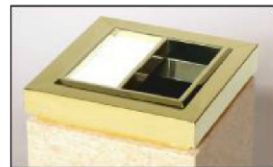

**Accents**

The elegance of stone and natural wood, along with the striking effect of solid stainless steel and brass, complement tasteful interiors.

- Recommended for indoor use
- Fire-safe galvanized steel liners included
- Black and white sand available; see pg 191

FGDM12TGTM

All models available with Waste-only or Ash/Trash tops.

SiteFurnishings.Indoff.com  
(844) 433-9610  
Allen Peterson

No.	Color	Liner	Description	Capacity (Gal)	Capacity (Liters)	U.S. Dimensions	U.S. Ship Wt/Ctn	Metric Dimensions	Metric Ship Wt/Ctn
FGDM12T	<b>GTM, MBM, SRG</b>	GL	Accents Waste Receptacle	5	18.9	12" sq x 27.5" h	56.0 lb	30.5 cm sq x 69.9 cm	25.4 kg
FGDM12SUT	<b>GTM, MBM, SRG</b>	GL	Accents Ash/Trash	5	18.9	12" sq x 27.5" h	56.0 lb	30.5 cm sq x 69.9 cm	25.4 kg
FGDS12T	<b>SBS, SSS</b>	GL	Accents Waste Receptacle	5	18.9	12" sq x 27" h	24.0 lb	30.5 cm sq x 68.6 cm	10.9 kg
FGDS12SUT	<b>SBS, SSS</b>	GL	Accents Ash/Trash	5	18.9	12" sq x 27" h	25.0 lb	30.5 cm sq x 68.6 cm	11.3 kg
FGDW12SUT	<b>MAH</b>	GL	Accents Ash/Trash	5	18.9	12" sq x 27" h	43.0 lb	30.5 cm sq x 68.6 cm	19.35 kg
FGDW12T	<b>MAH</b>	GL	Accents Waste Receptacle	5	18.9	12" sq x 27" h	43.0 lb	30.5 cm sq x 68.6 cm	19.35 kg

Golden Travertine/Mirror Brass (GTM), Mahogany/Mirror Brass (MAH), Marquina Black/Mirror Chrome (MBM), Red Sierra Granite/Stainless Steel (SRG), Satin Brass Stainless Steel (SBS), Satin Stainless Steel (SSS) Galvanized Liner (GL)  
Custom labeling options available, see pgs 286-293. Call Customer Service for pricing.

WHEN ORDERING PRODUCTS WITH **BOLD** COLOR CODES, PLEASE SPECIFY COLOR CODE AFTER THE PRODUCT NUMBER. SEE THE PRODUCT COLOR GUIDE AT THE BACK OF THE CATALOG.

This symbol, positioned with Decorative Receptacle refuse containers, indicates post-consumer recycled content (30% for steel, 70% for aluminum)