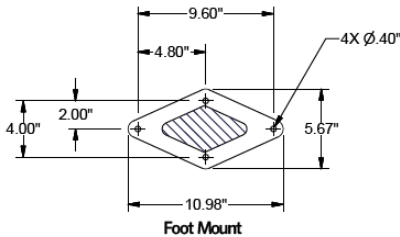

Warranty

10-year limited structural warranty from the date of purchase.

SIDE VIEW

FRONT VIEW

SHIPPING INFORMATION

Unit Weight	Unit Shipping Wt. UPS	Unit Shipping Wt. Truck (1+ Units)	Unit Ship Size w/Pallet	Max Units Per Pallet	Pallet Size/Wt. (40" x 48")	Total No. Pkgs.	Shipping Class
87 lbs.	N/A	95 lbs./unit	35 cu. ft.	1	50 lbs.	1	150