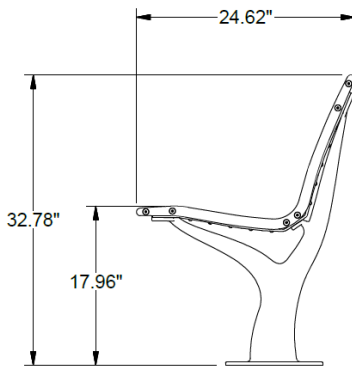

AL1984T — Allure Thermory® 4' Contour Bench

4' contour bench with Thermory and aluminum planks and cast aluminum legs

Material

The 4' contour bench is composed of 1" x 2" Thermory seat and back planks, aluminum accent planks, cast aluminum legs and steel under supports. The bench is 48.75" long and will support 200 lbs. per linear foot.

Warranty

10-year limited structural warranty from the date of purchase.

SIDE VIEW

FRONT VIEW

SHIPPING INFORMATION

Unit Weight	Unit Shipping Wt. UPS	Unit Shipping Wt. Truck (1+ Units)	Unit Ship Size w/Pallet	Max Units Per Pallet	Pallet Size/Wt. (40" x 48")	Total No. Pkgs.	Shipping Class
87 lbs.	N/A	95 lbs./unit	35 cu. ft.	1	50 lbs.	1	150