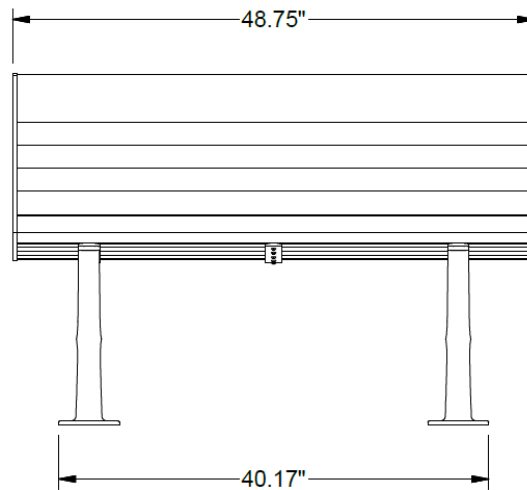

AL1984T — Allure Thermory® 4' Contour Bench

4' contour bench with Thermory and aluminum planks and cast aluminum legs

Material

The 4' contour bench is composed of 1" x 2" Thermory seat and back planks, aluminum accent planks, cast aluminum legs and steel under supports. The bench is 48.75" long and will support 200 lbs. per linear foot.

Warranty

10-year limited structural warranty from the date of purchase.

SIDE VIEW

FRONT VIEW

SHIPPING INFORMATION

Unit Weight	Unit Shipping Wt. UPS	Unit Shipping Wt. Truck (1+ Units)	Unit Ship Size w/Pallet	Max Units Per Pallet	Pallet Size/Wt. (40" x 48")	Total No. Pkgs.	Shipping Class
87 lbs.	N/A	95 lbs./unit	35 cu. ft.	1	50 lbs.	1	150